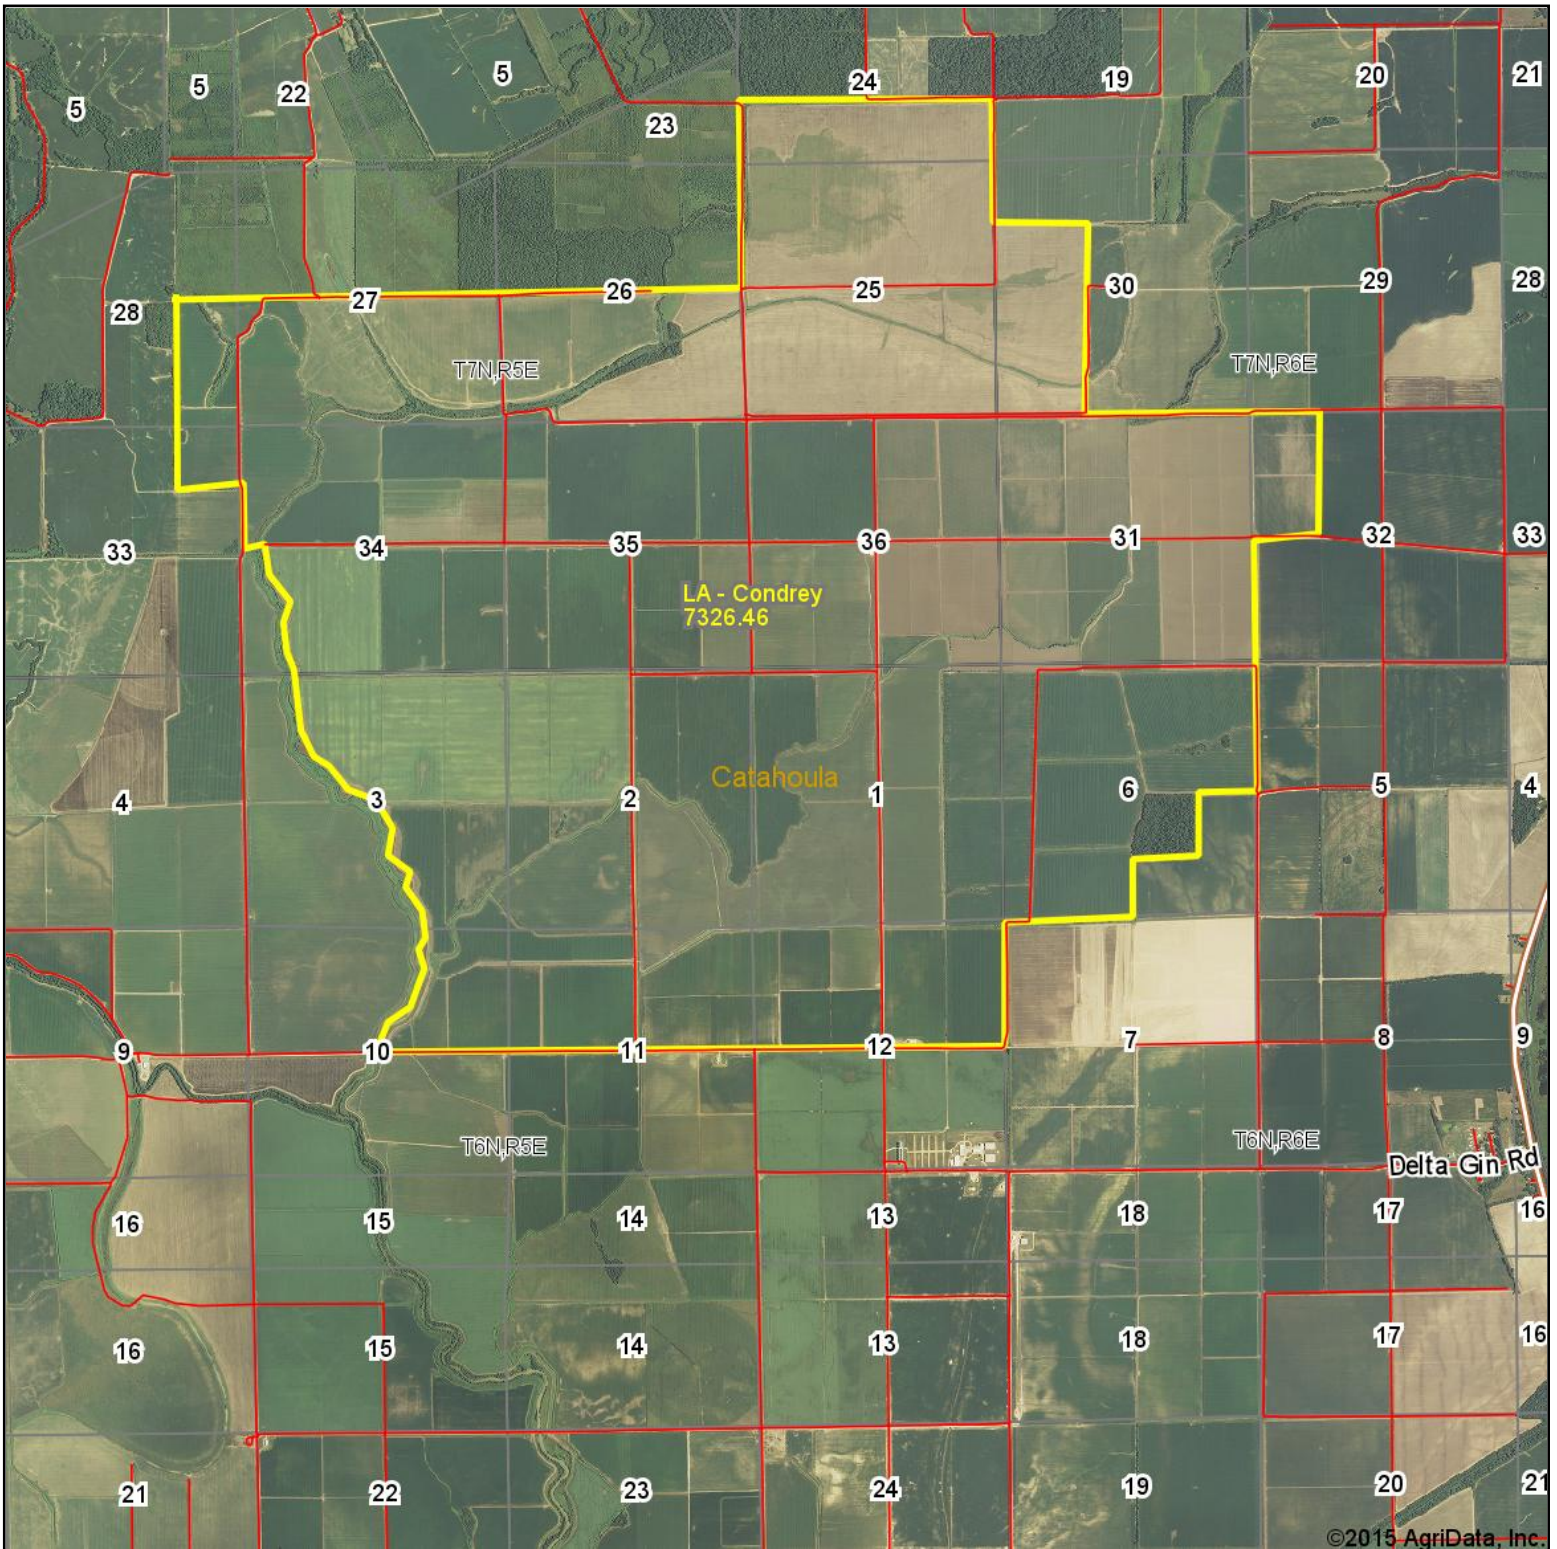

Condrey Aerial Map

map center: 31° 31' 41.72, 91° 55' 16.3

Maps Provided By:

1-6N-5E
Catahoula County
Louisiana

1/6/2016