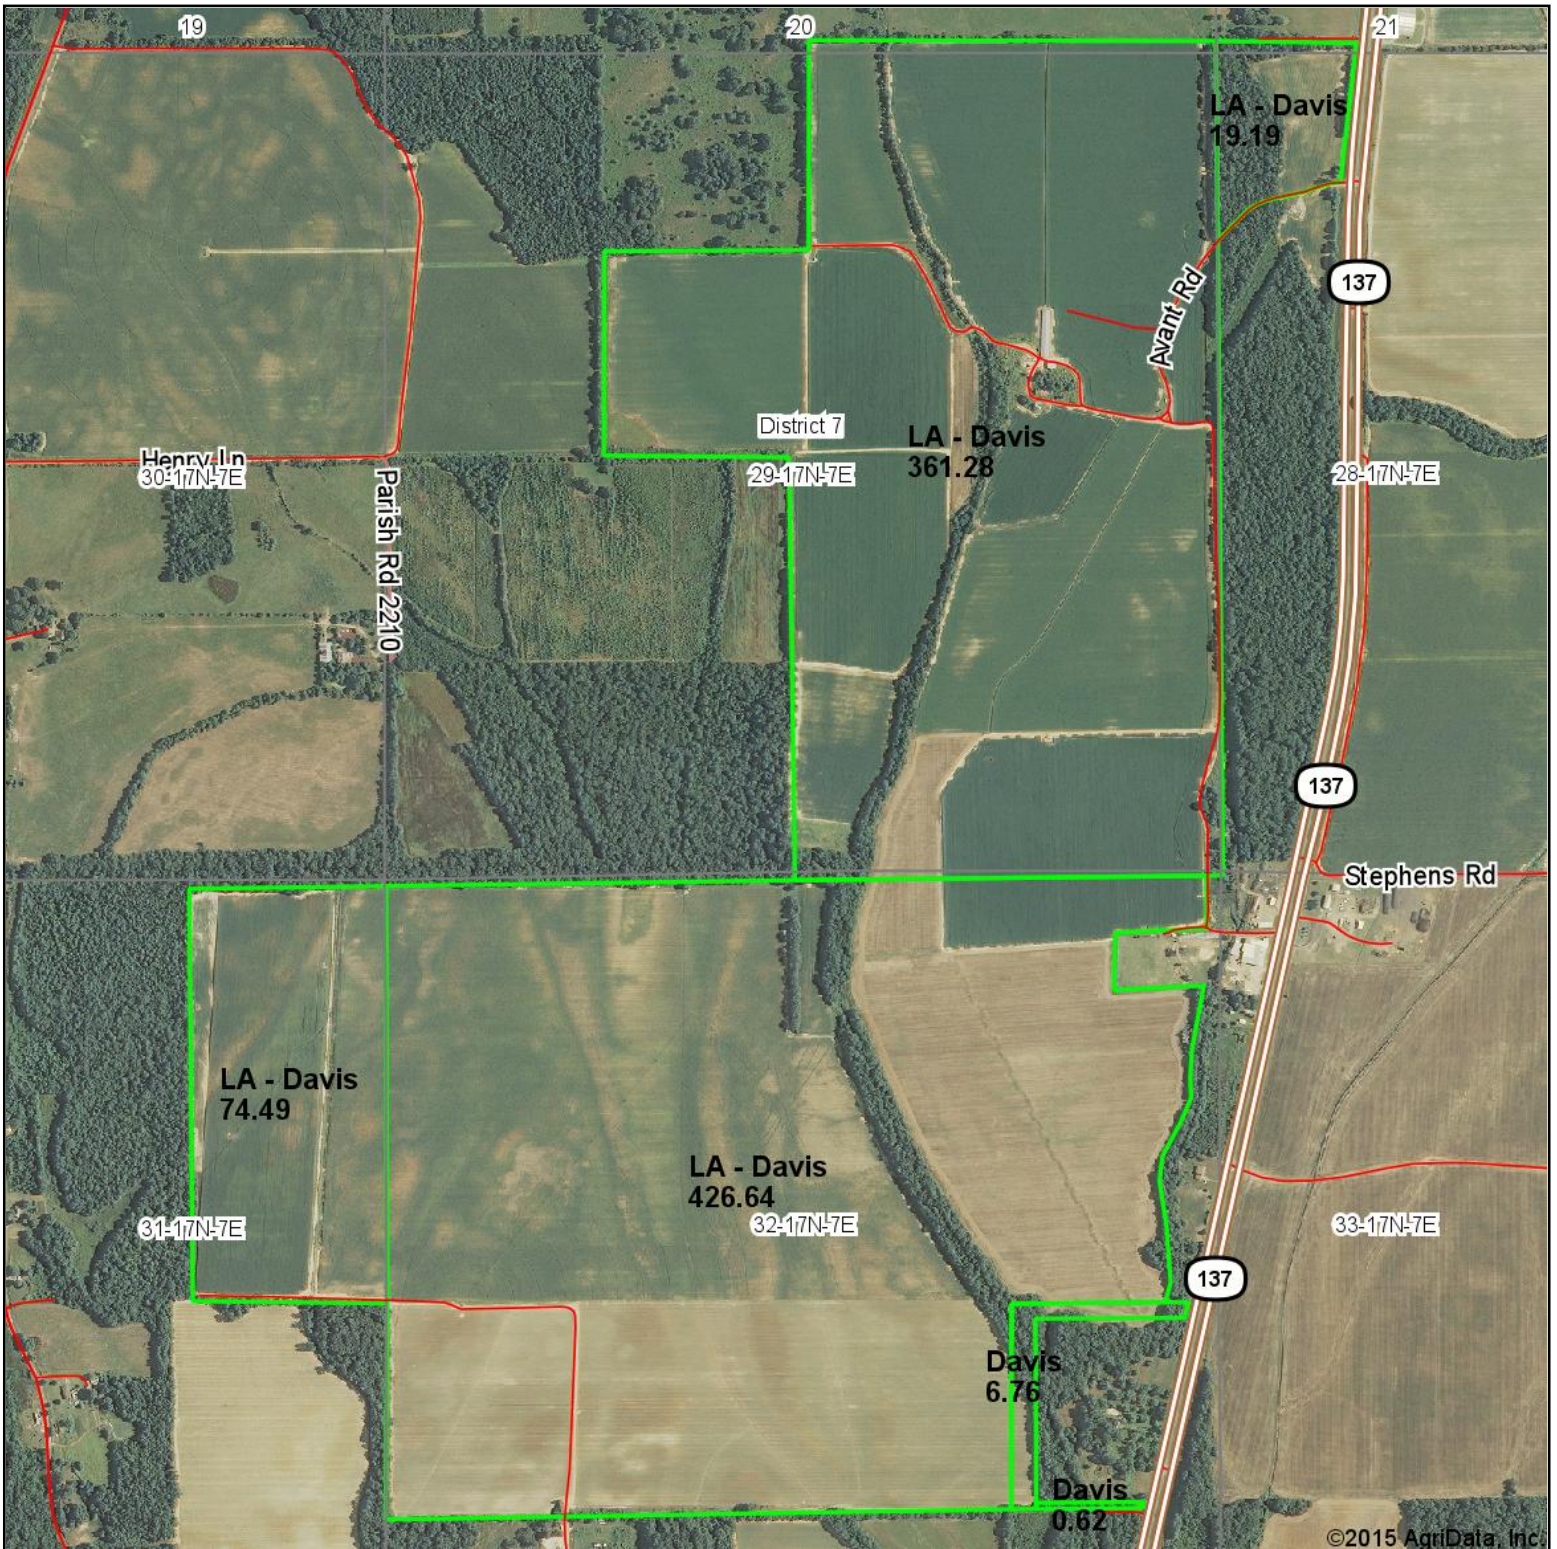

Aerial Map

©2015 AgriData, Inc.

Maps Provided By:

29-17N-7E
Richland County
Louisiana

map center: 32° 25' 20.04, 91° 46' 26.91

scale: 16051

4/17/2015