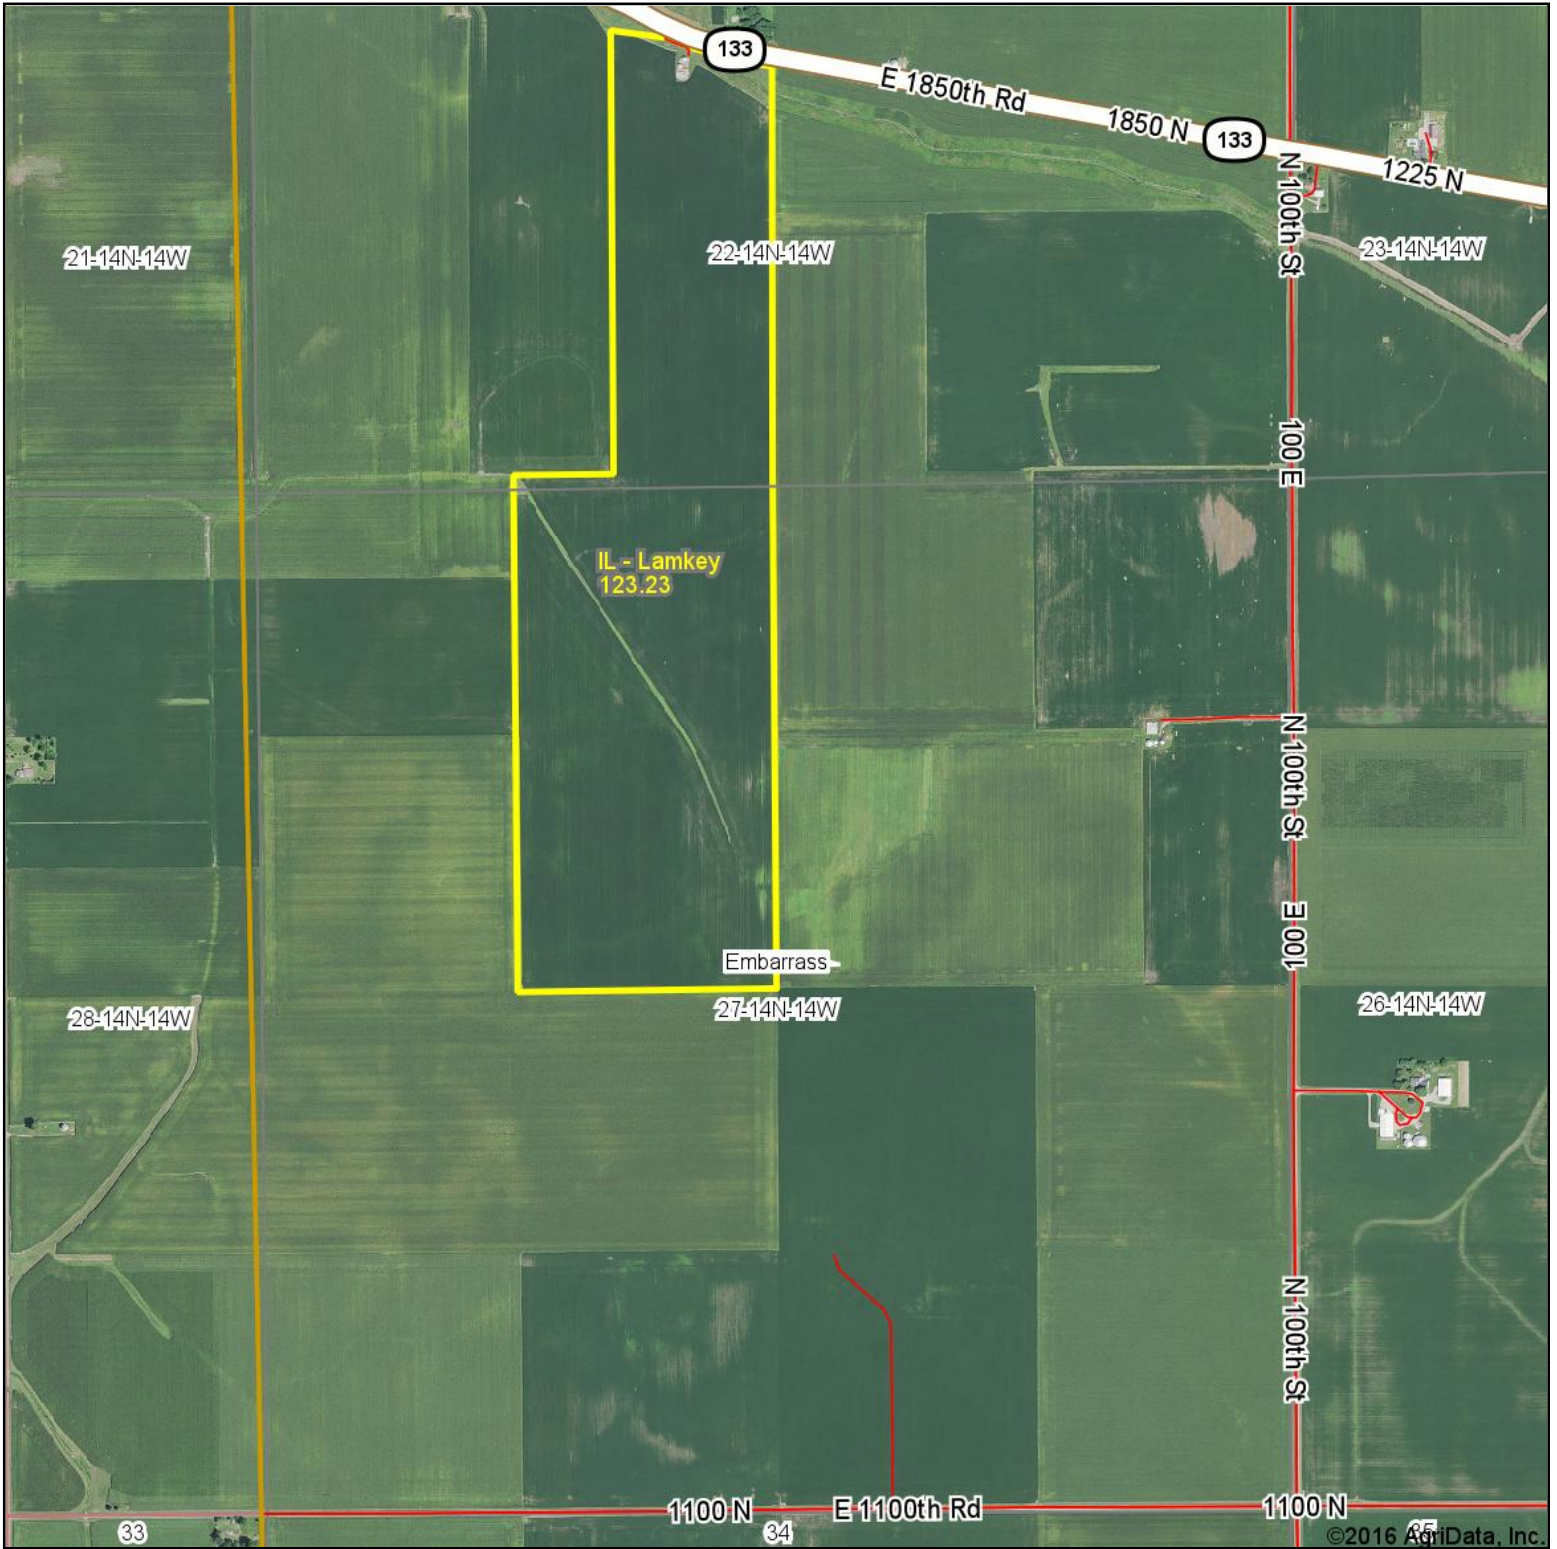

# Lamkey Aerial Map

©2016 AgriData, Inc.

map center: 39° 38' 16.24, -87° 57' 20.99

**27-14N-14W**  
**Edgar County**  
**Illinois**

10/25/2016