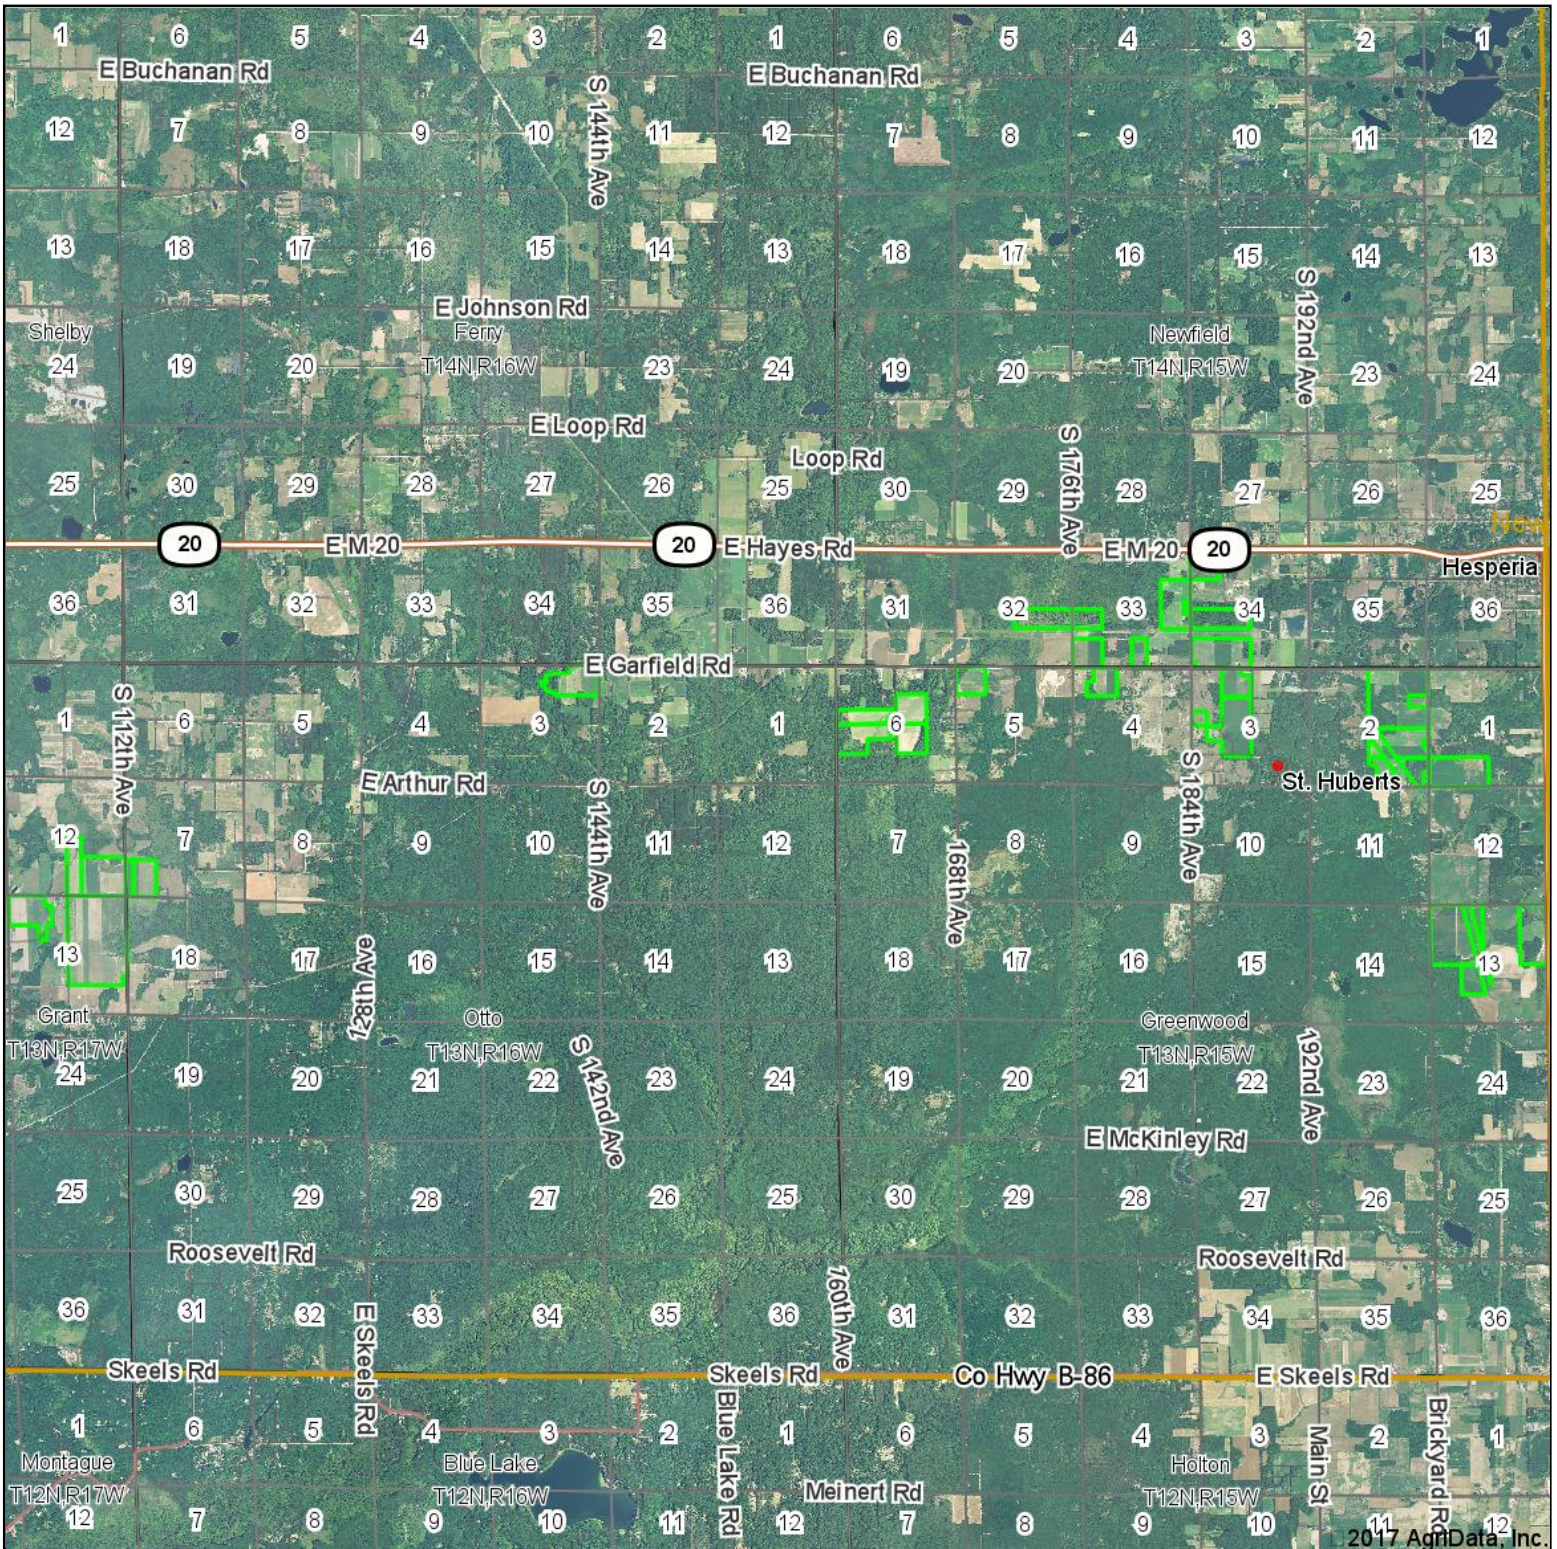

Zeerip Aerial Map

map center: 43° 32' 29.87, -86° 10' 7.43

Maps Provided By:

© AgriData, Inc. 2017

www.AgriDataInc.com

1-13N-16W
Oceana County
Michigan

3/25/2017

2017 AgriData, Inc.