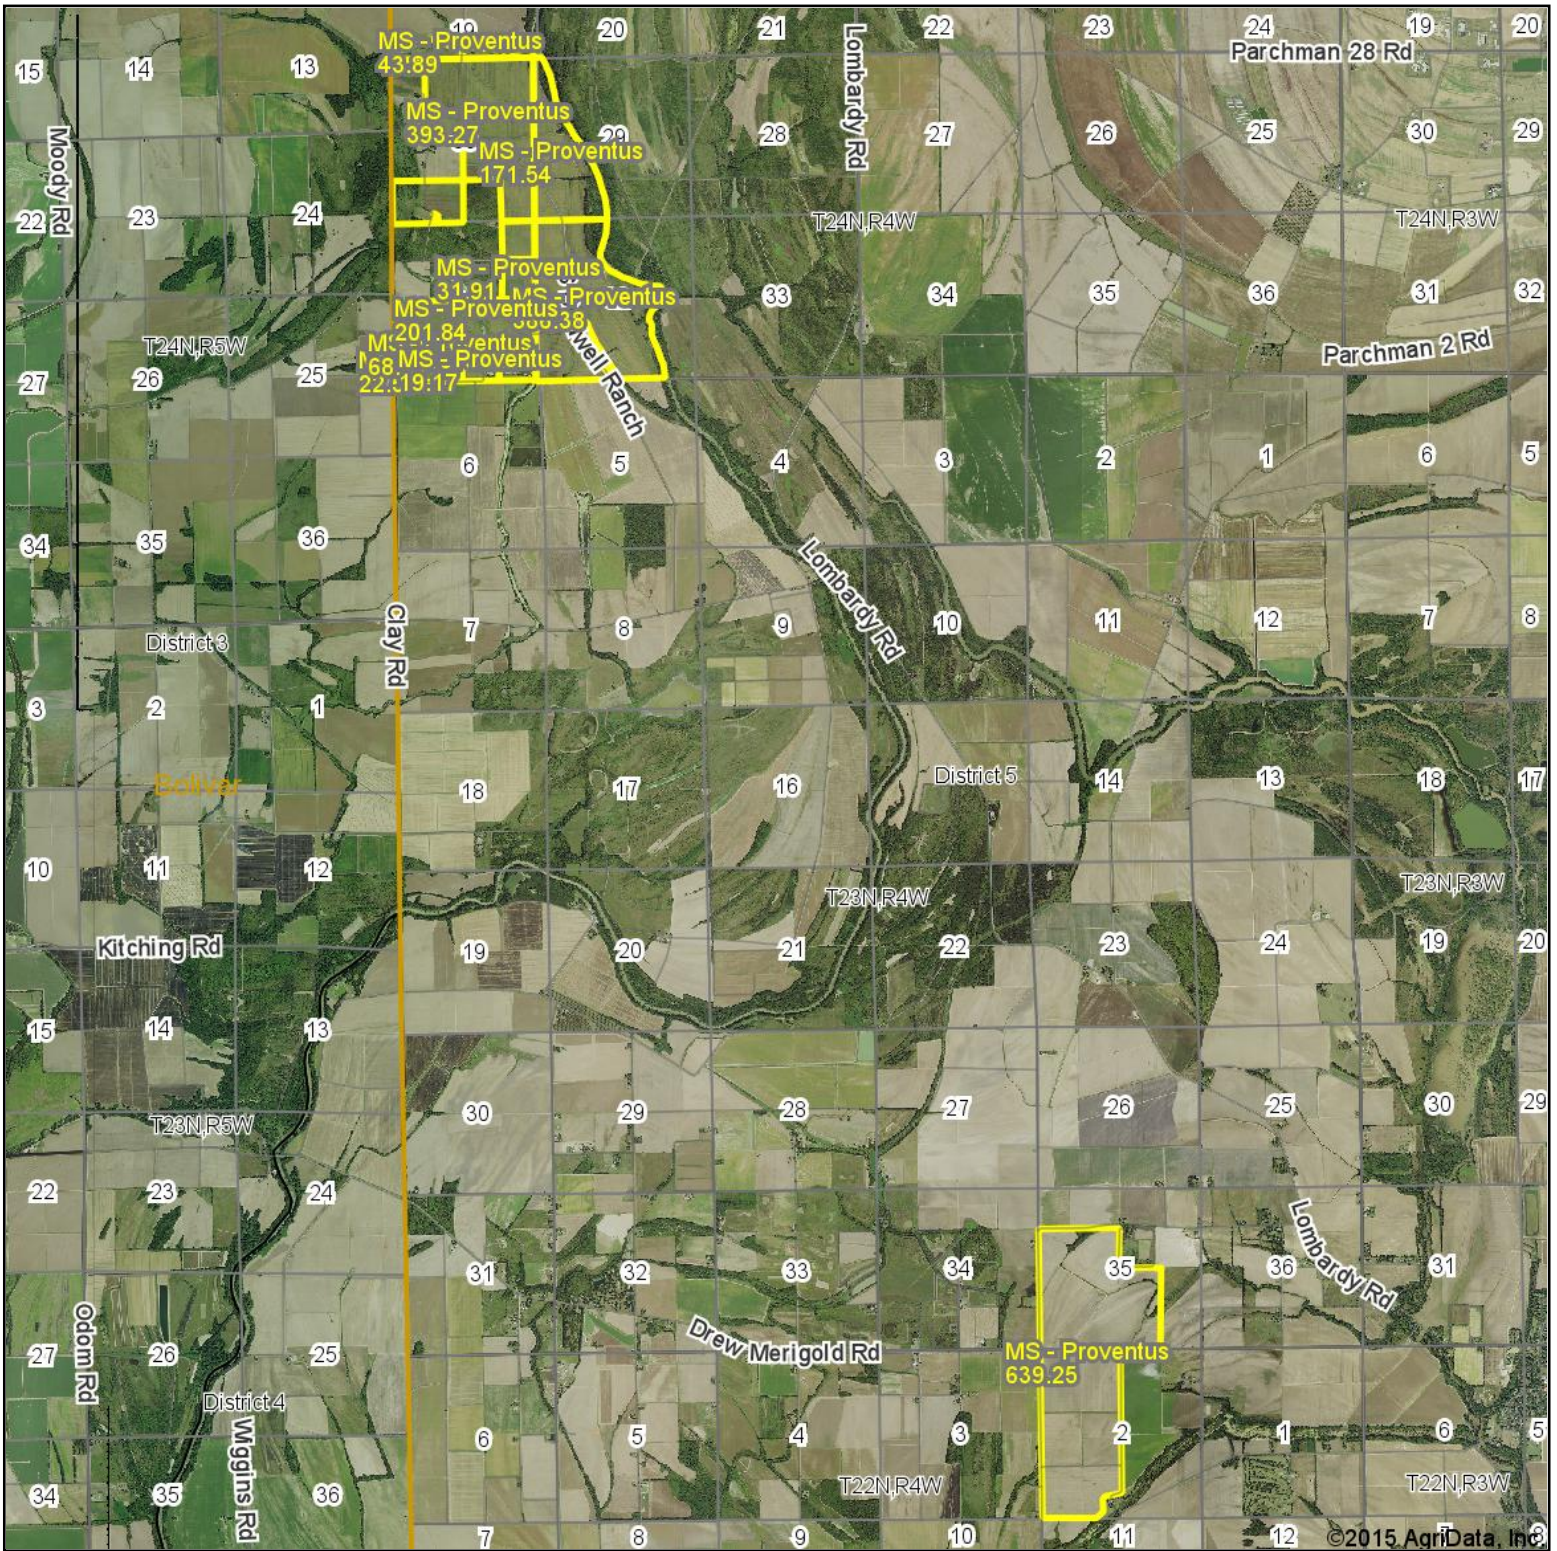

Aerial Map

Maps Provided By:
surety
 CUSTOMIZED ONLINE MAPPING
 © AgriData, Inc. 2014 www.AgriDataInc.com

16-23N-4W
Sunflower County
Mississippi

map center: 33° 51' 53.08, 90° 37' 2.55
 scale: 82929

5/28/2015