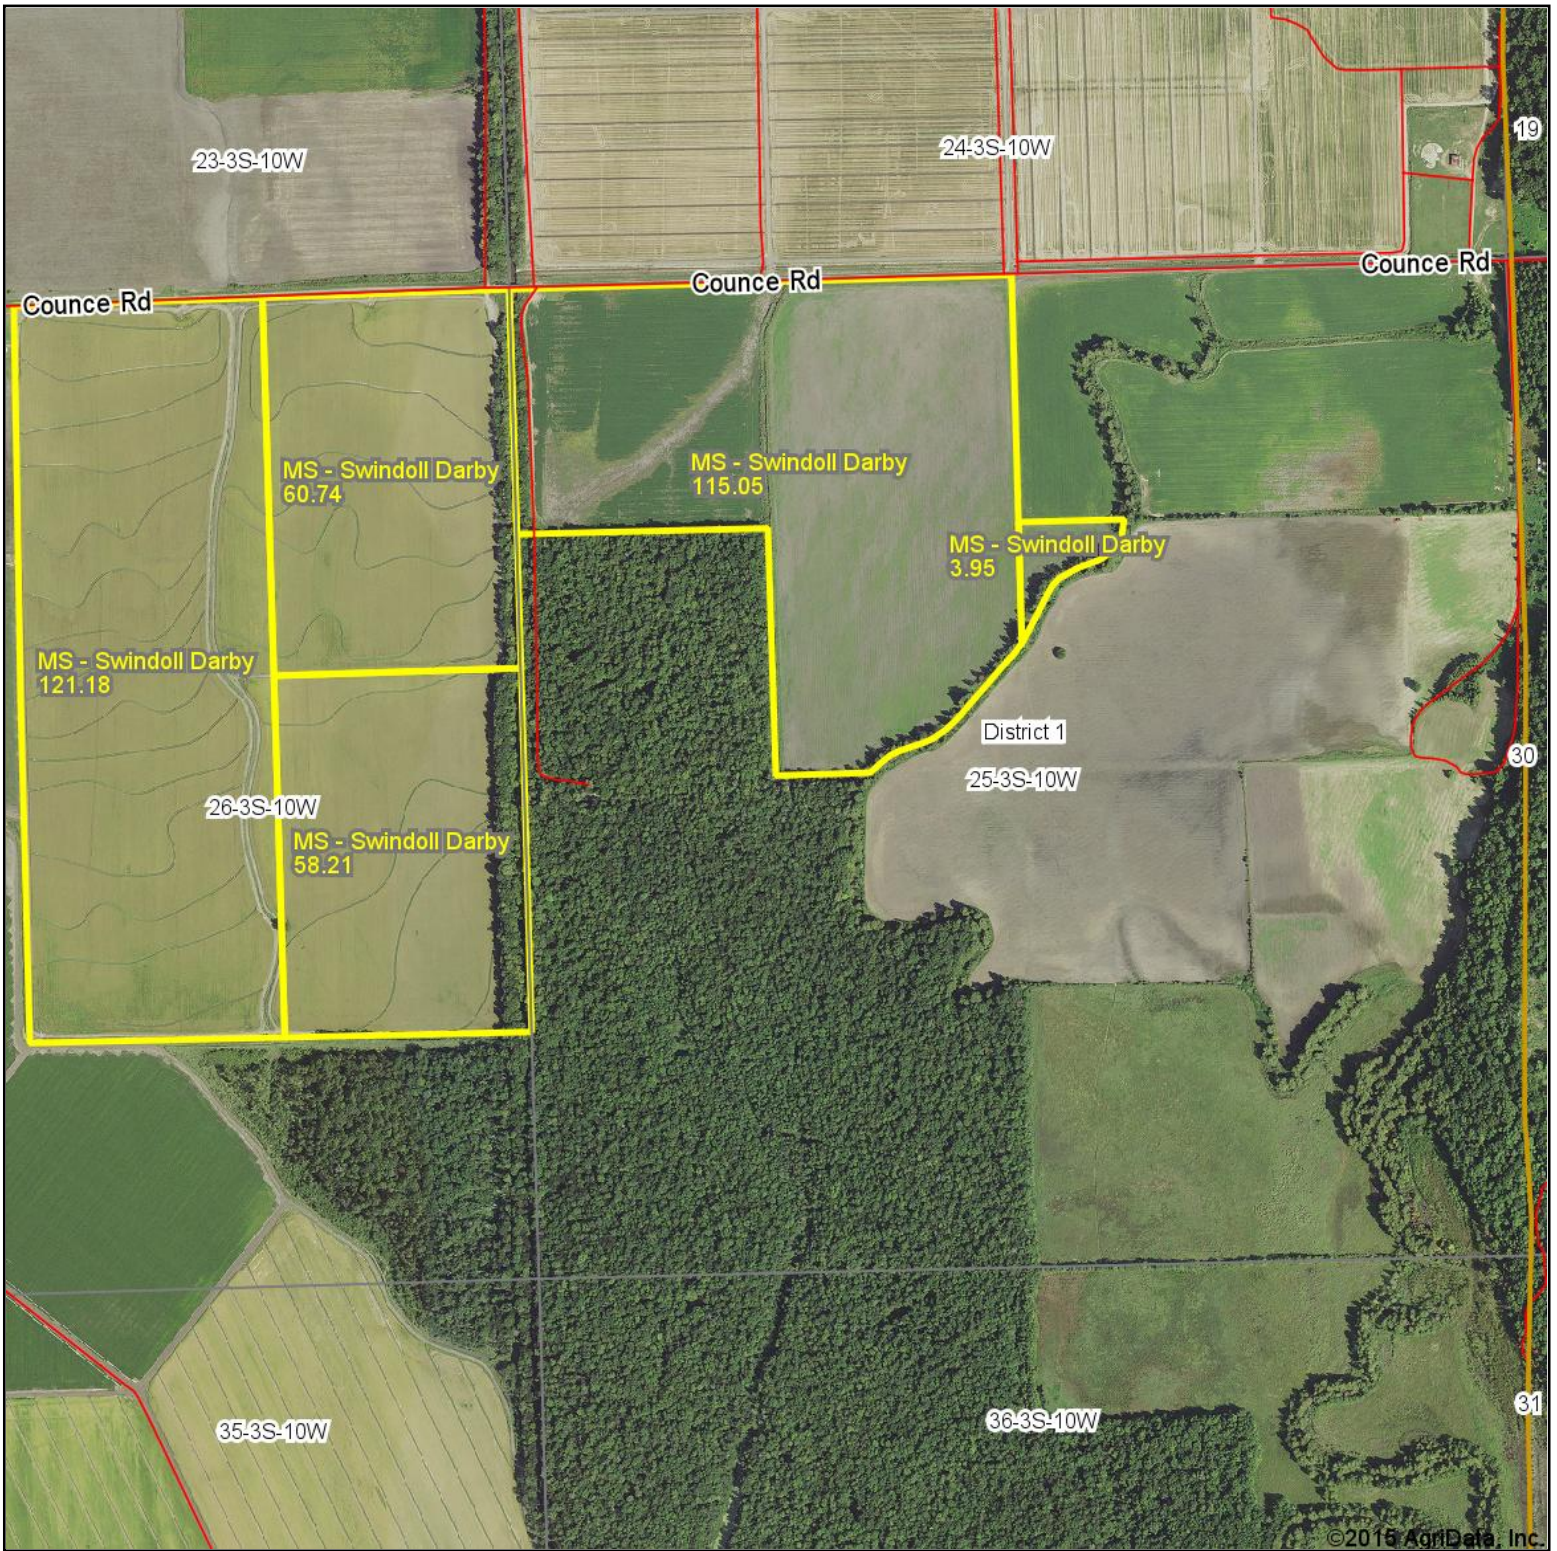

Aerial Map

©2016 AgriData, Inc.

Maps Provided By:

© AgriData, Inc. 2014 www.AgriDataInc.com

25-3S-10W
Tunica County
Mississippi

map center: 34° 47' 37.84, 90° 12' 54.78

scale: 13491

5/28/2015