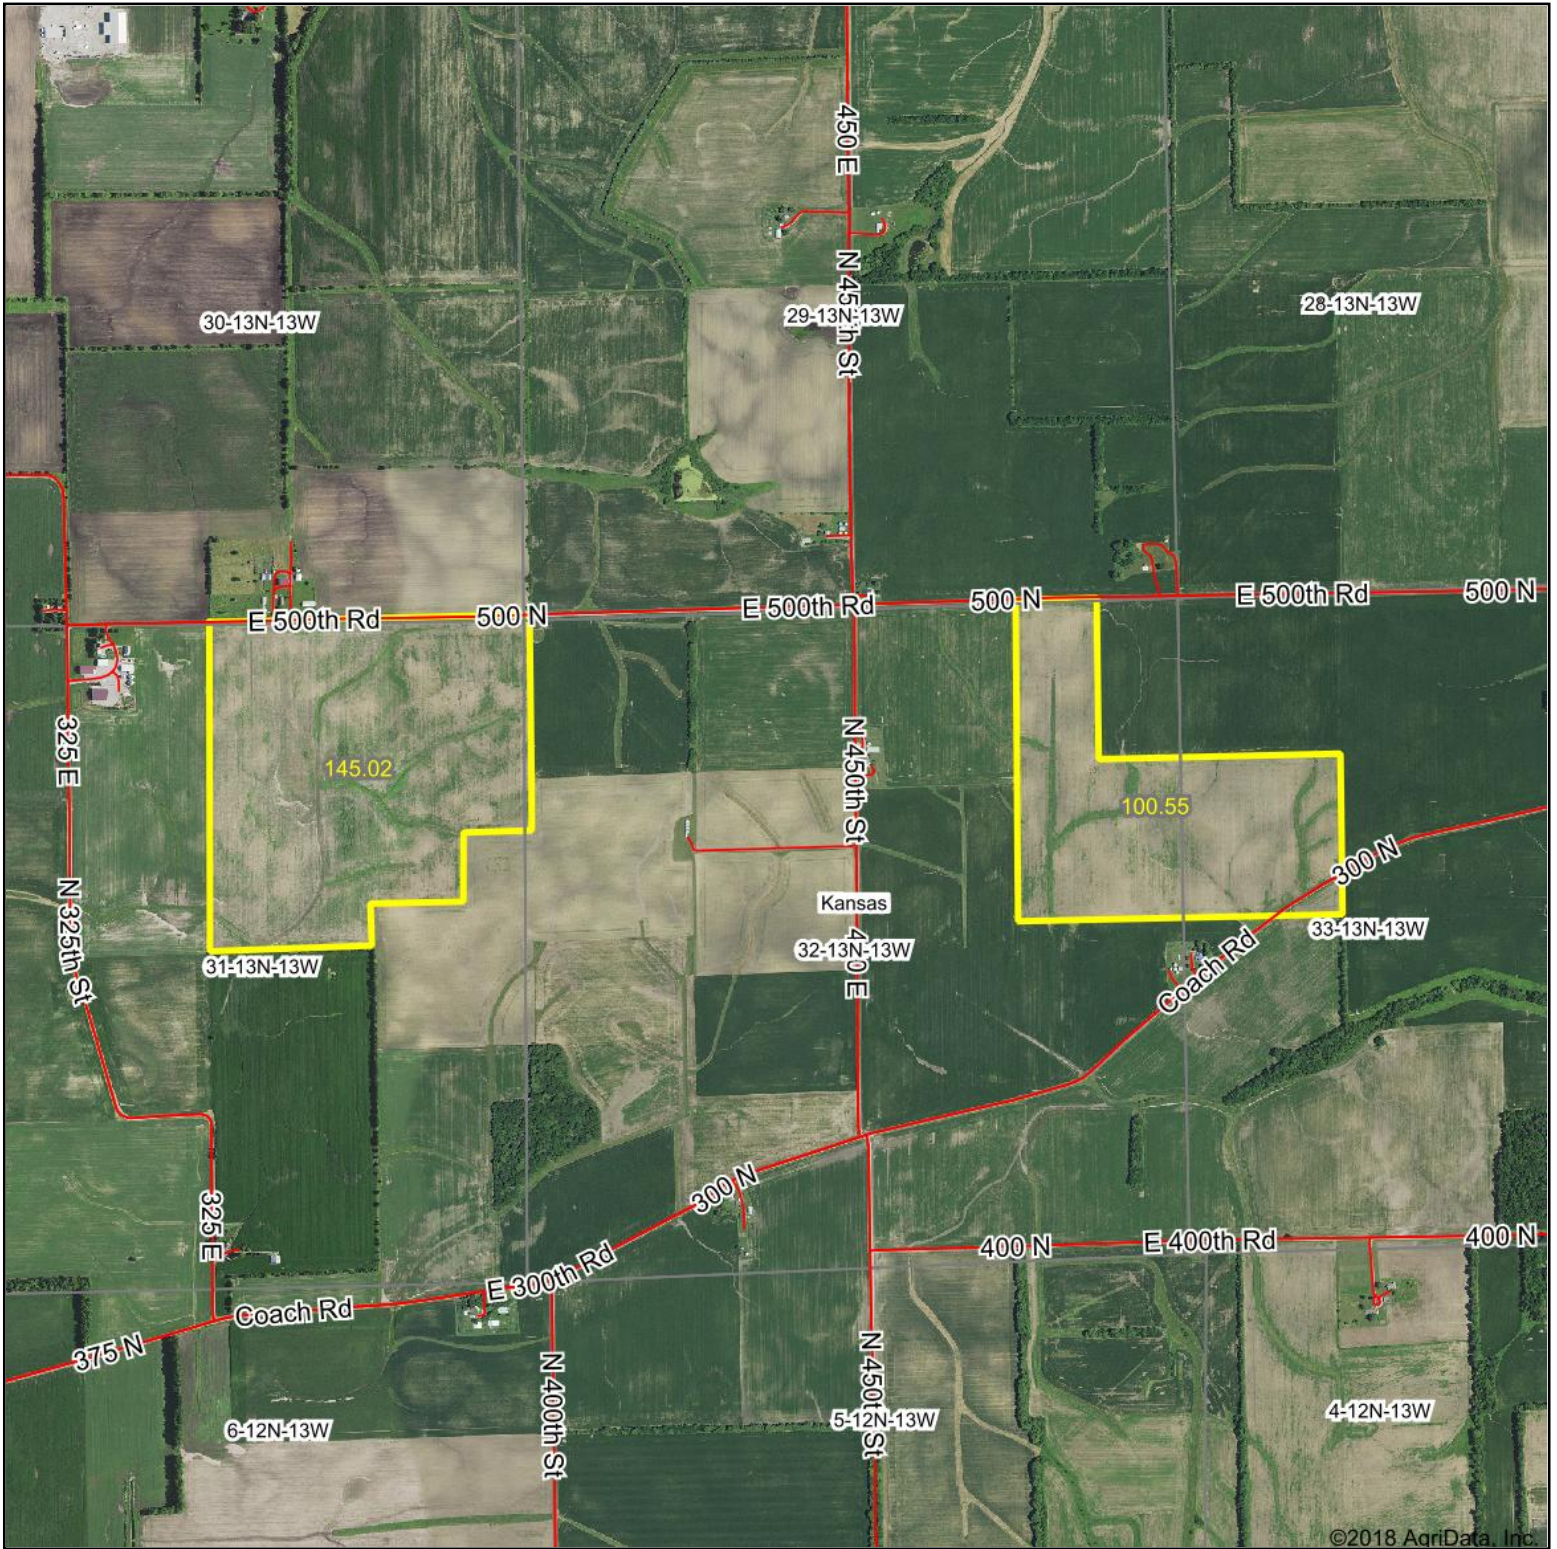

# Mary Adams I Aerial Map

©2018 AgriData, Inc.

map center: 39° 32' 14.1, -87° 52' 52.29

**32-13N-13W**  
**Edgar County**  
**Illinois**

8/20/2018