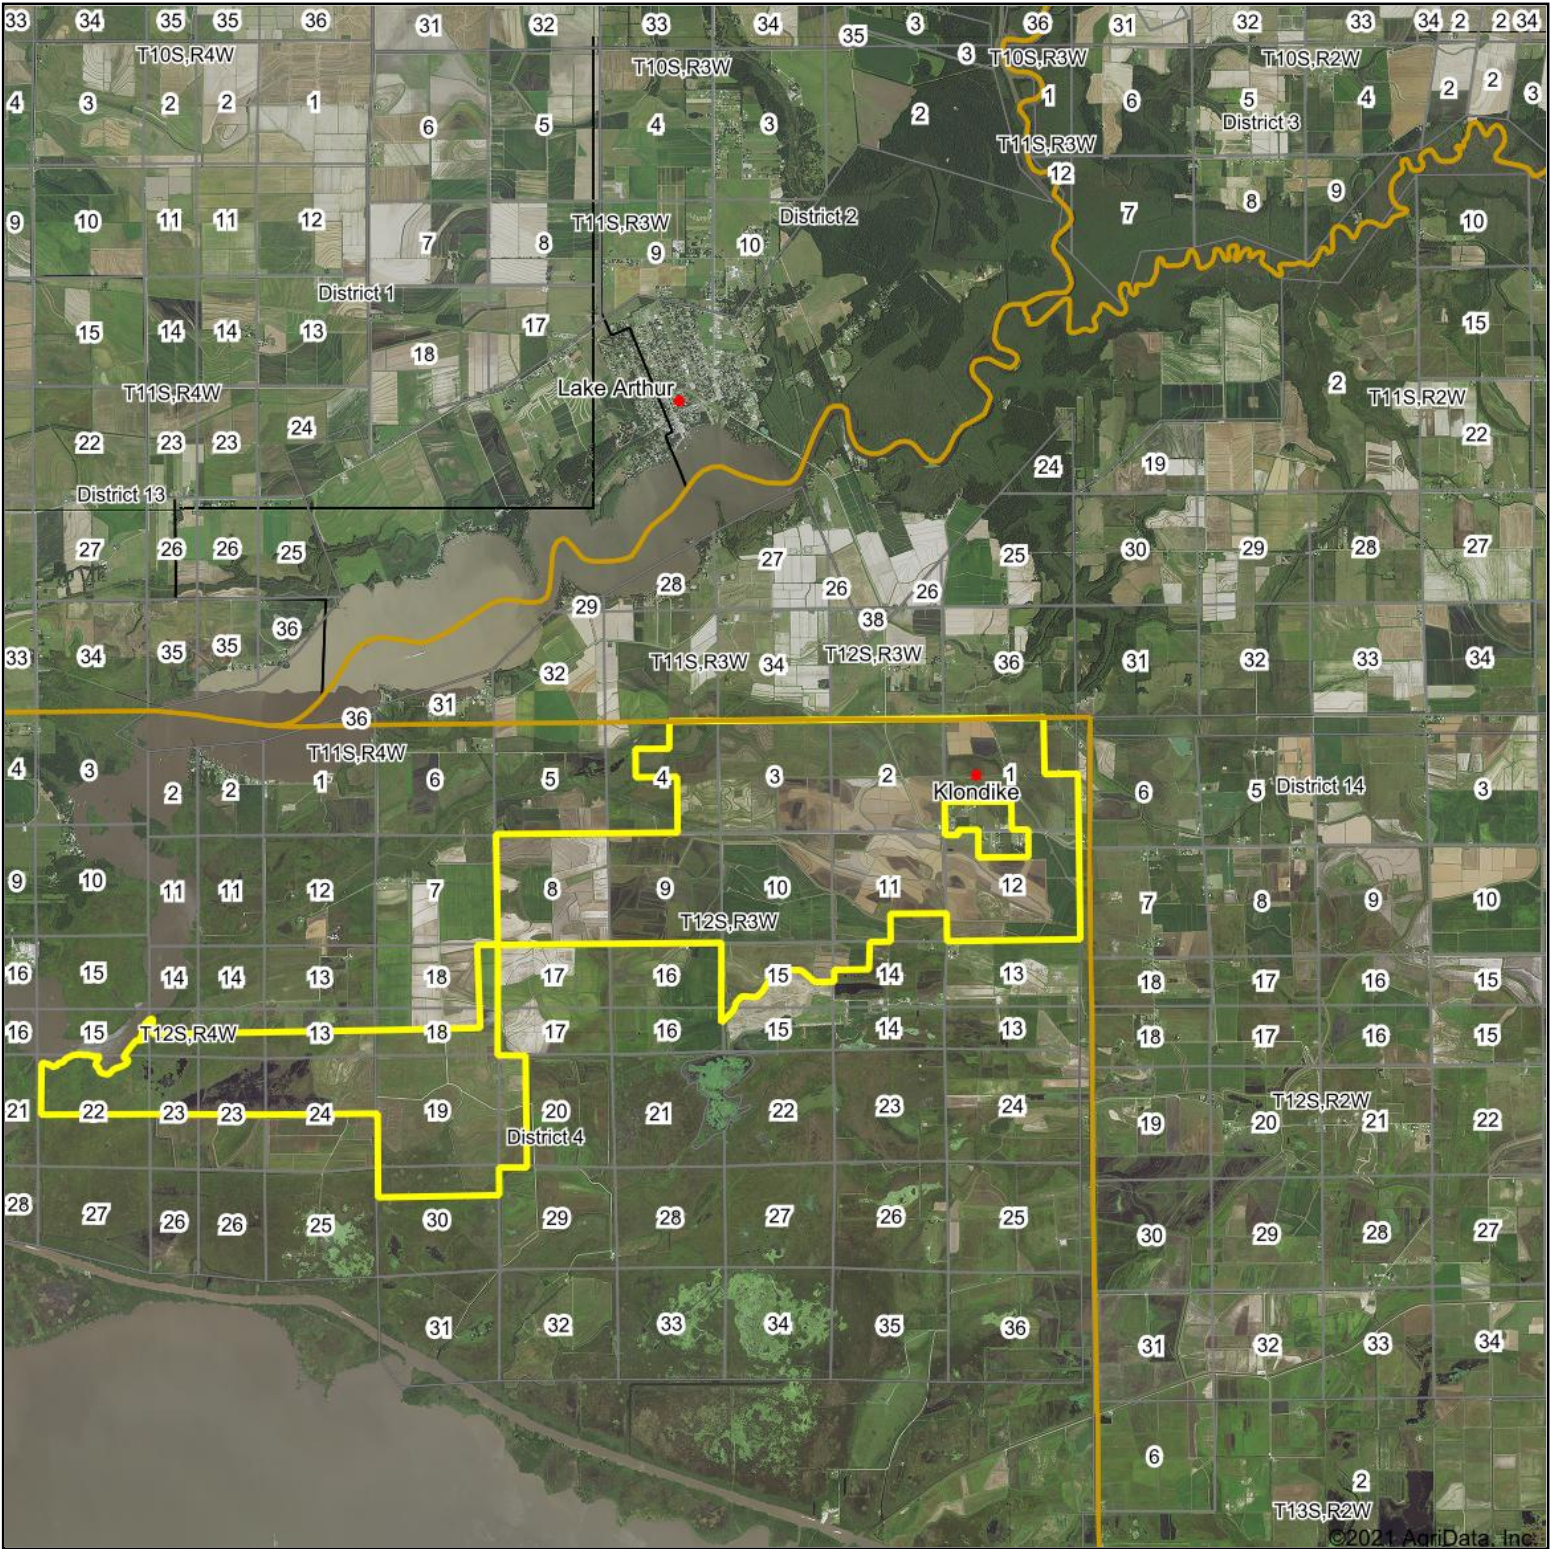

Mermentau River Aerial Map

Map Center: 30° 1' 49.97, -92° 39' 46.99

3-12S-3W
Cameron County
Louisiana

8/2/2021