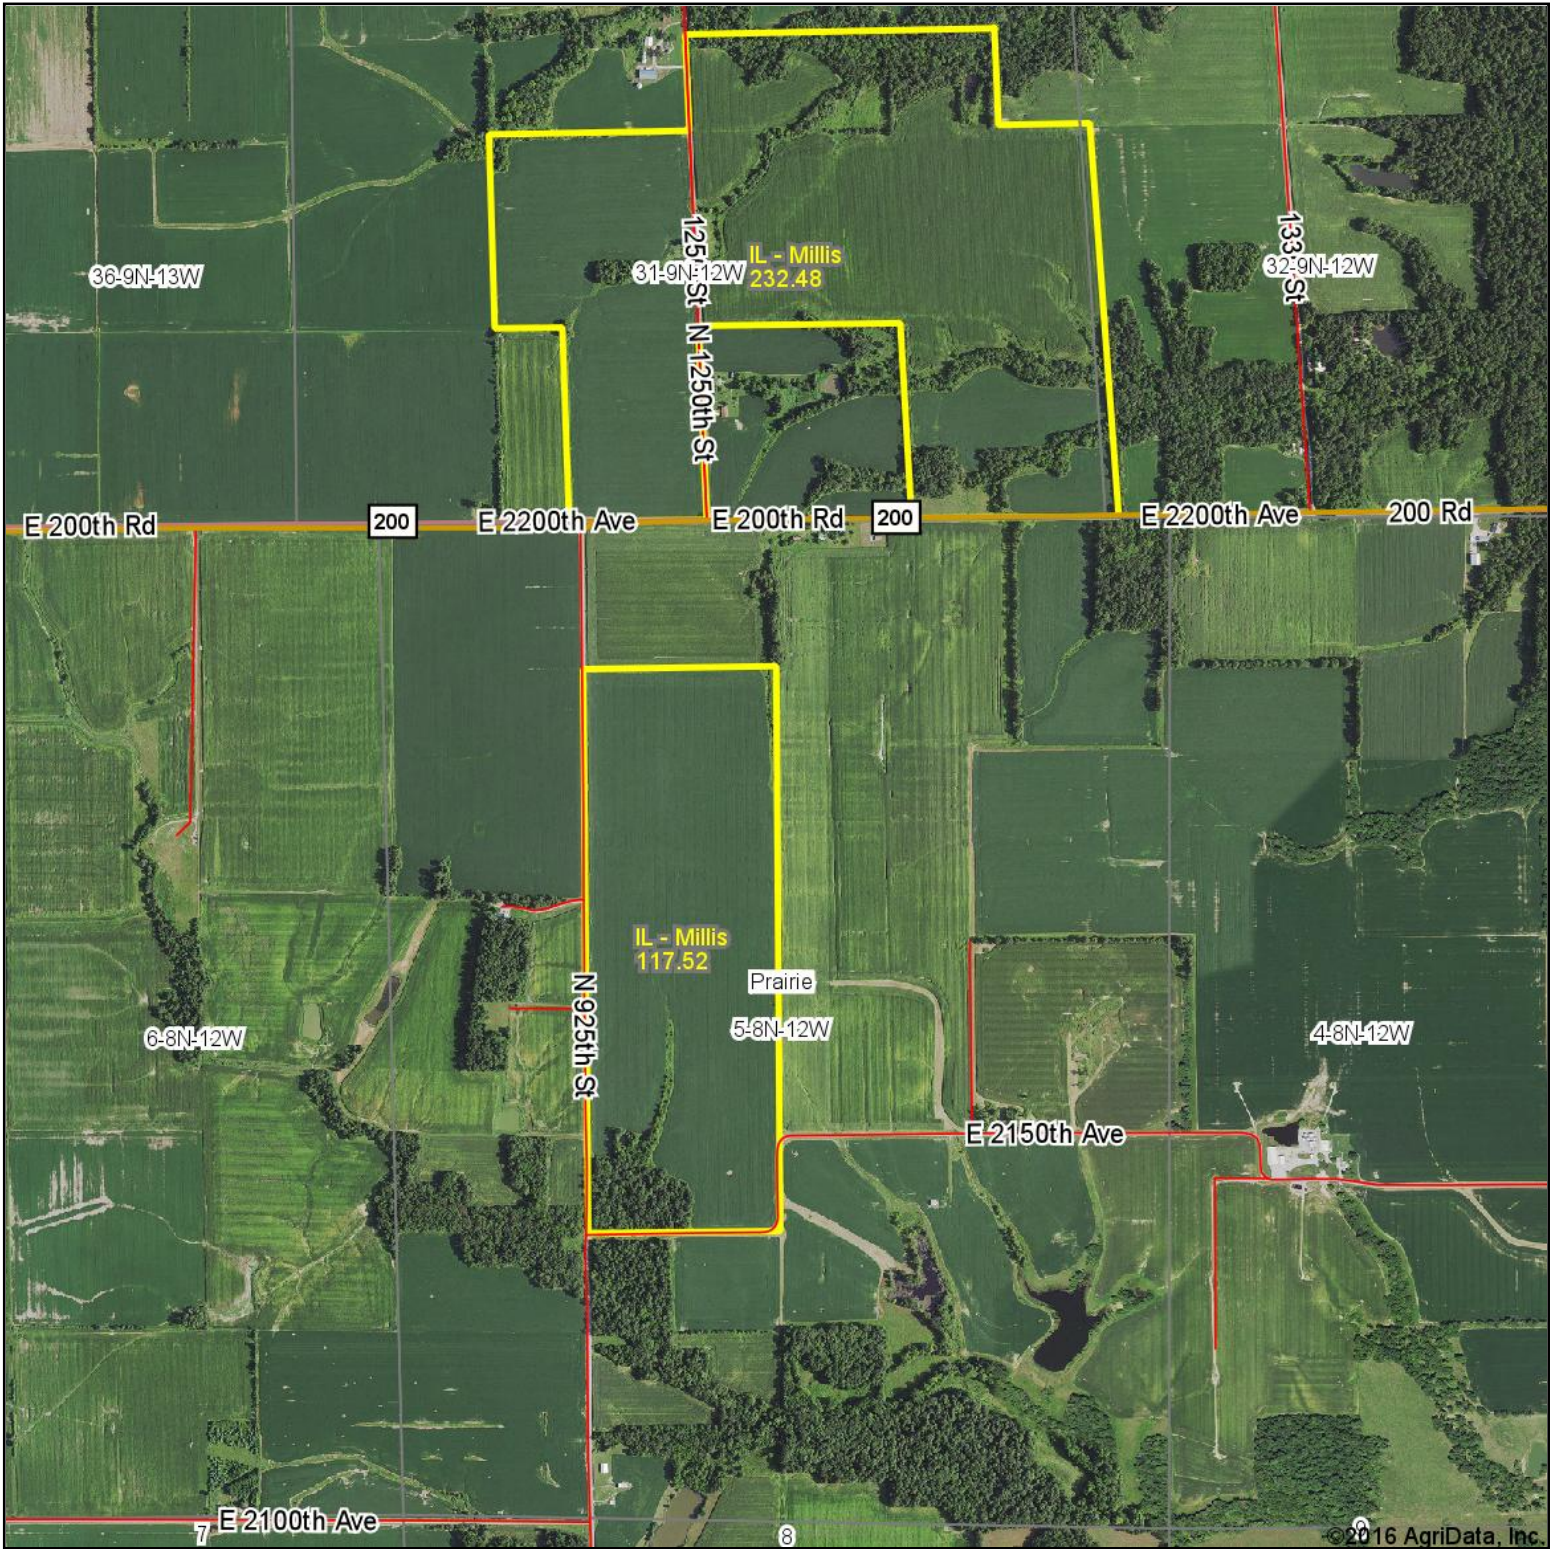

Millis Aerial Map

© 2016 AgriData, Inc.

map center: 39° 10' 26.25, -87° 46' 15.64

Maps Provided By:
surety
 CUSTOMIZED ONLINE MAPPING
 © AgriData, Inc. 2016 www.AgriDataInc.com

5-8N-12W
Crawford County
Illinois