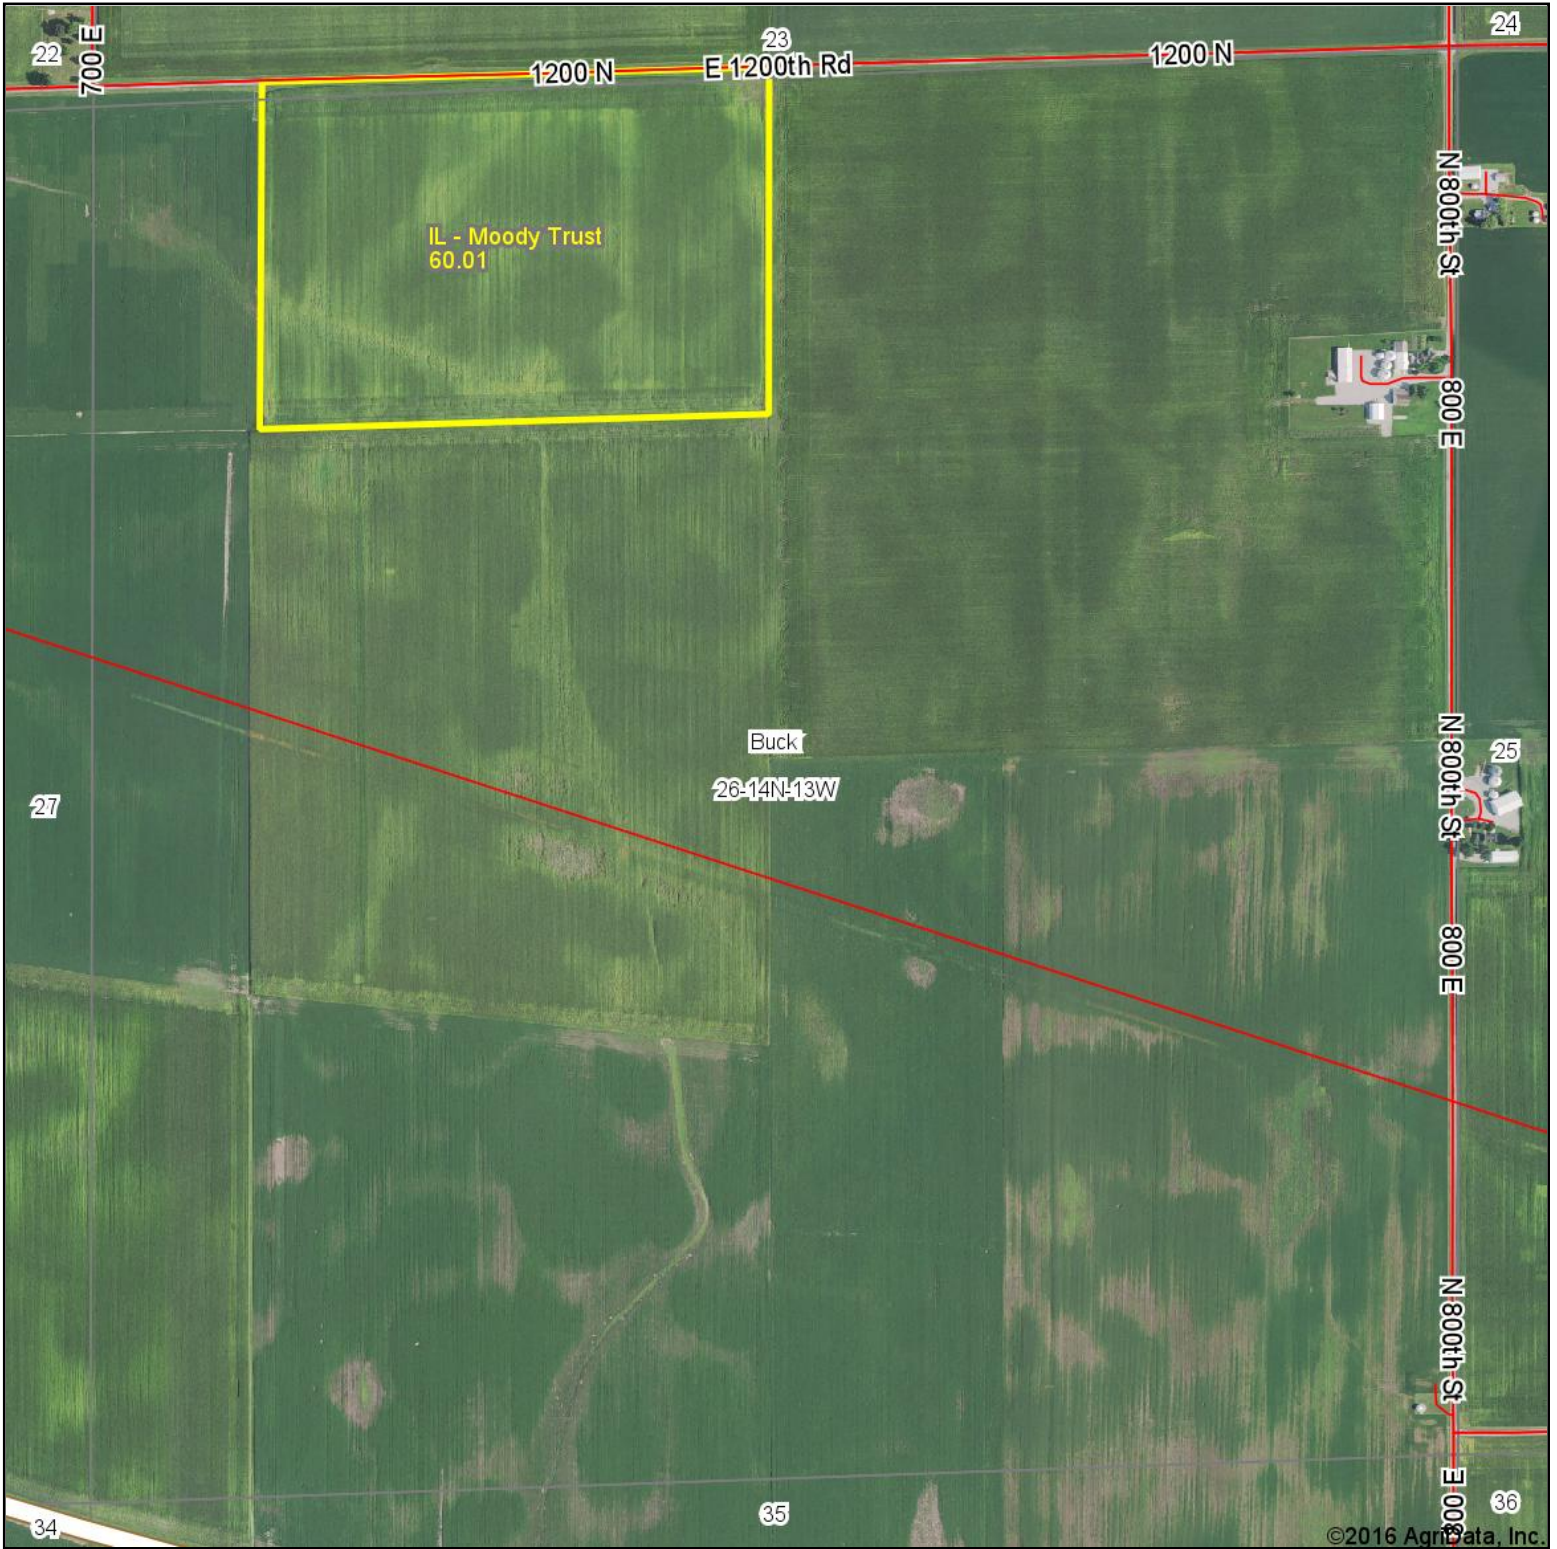

Moody Trust Aerial Map

map center: 39° 38' 14.89, -87° 49' 29.94

Maps Provided By:

© AgriData, Inc. 2016 www.AgriDataInc.com

26-14N-13W
Edgar County
Illinois

10/25/2016