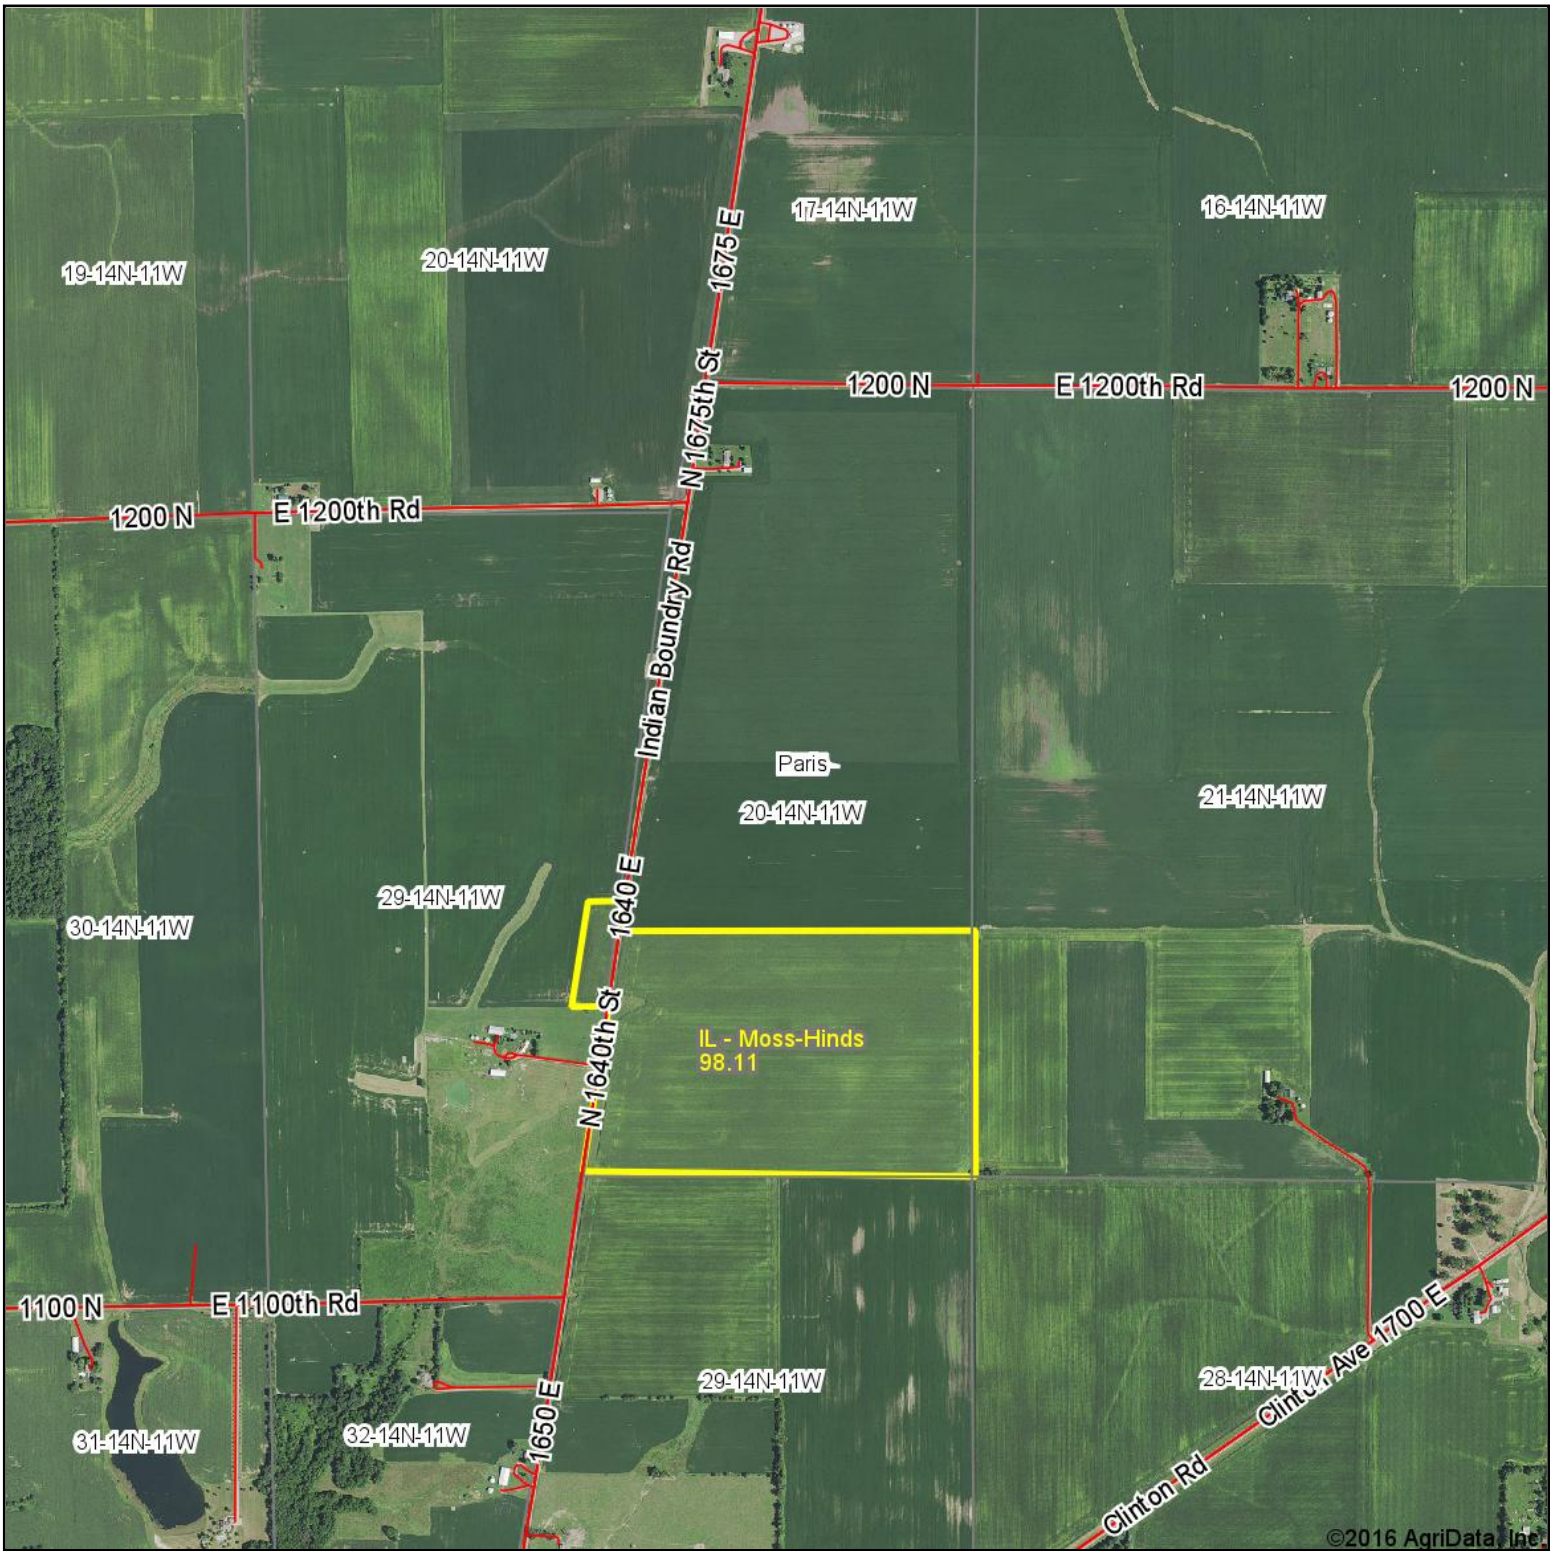

Moss Trust (Hinds) Aerial Map

©2016 AgriData, Inc.

map center: 39° 38' 35.49, -87° 39' 15.67

Maps Provided By:
 surety
CUSTOMIZED ONLINE MAPPING
© AgriData, Inc. 2016 www.AgriDataInc.com

20-14N-11W
Edgar County
Illinois