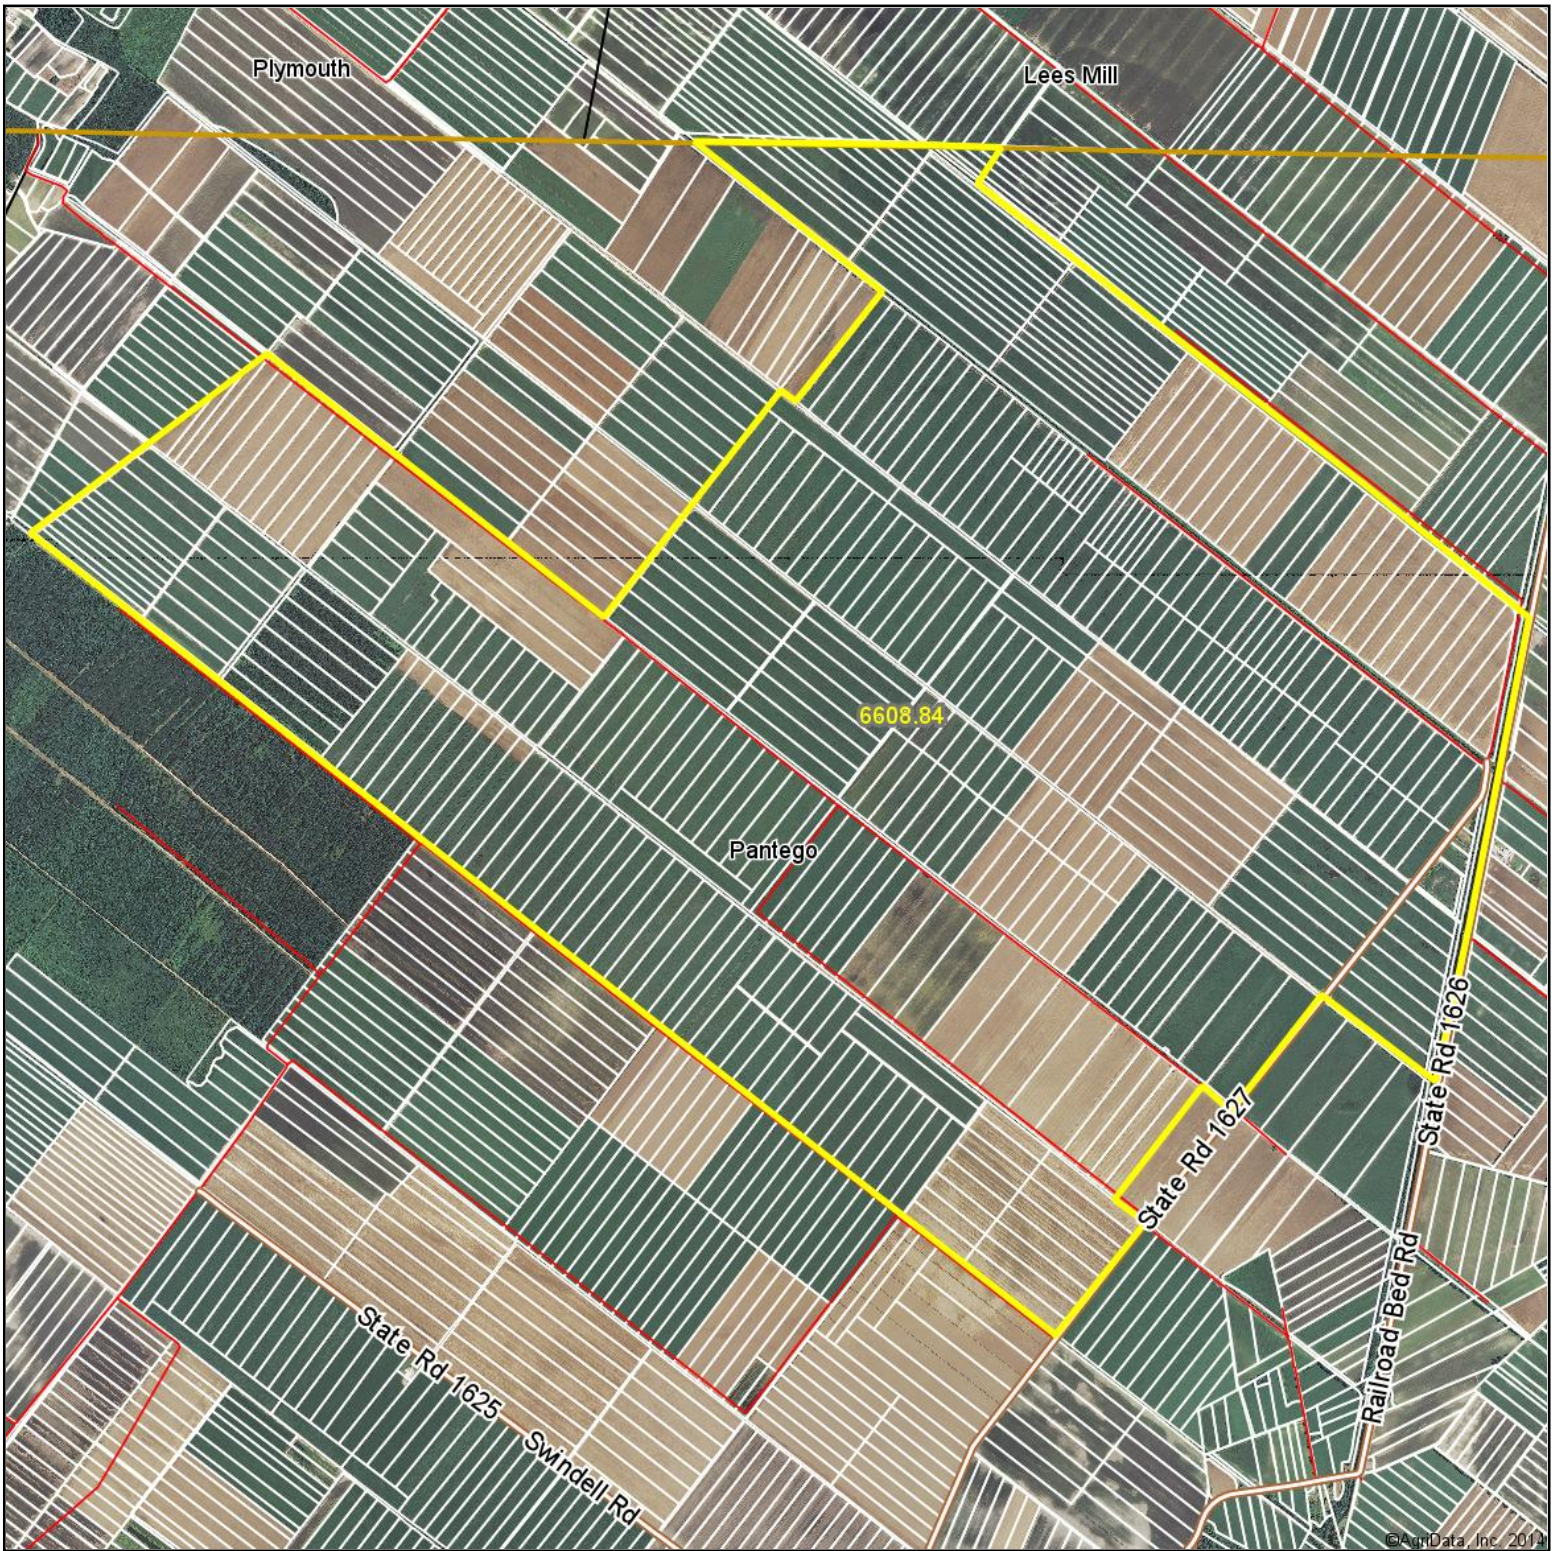

Aerial Map

map center: 35° 40' 23.6, 76° 42' 30.08

scale: 46761

3/20/2014

Maps Provided By:
 **surety**[®]
CUSTOMIZED ONLINE MAPPING
© AgriData, Inc. 2014 www.AgriDataInc.com

Beaufort County
North Carolina