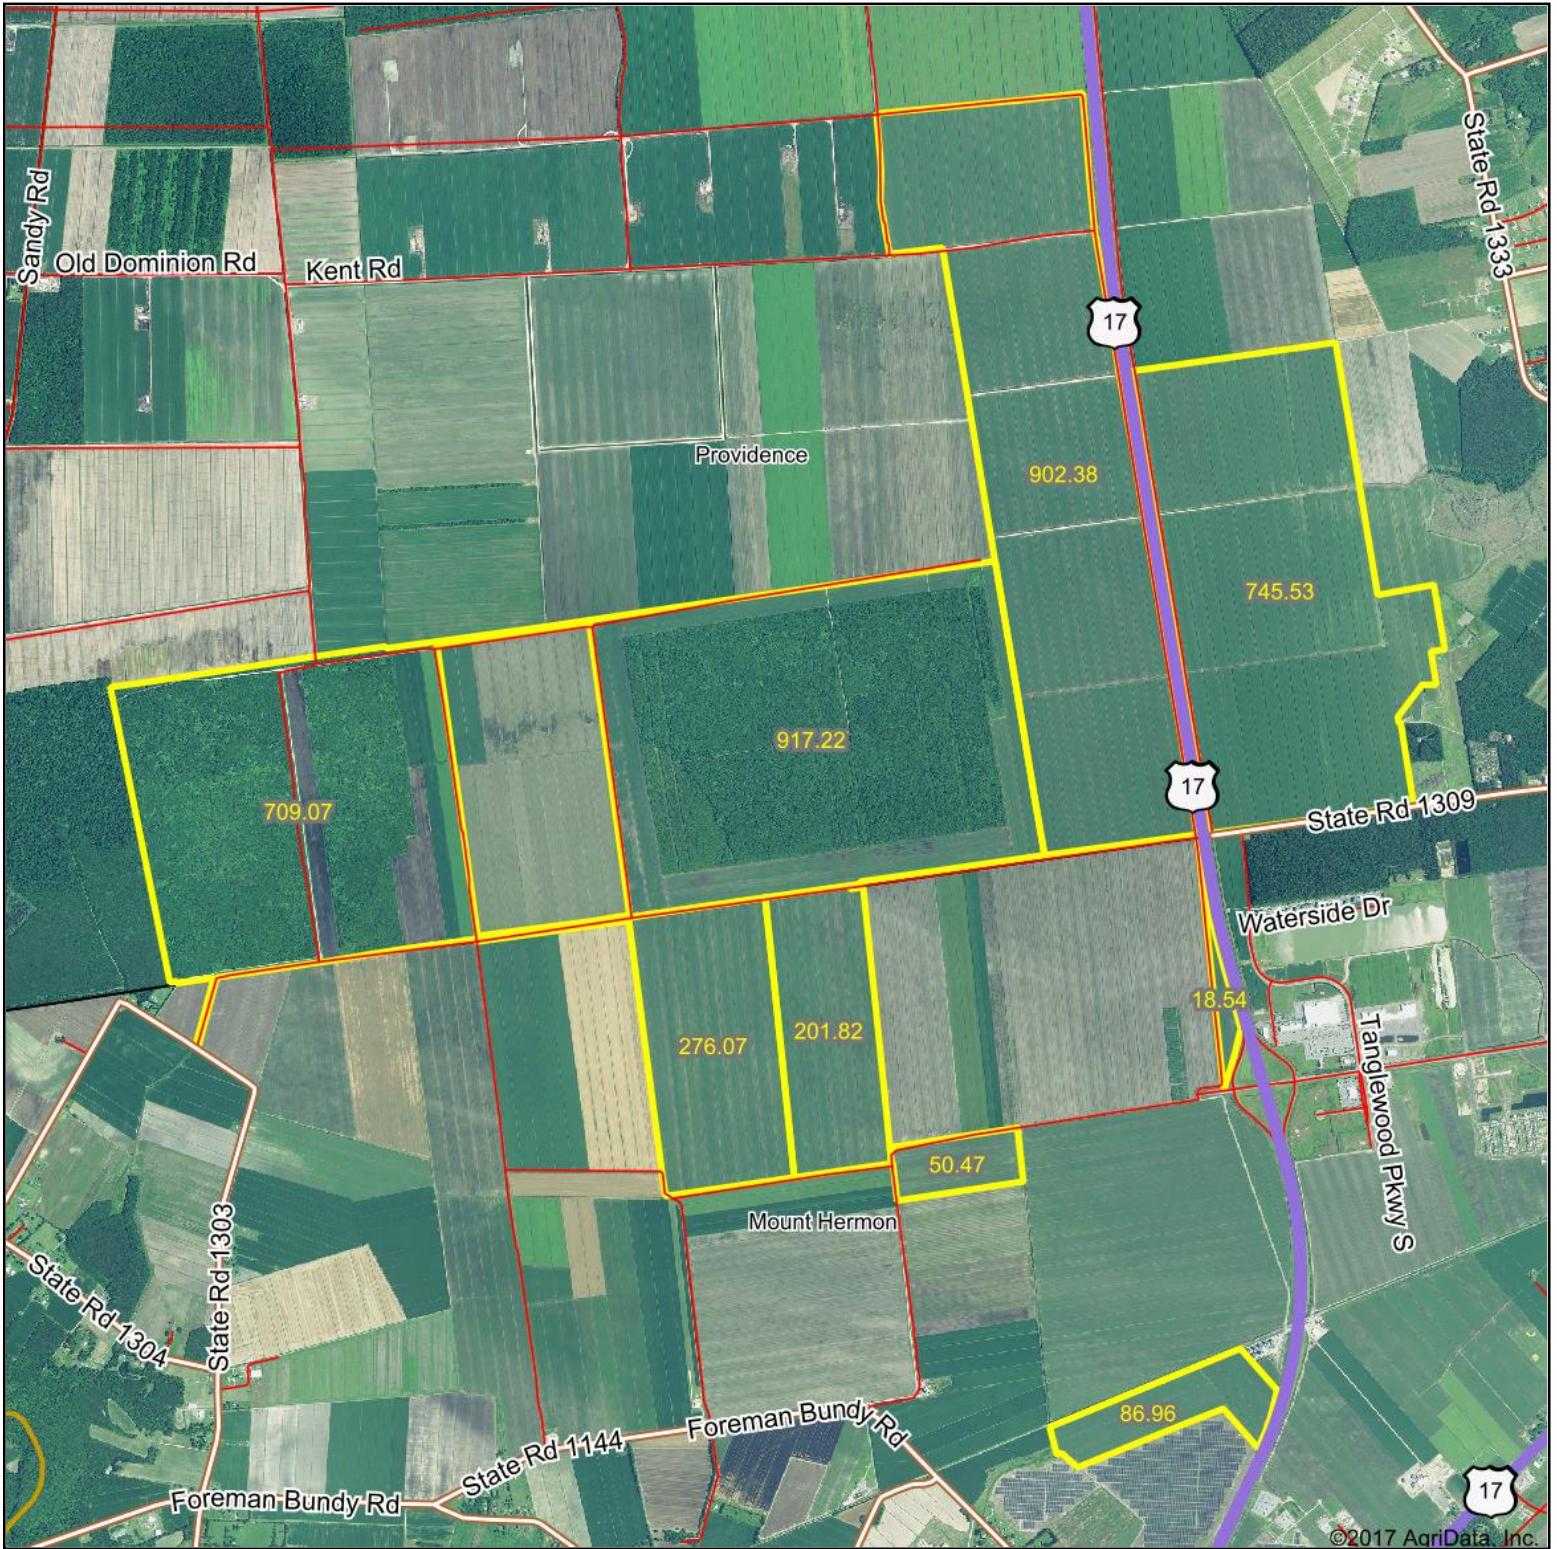

Tanglewood Aerial Map

map center: 36° 18' 26.84, -76° 19' 53.72

Maps Provided By:
surety
CUSTOMIZED ONLINE MAPPING
© AgriData, Inc. 2017 www.AgriDataInc.com

**Pasquotank County
North Carolina**

1/16/2018