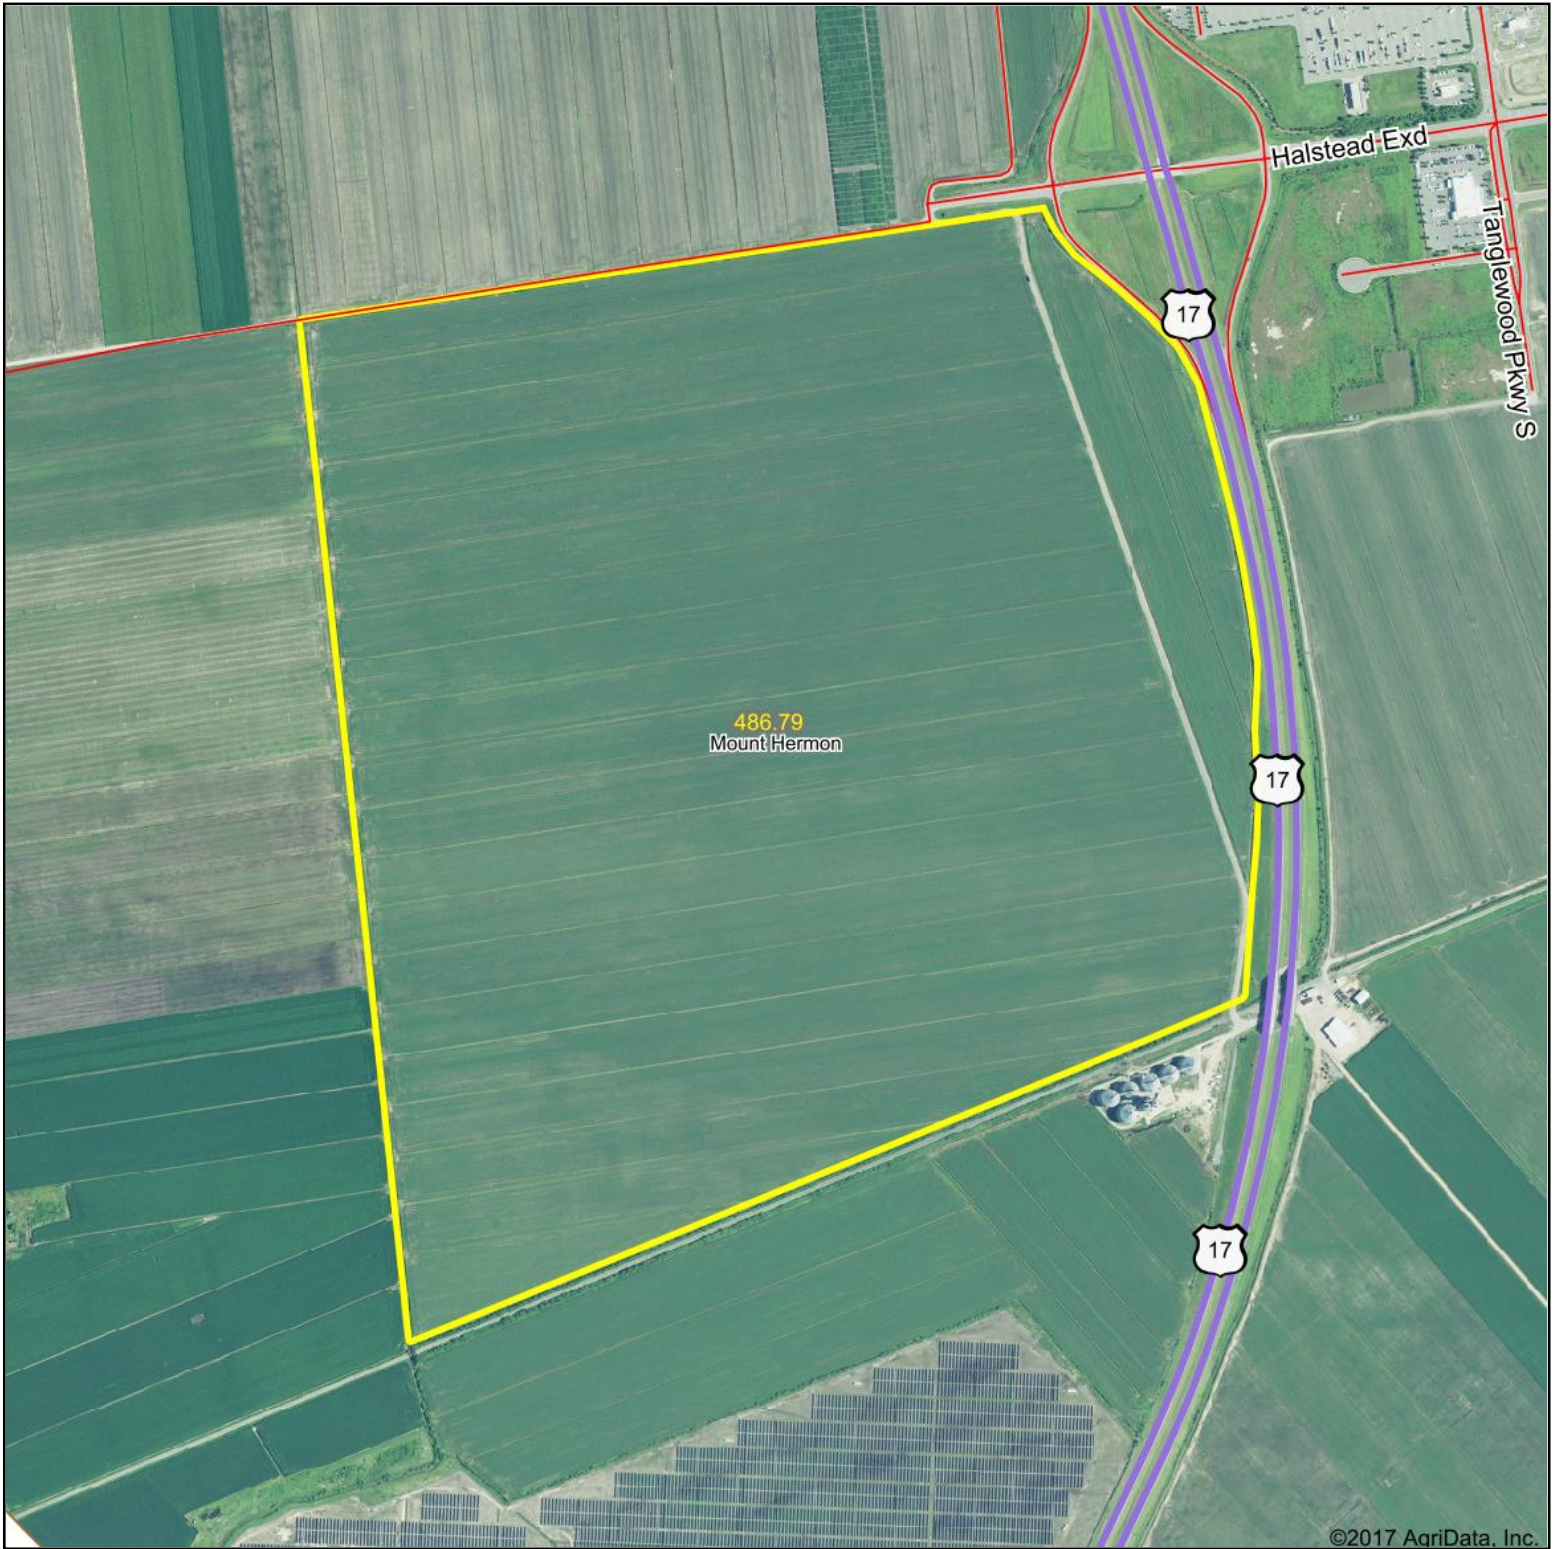

# Twiford Aerial Map

map center: 36° 17' 2.58, -76° 18' 29.89

Maps Provided By:  
  
CUSTOMIZED ONLINE MAPPING  
© AgriData, Inc. 2017      www.AgriDataInc.com

**Pasquotank County  
North Carolina**

1/16/2018