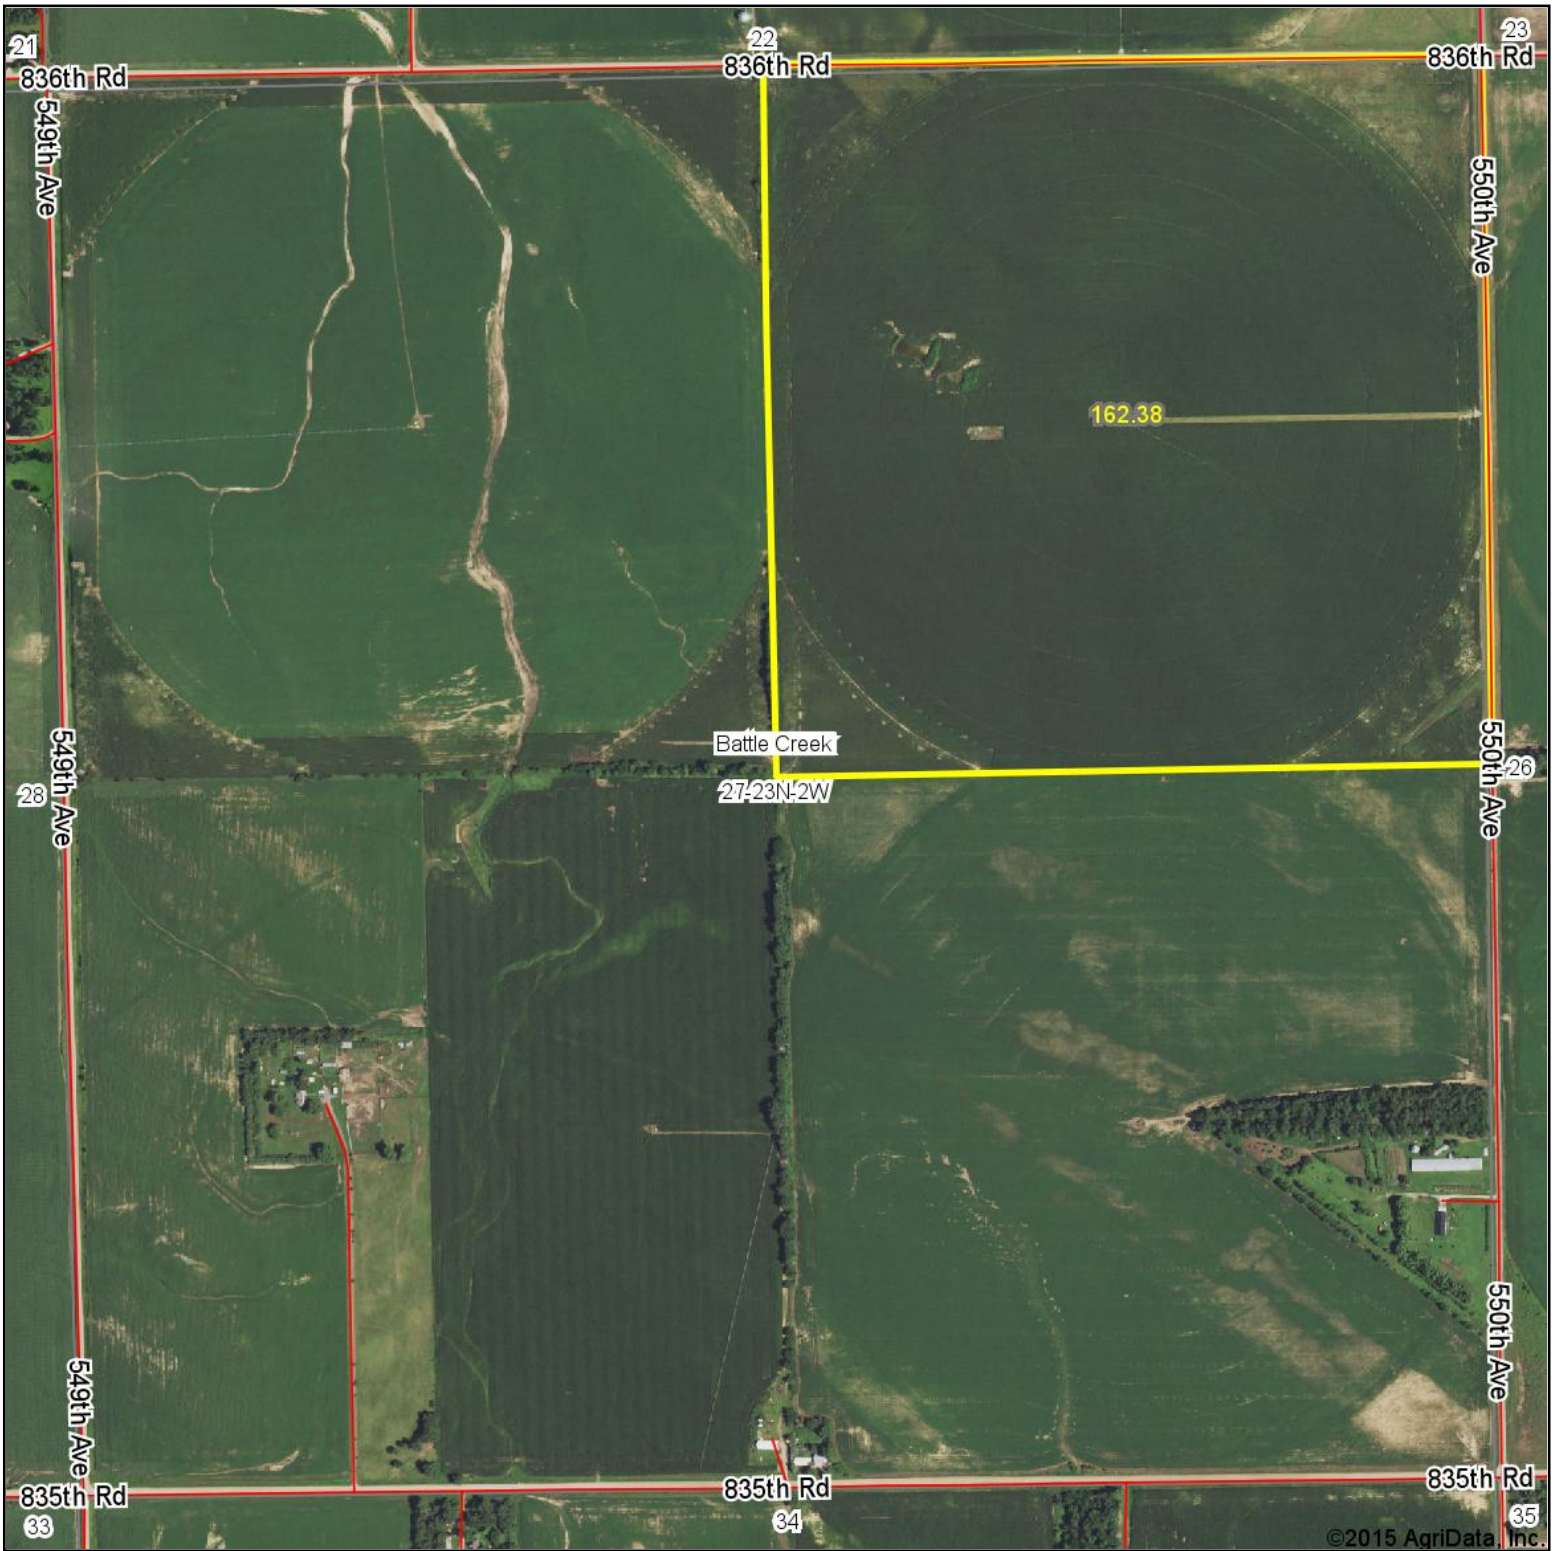

Aerial Map

Maps Provided By:

27-23N-2W
Madison County
Nebraska

map center: 41° 56' 17.5, 97° 31' 58.53

scale: 9446

5/11/2015