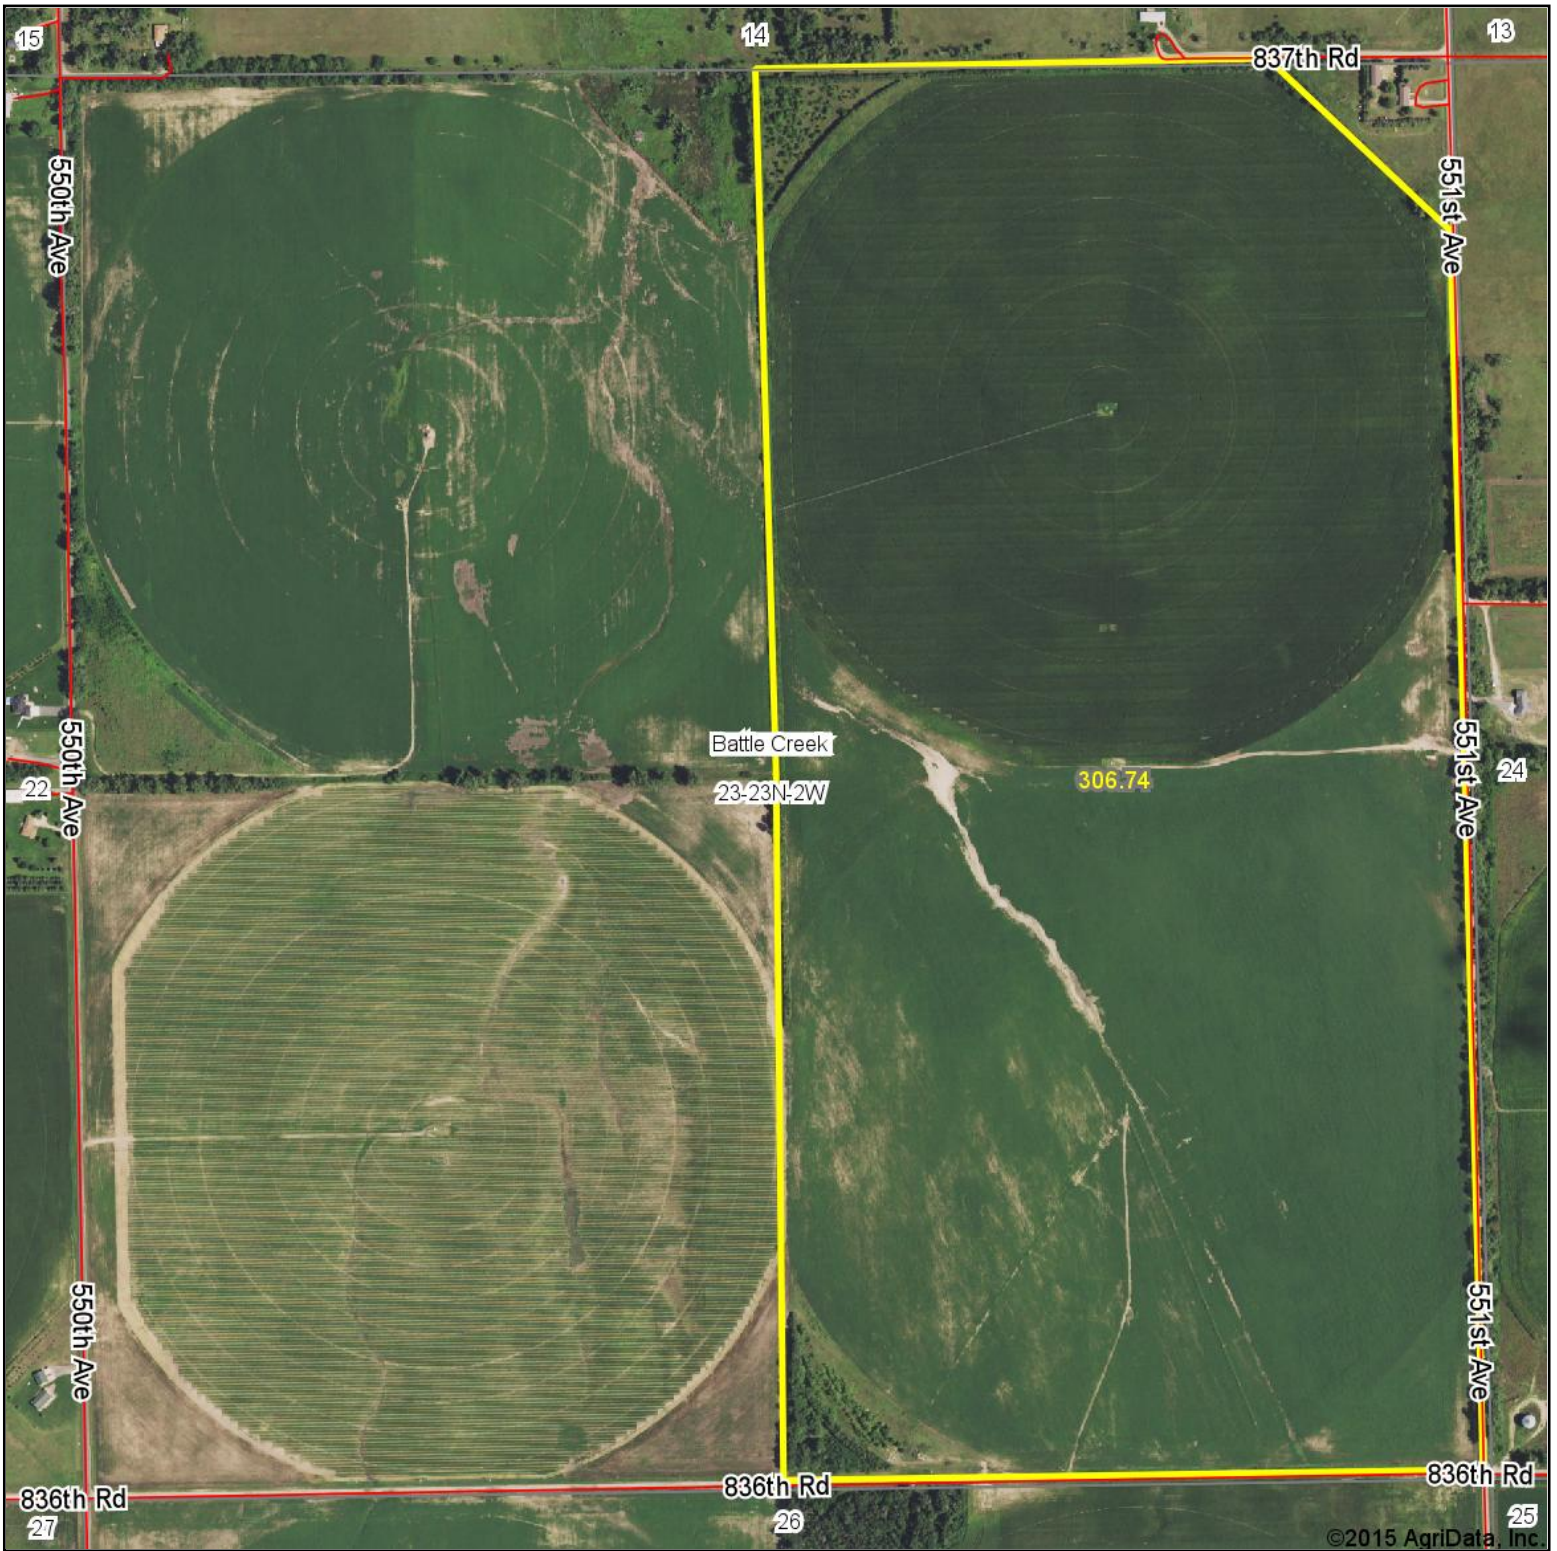

Aerial Map

Maps Provided By:

© AgriData, Inc. 2014 www.AgriDataInc.com

23-23N-2W
Madison County
Nebraska

map center: 41° 57' 9.69, 97° 30' 48.55

scale: 9454

5/11/2015