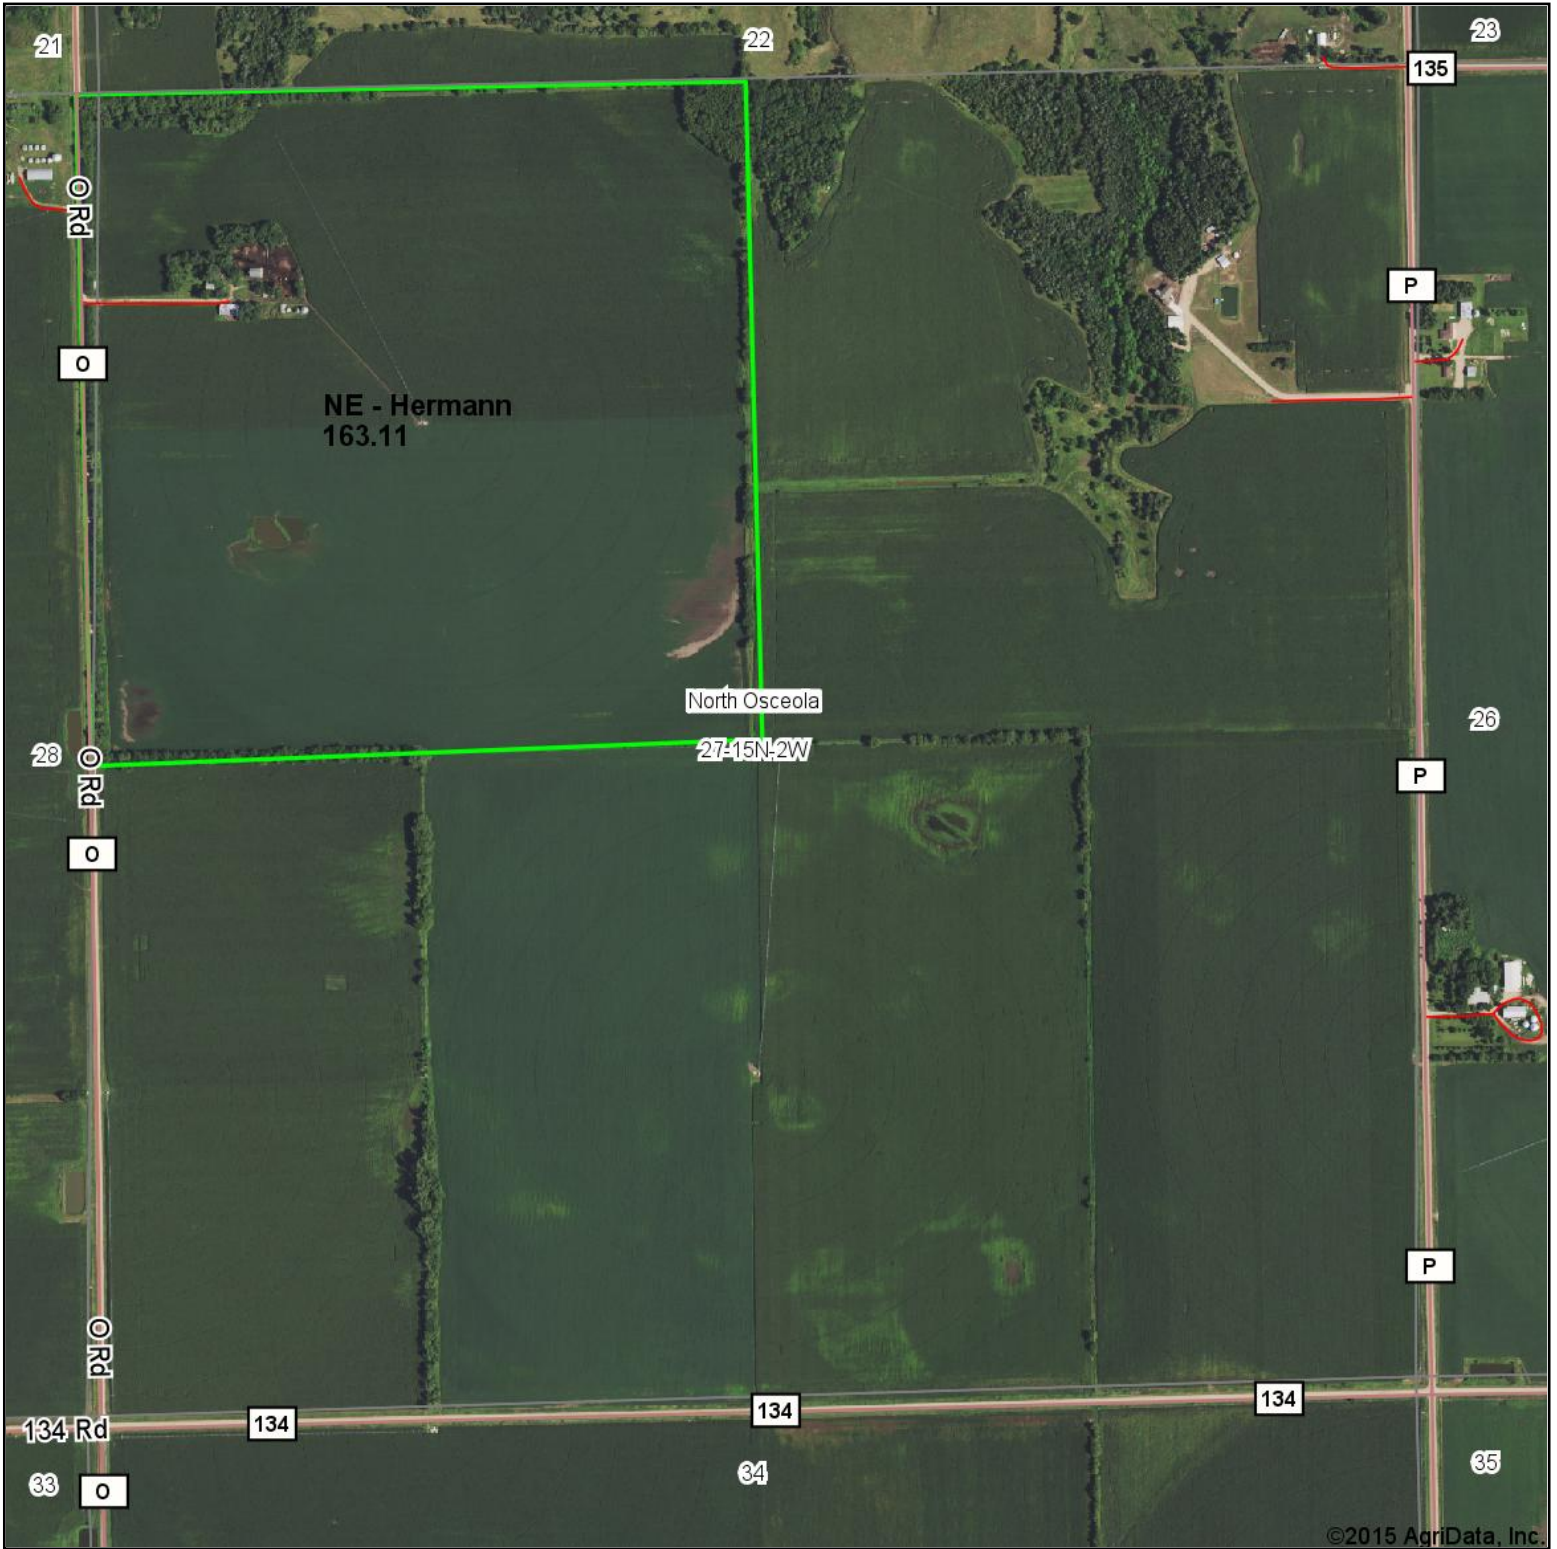

Aerial Map

Maps Provided By:

© AgriData, Inc. 2014 www.AgriDataInc.com

27-15N-2W
Polk County
Nebraska

map center: 41° 14' 33.17, 97° 31' 52.43

scale: 10126

8/12/2015