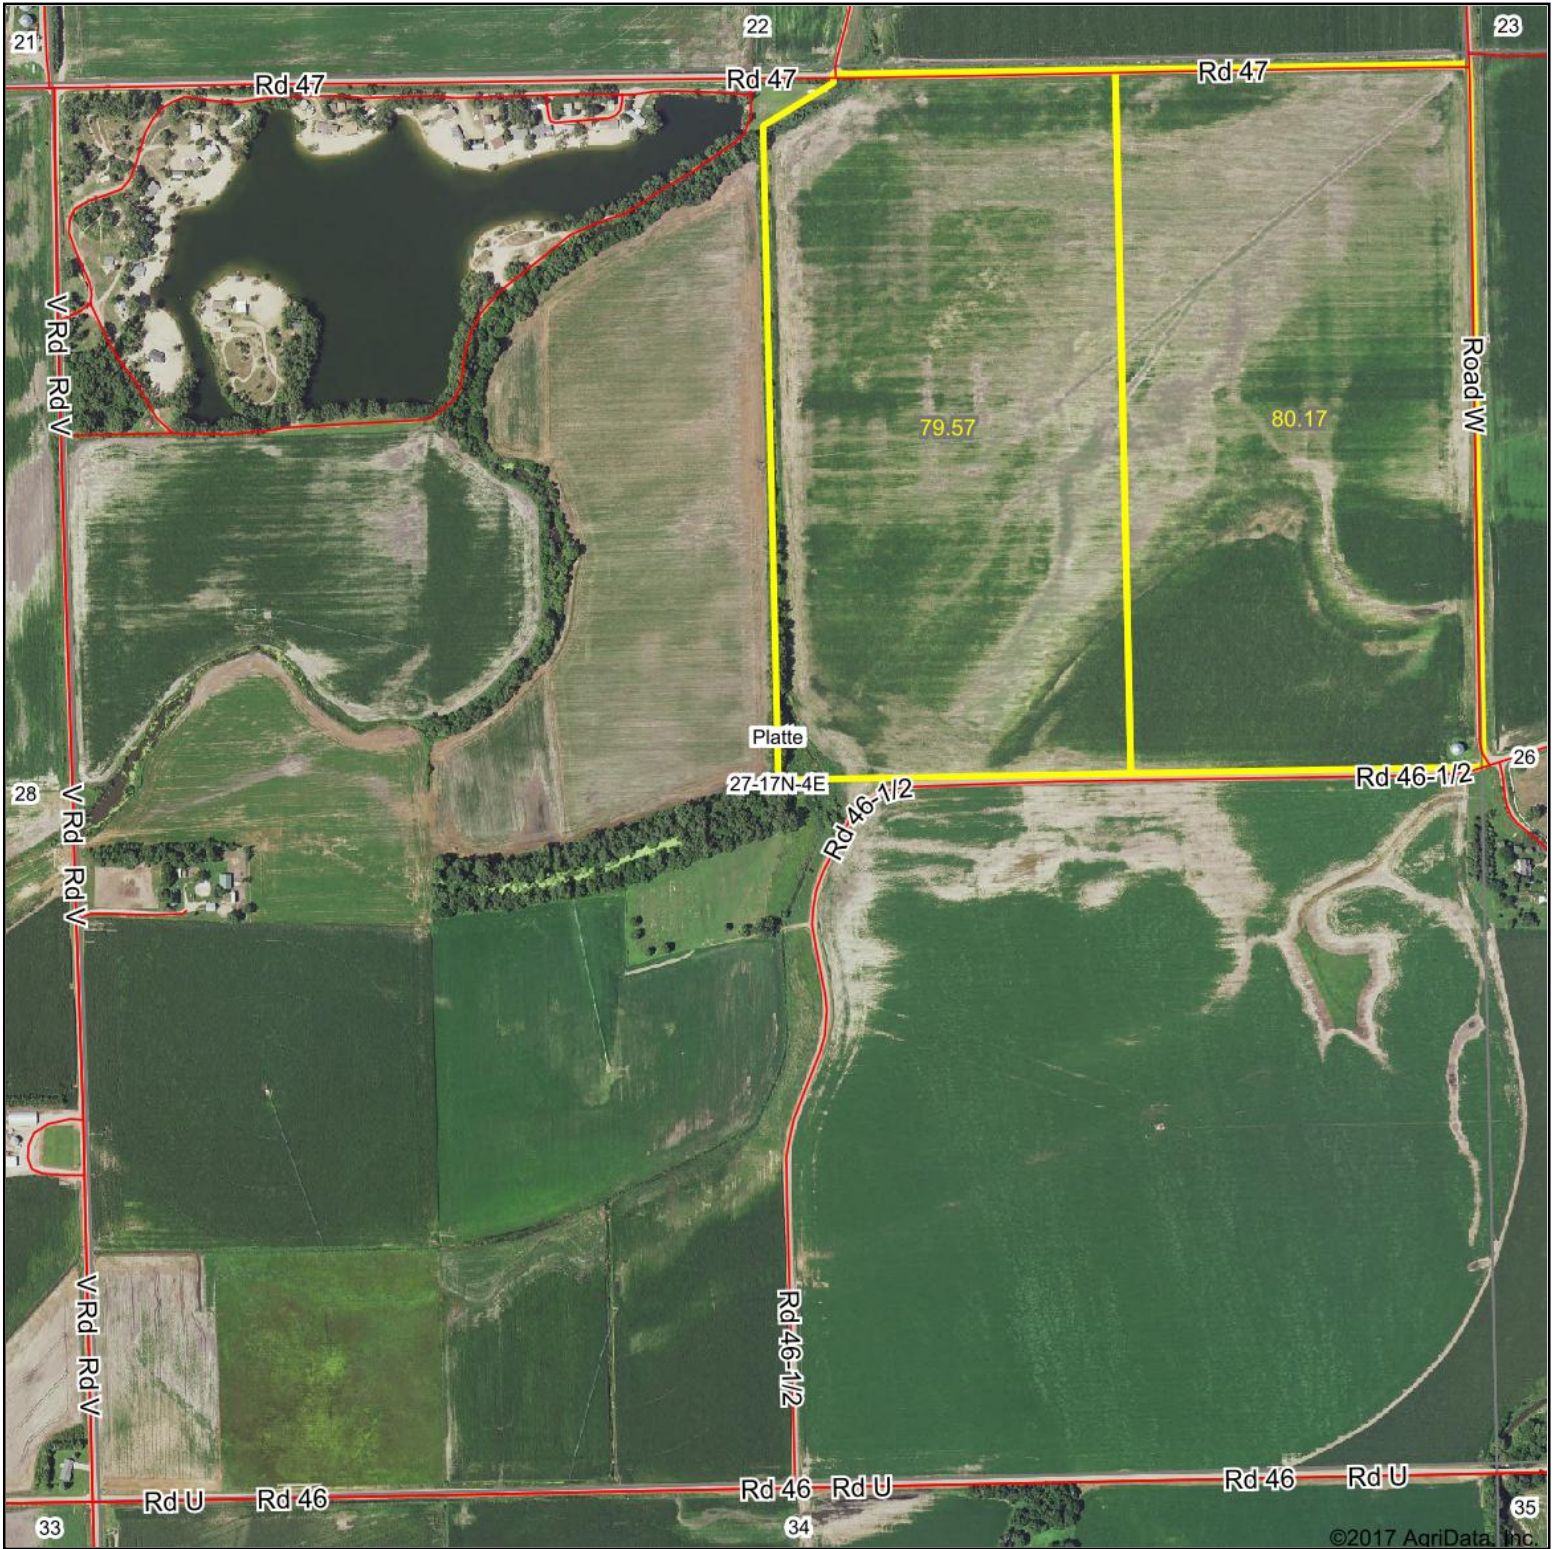

Linwood Aerial Map

©2017 AgriData, Inc.

map center: 41° 24' 57.72, -96° 57' 14.21

Maps Provided By:
surety
CUSTOMIZED ONLINE MAPPING
© AgriData, Inc. 2017 www.AgriDataInc.com

27-17N-4E
Butler County
Nebraska