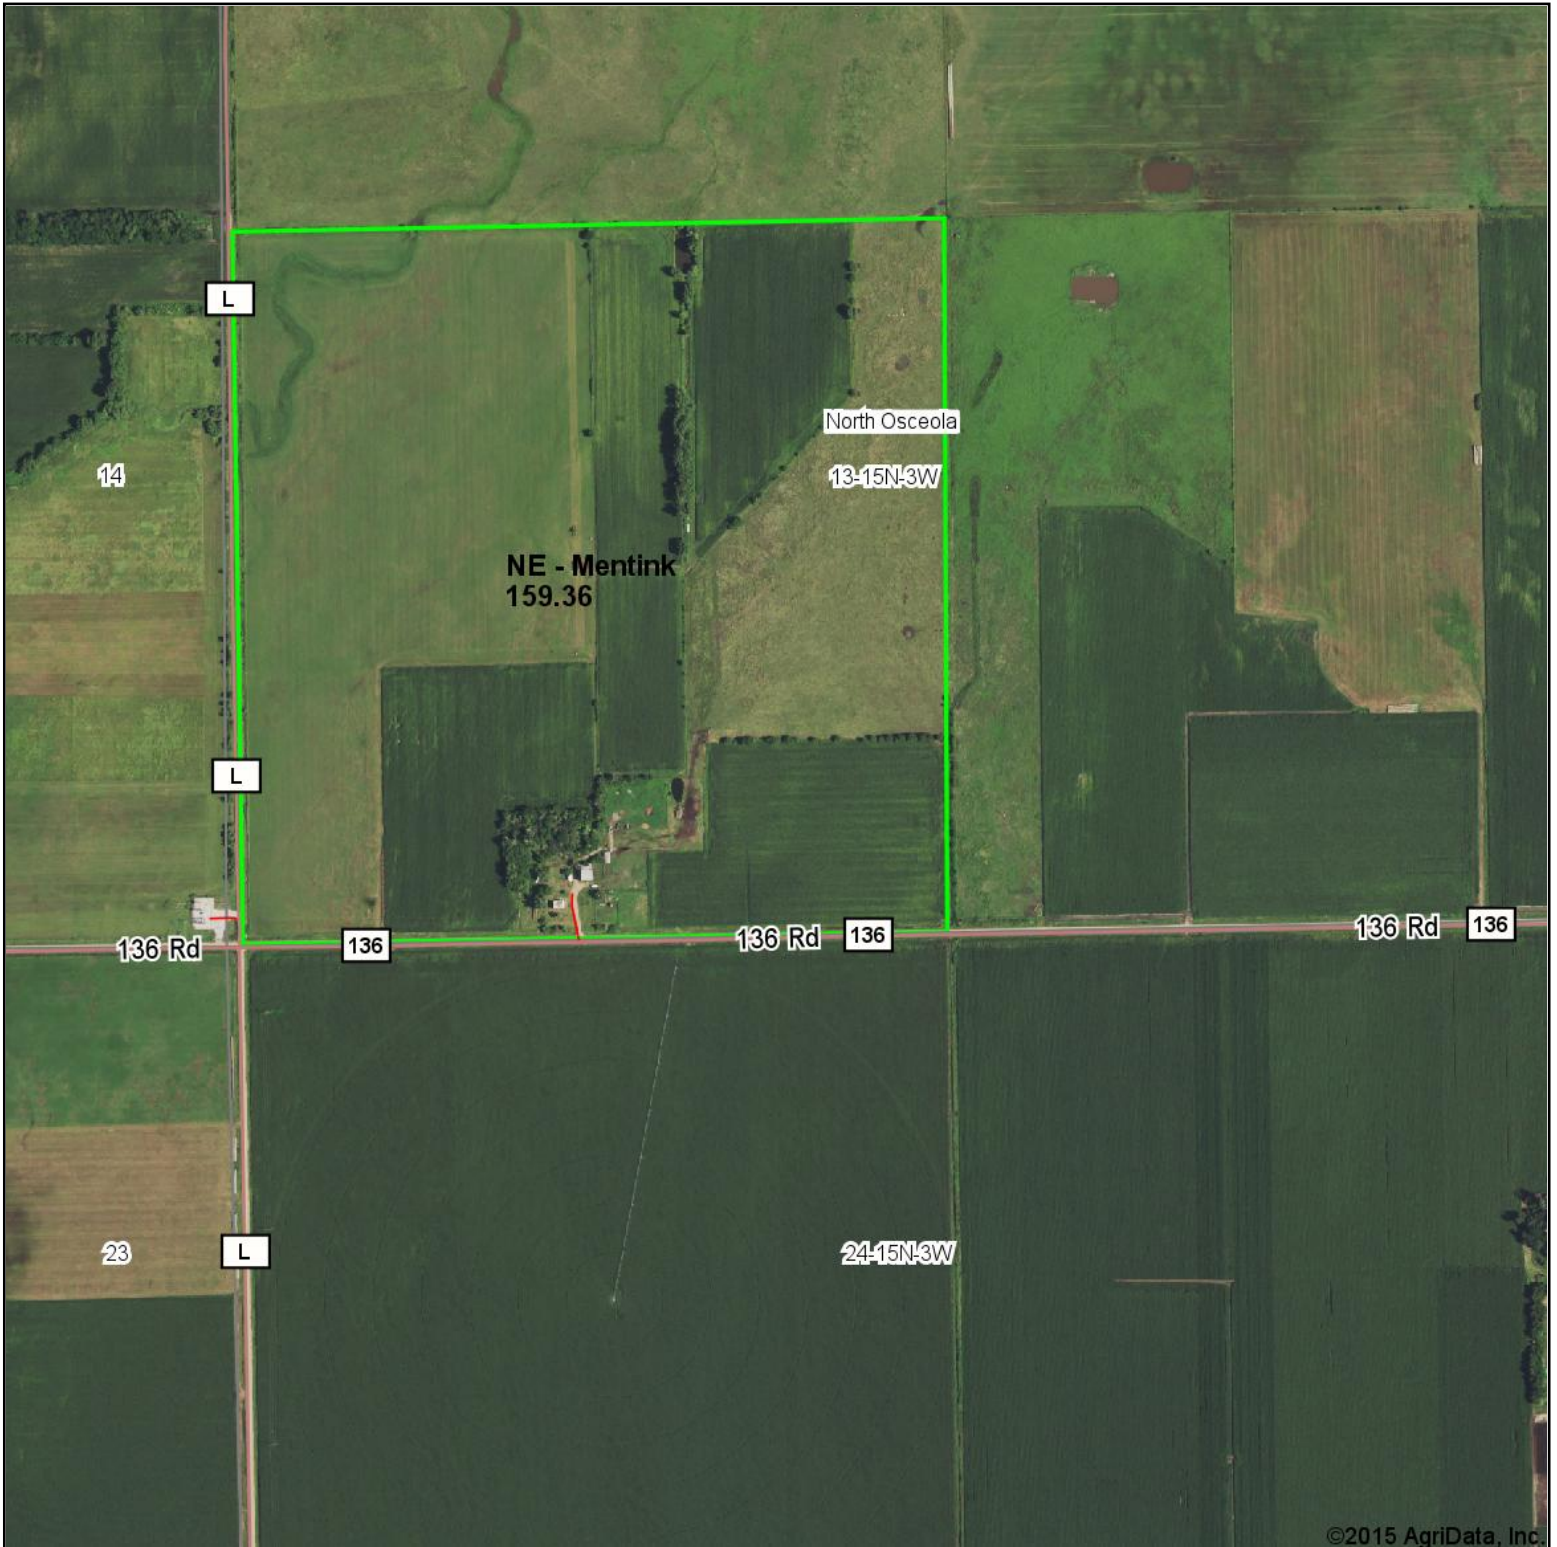

Aerial Map

©2015 AgriData, Inc.

Maps Provided By:

© AgriData, Inc. 2014 www.AgriDataInc.com

13-15N-3W
Polk County
Nebraska

map center: 41° 15' 58.33, 97° 36' 36.05

scale: 9406

4/23/2015