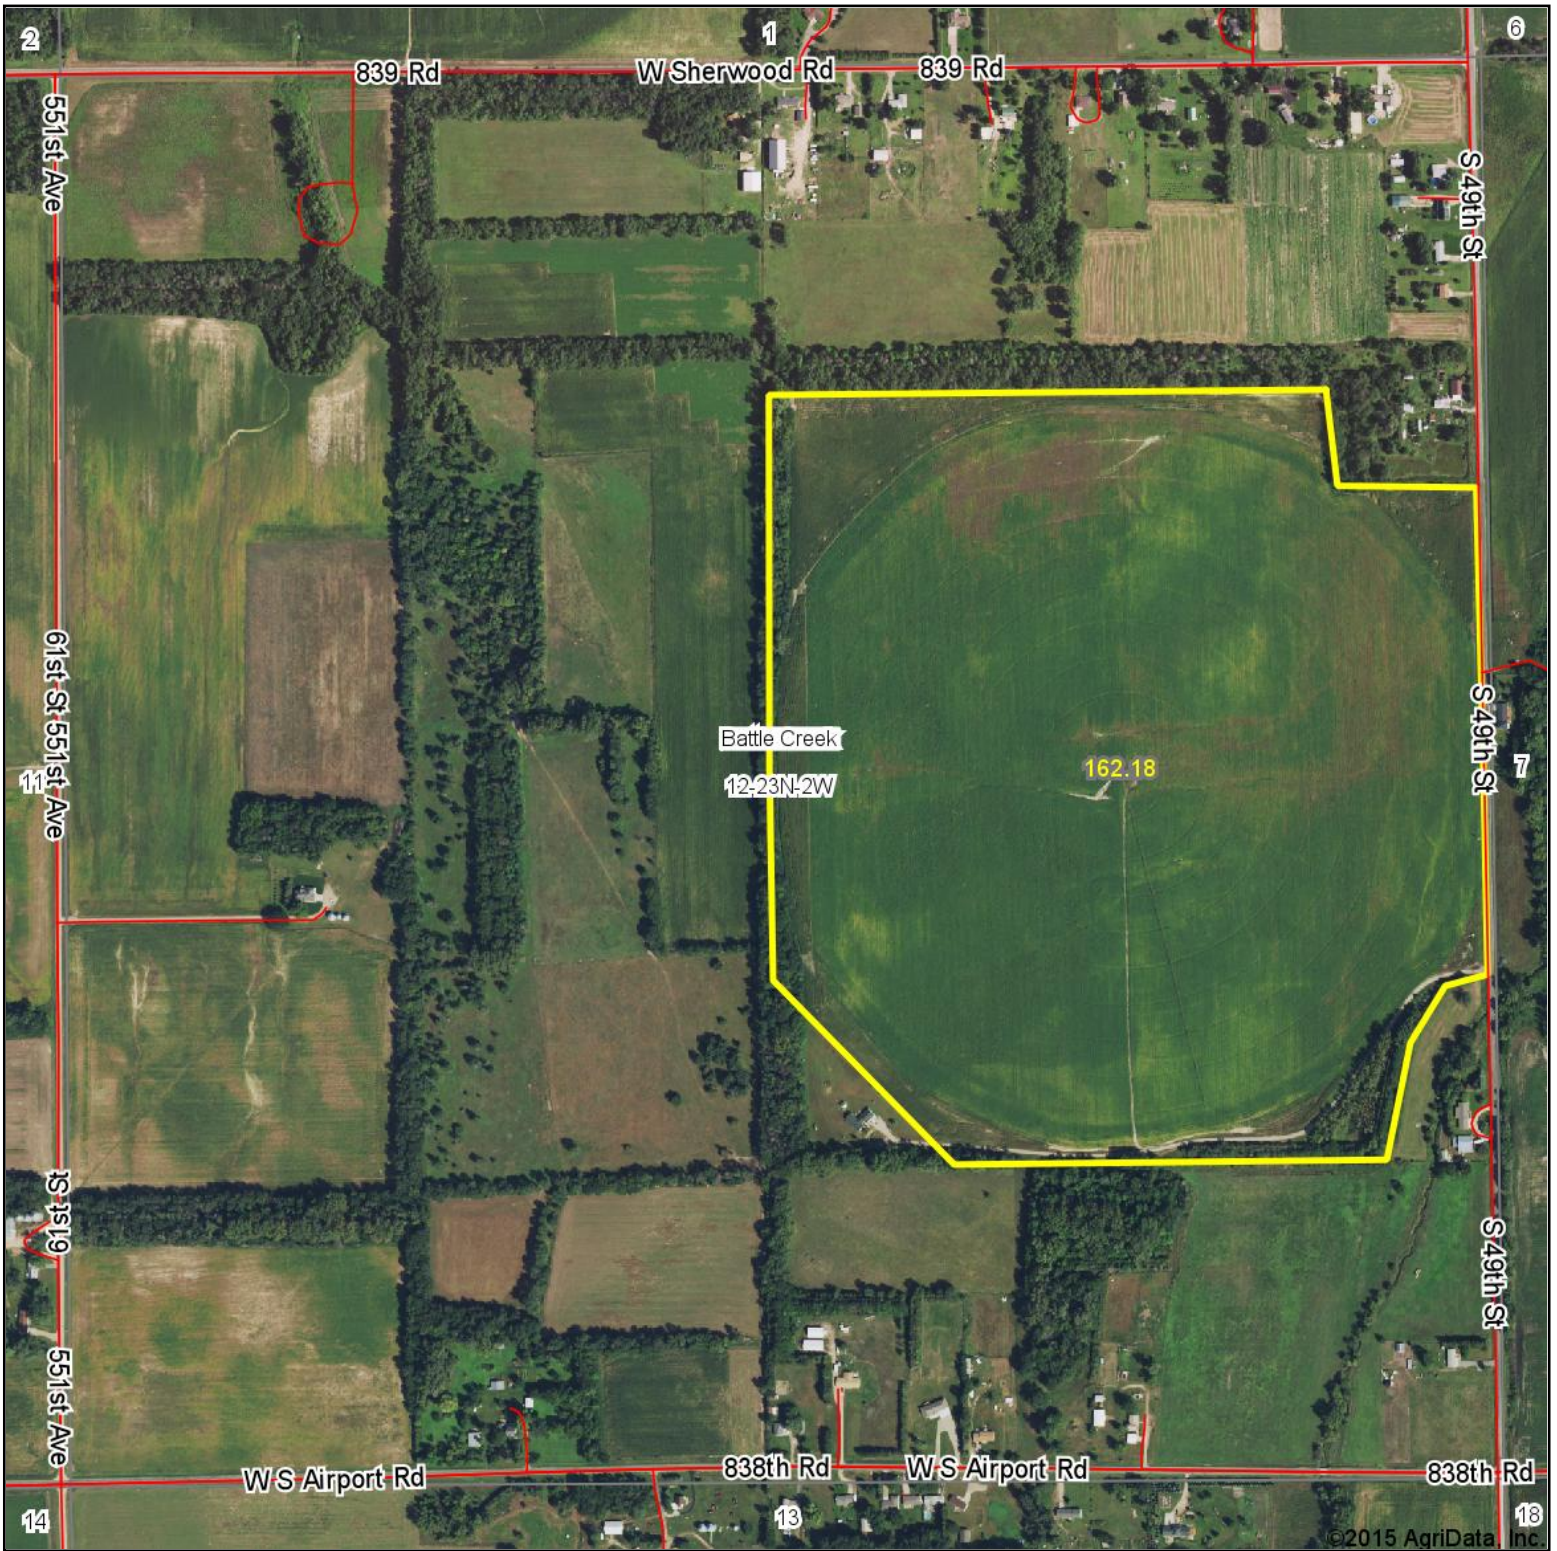

Aerial Map

Maps Provided By:

© AgriData, Inc. 2014 www.AgriDataInc.com

12-23N-2W
Madison County
Nebraska

map center: 41° 58' 53.79, 97° 29' 39.5

scale: 9498

5/11/2015