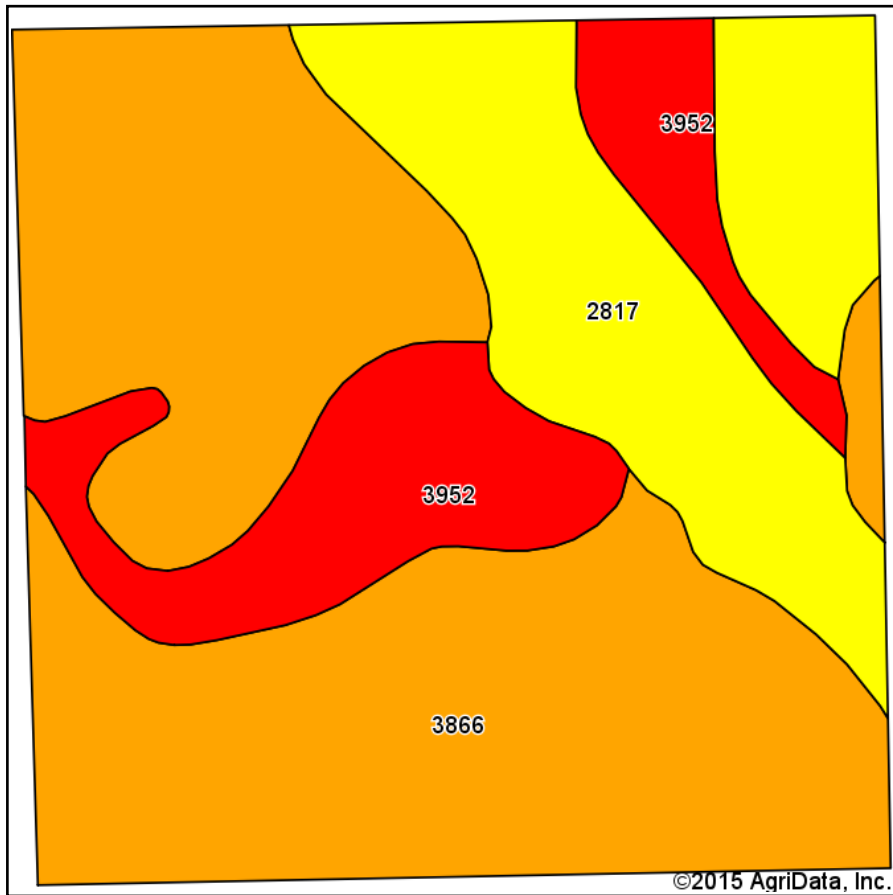

Soil Map

Soils data provided by USDA and NRCS.

©2015 AgriData, Inc.

State: **Nebraska**
 County: **Polk**
 Location: **32-15N-2W**
 Township: **North Osceola**
 Acres: **158.62**
 Date: **4/23/2015**

Maps Provided By:

Area Symbol: NE143, Soil Area Version: 12

Code	Soil Description	Acres	Percent of field	SRPG Legend	Non-Irr Class	Irr Class	SRPG	Alfalfa hay	Alfalfa hay Irrigated	Corn	Corn Irrigated	Grain sorghum	Grain sorghum Irrigated	Winter wheat
3866	Hastings silt loam, 1 to 3 percent slopes	92.80	58.5%		Ile	Ile	77							
2817	Uly silt loam, 3 to 6 percent slopes	39.62	25.0%		IIle	IIle	66	4	5	88	144	81	101	40
3952	Fillmore silt loam, frequently ponded	26.20	16.5%		IIIw	IVw	31							
Weighted Average							66.7	1	1.2	22	36	20.2	25.2	10

Area Symbol: NE143, Soil Area Version: 12

Soils data provided by USDA and NRCS.