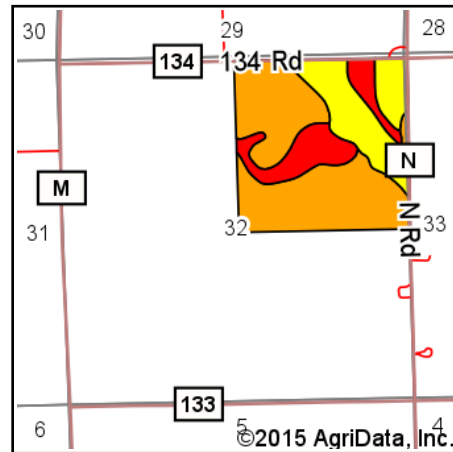

Soil Map

Soils data provided by USDA and NRCS.

©2015 AgriData, Inc.

State: **Nebraska**
 County: **Polk**
 Location: **32-15N-2W**
 Township: **North Osceola**
 Acres: **158.62**
 Date: **4/23/2015**

Maps Provided By:

Area Symbol: NE143, Soil Area Version: 12

Code	Soil Description	Acres	Percent of field	SRPG Legend	Non-Irr Class	Irr Class	SRPG	Alfalfa hay	Alfalfa hay Irrigated	Corn	Corn Irrigated	Grain sorghum	Grain sorghum Irrigated	Winter wheat
3866	Hastings silt loam, 1 to 3 percent slopes	92.80	58.5%		Ile	Ile	77							
2817	Uly silt loam, 3 to 6 percent slopes	39.62	25.0%		IIle	IIle	66	4	5	88	144	81	101	40
3952	Fillmore silt loam, frequently ponded	26.20	16.5%		IIIw	IVw	31							
Weighted Average							66.7	1	1.2	22	36	20.2	25.2	10

Area Symbol: NE143, Soil Area Version: 12

Soils data provided by USDA and NRCS.