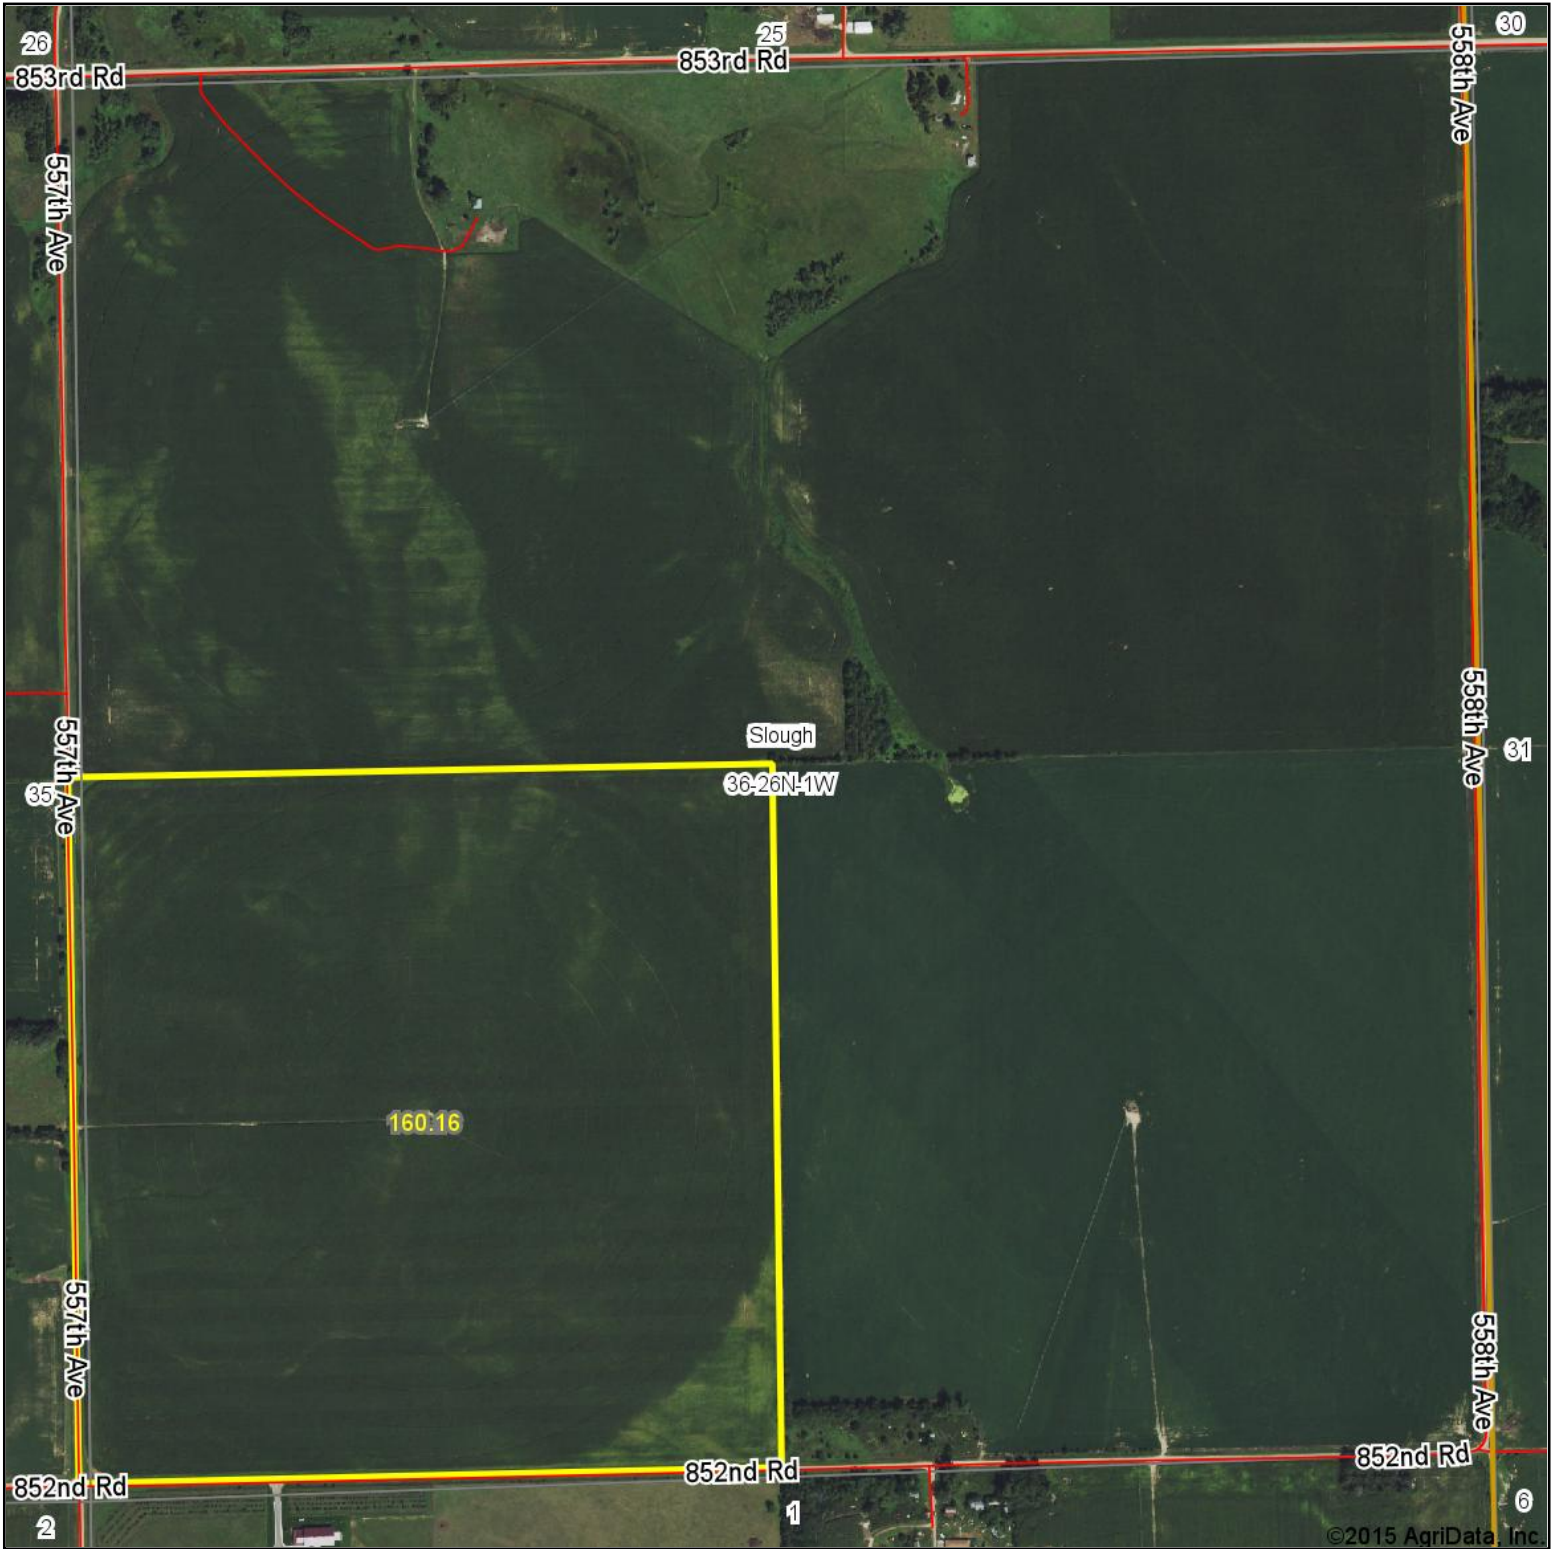

Aerial Map

Maps Provided By:

© AgriData, Inc. 2014 www.AgriDataInc.com

36-26N-1W
Pierce County
Nebraska

map center: 42° 11' 6.02, 97° 22' 39.94

scale: 9515

5/11/2015