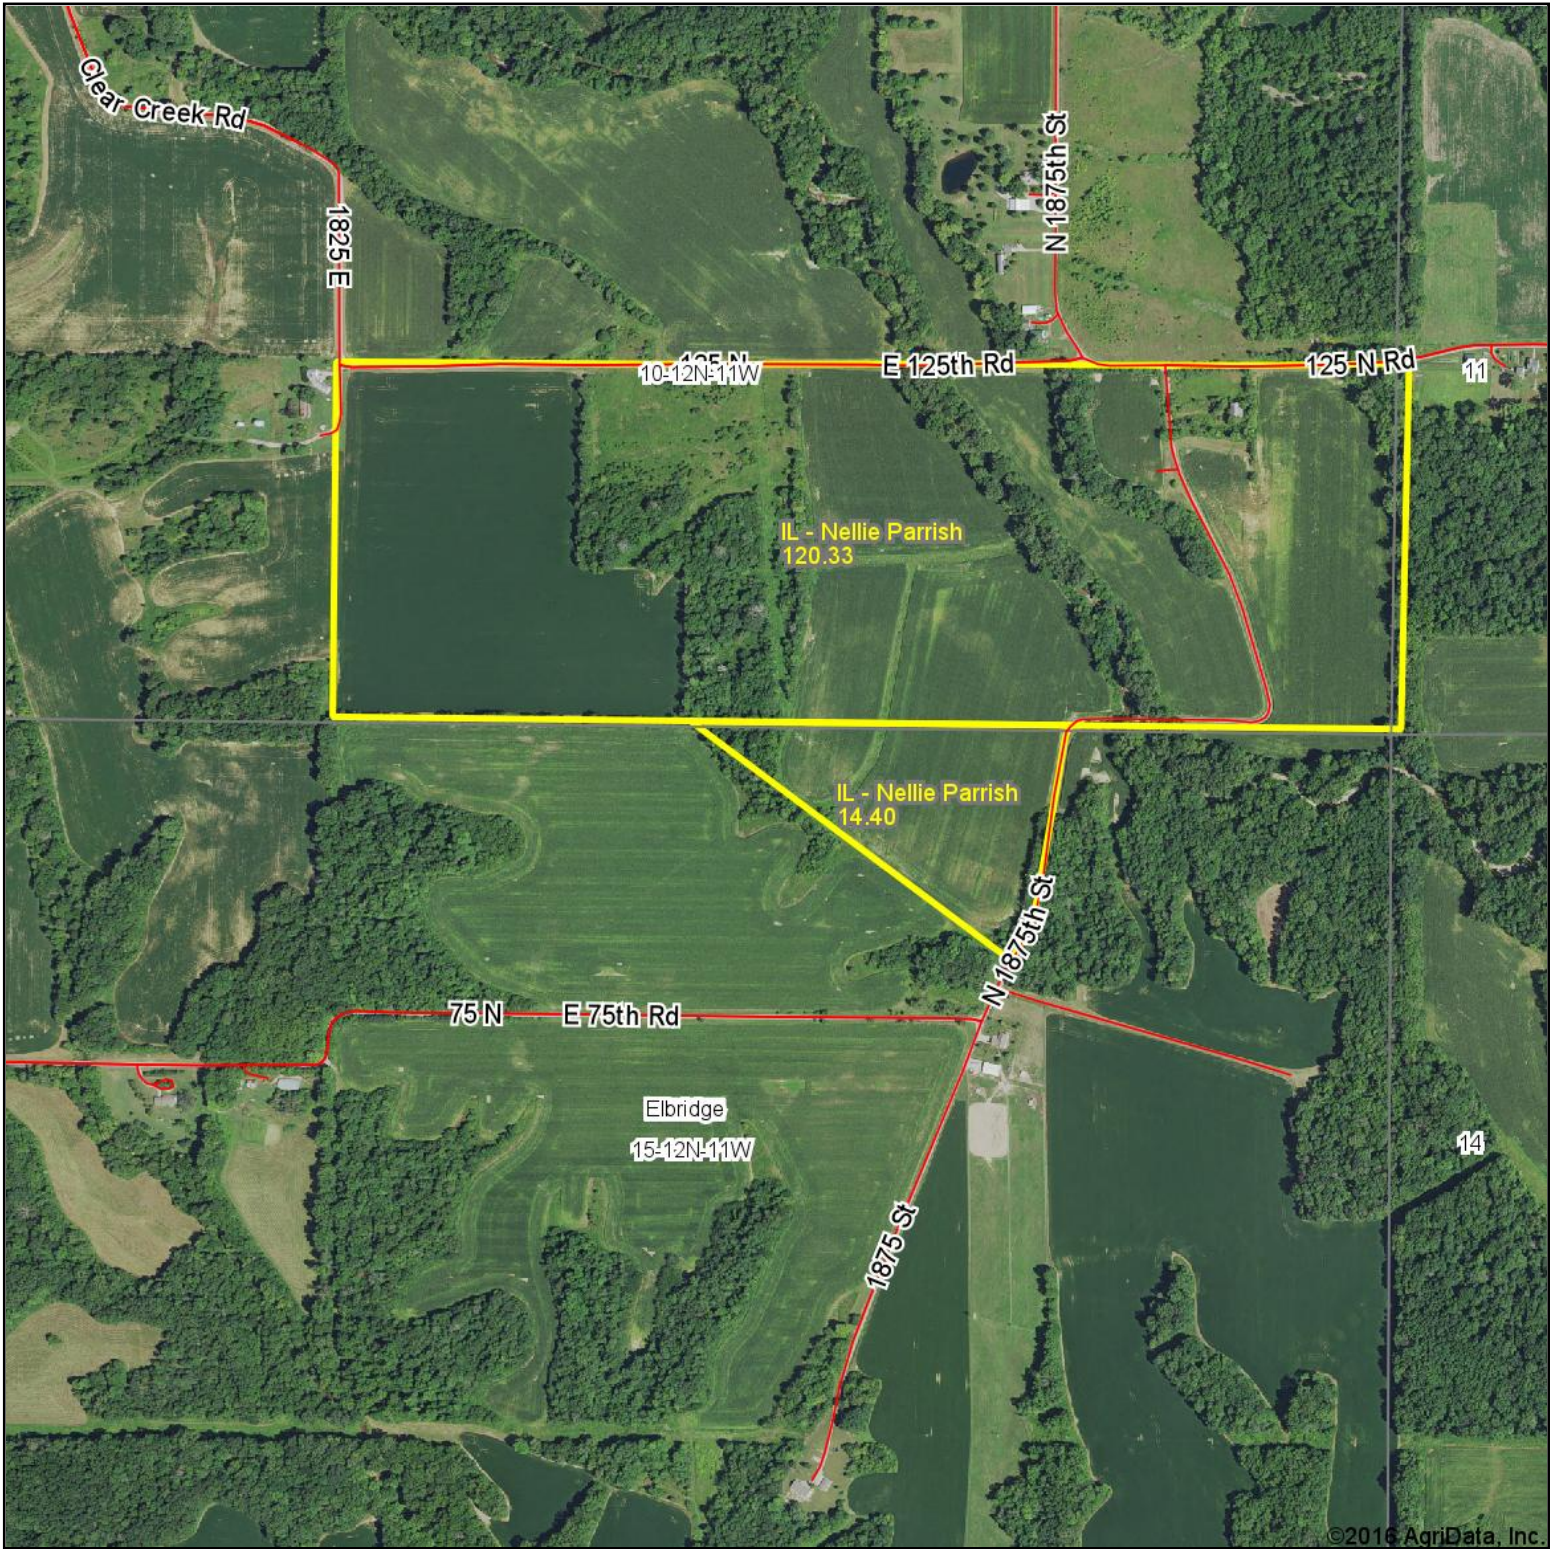

Nellie Parish Aerial Map

©2016 AgriData, Inc.

map center: 39° 29' 26.21, -87° 37' 7.36

Maps Provided By:

© AgriData, Inc. 2016 www.AgrIDataInc.com

15-12N-11W
Edgar County
Illinois

10/25/2016