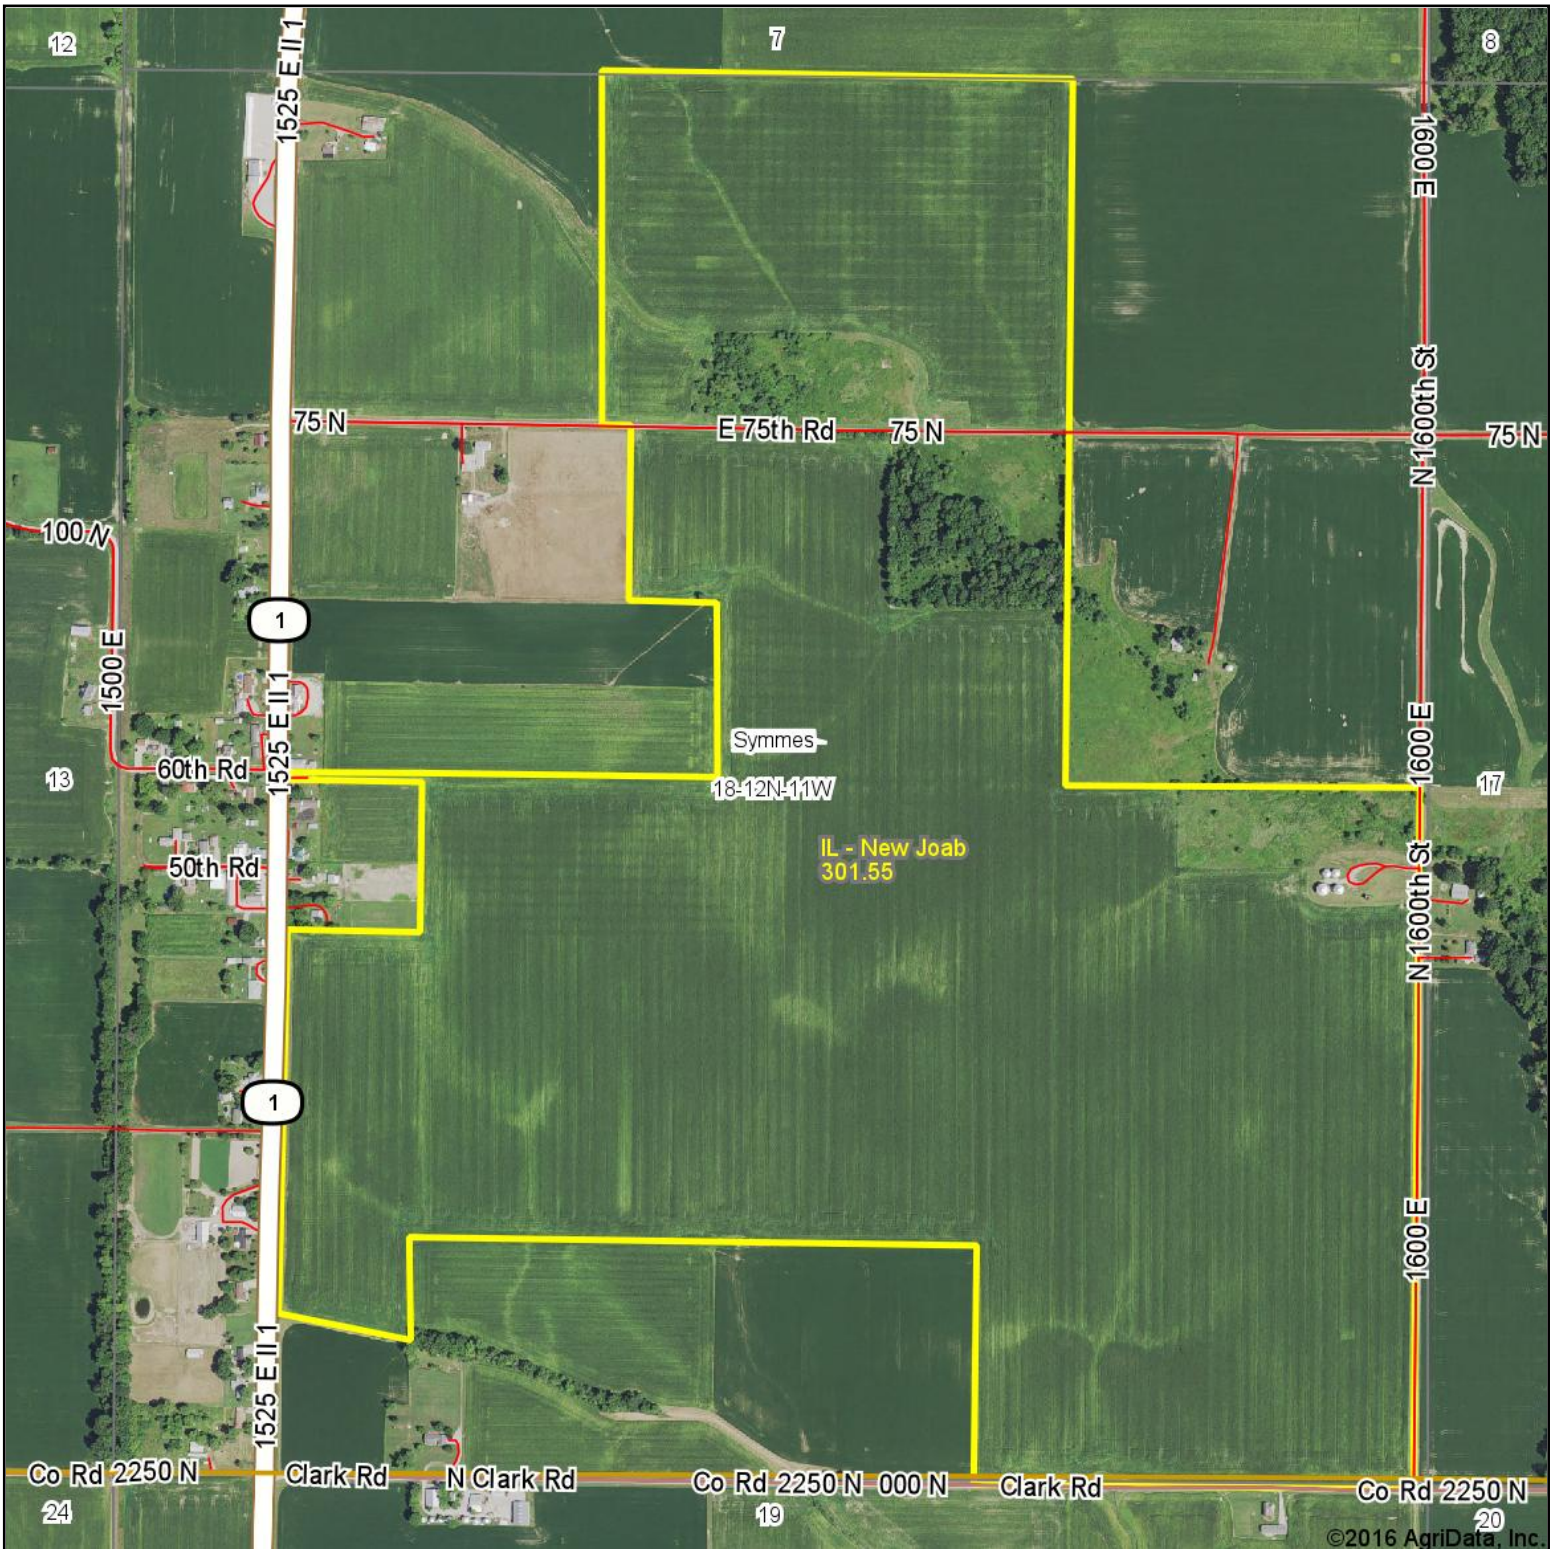

New Joab Aerial Map

©2016 AgriData, Inc.

map center: 39° 29' 2.72, -87° 40' 30.4

Maps Provided By:

© AgriData, Inc. 2016 www.AgriDataInc.com

18-12N-11W
Edgar County
Illinois

10/25/2016