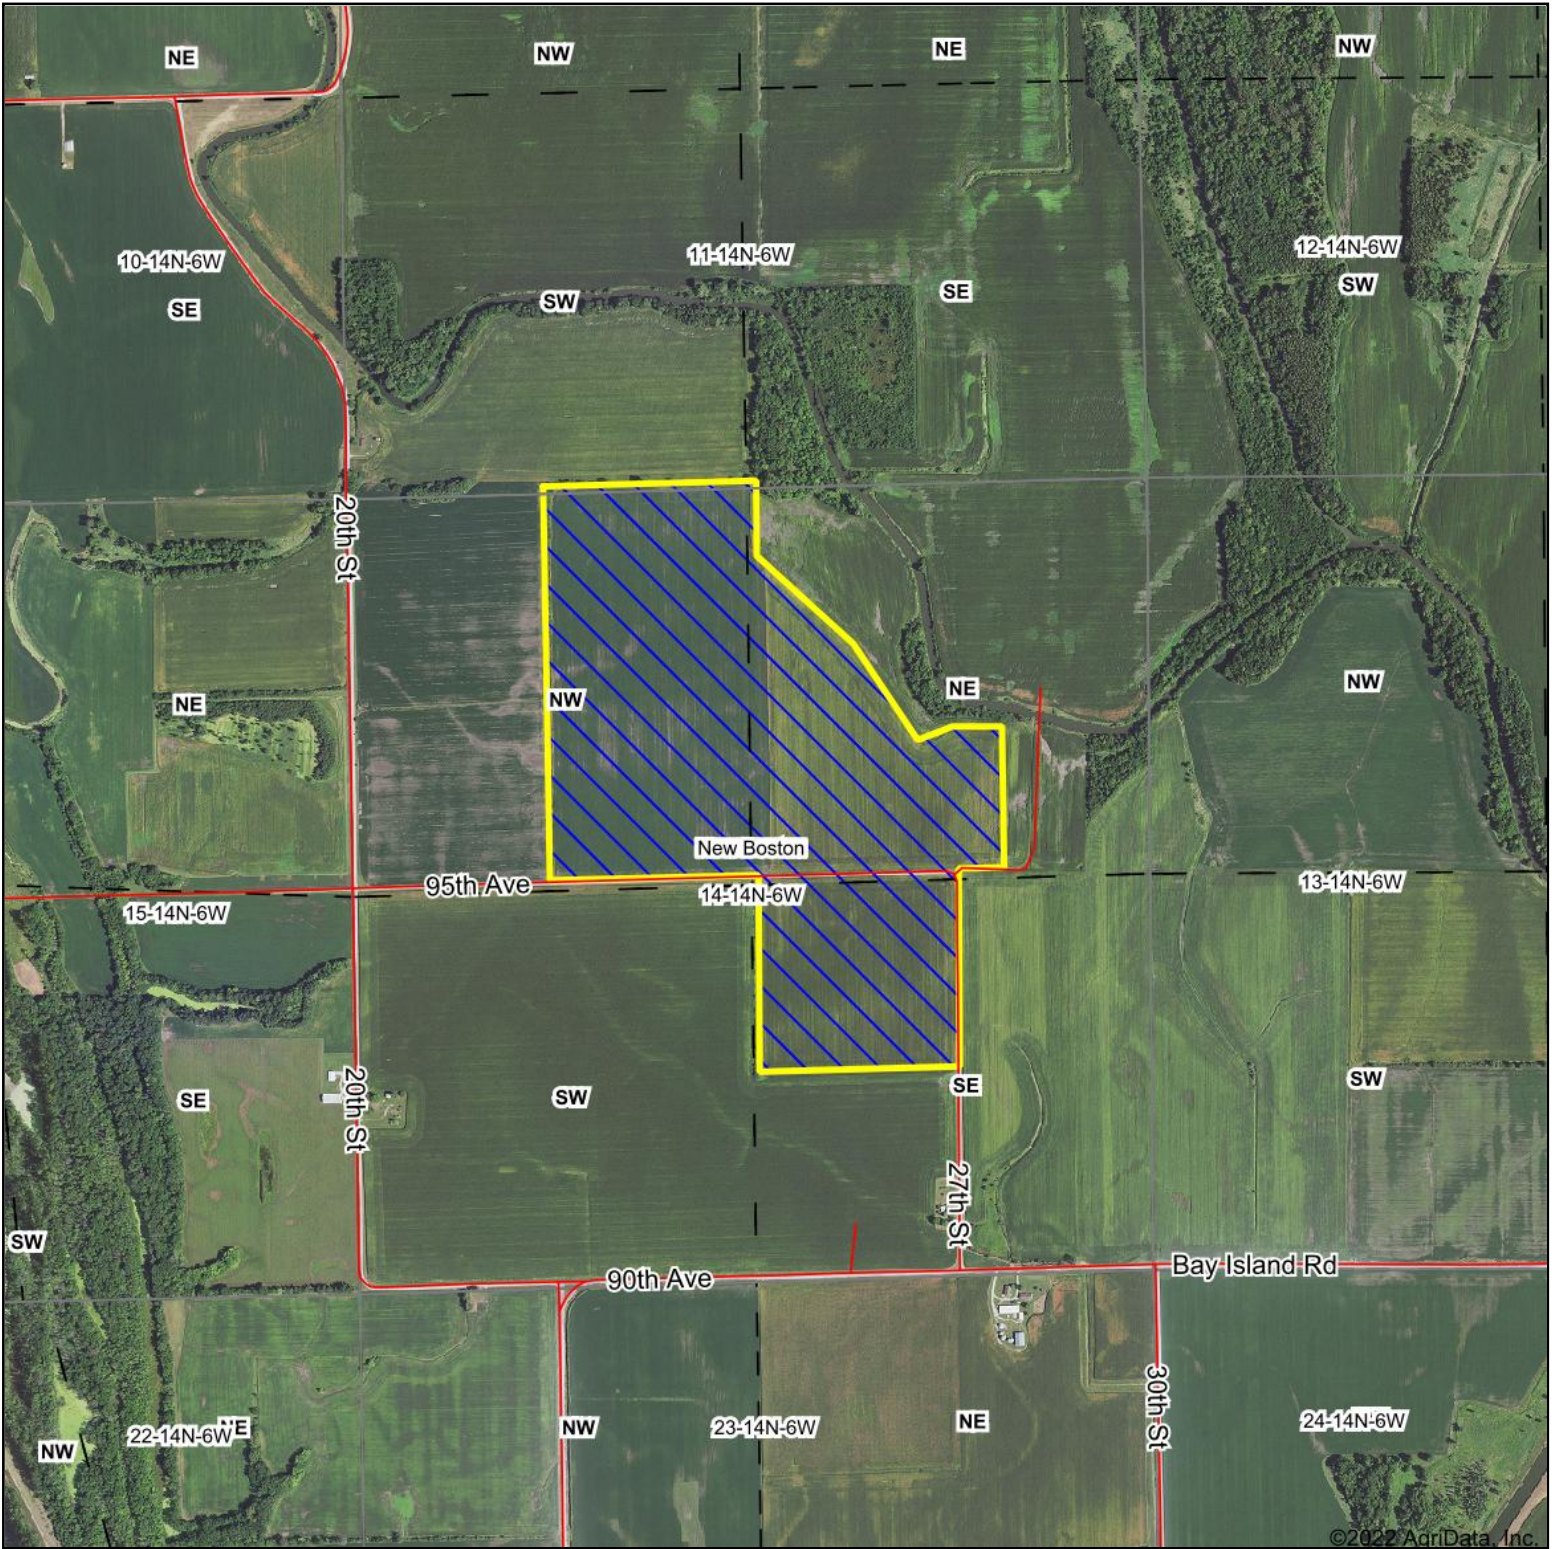

Nopoulos Aerial Map

©2022 AgriData, Inc.

Map Center: 41° 12' 42.17, -91° 2' 33.15

14-14N-6W
Mercer County
Illinois

1/11/2022