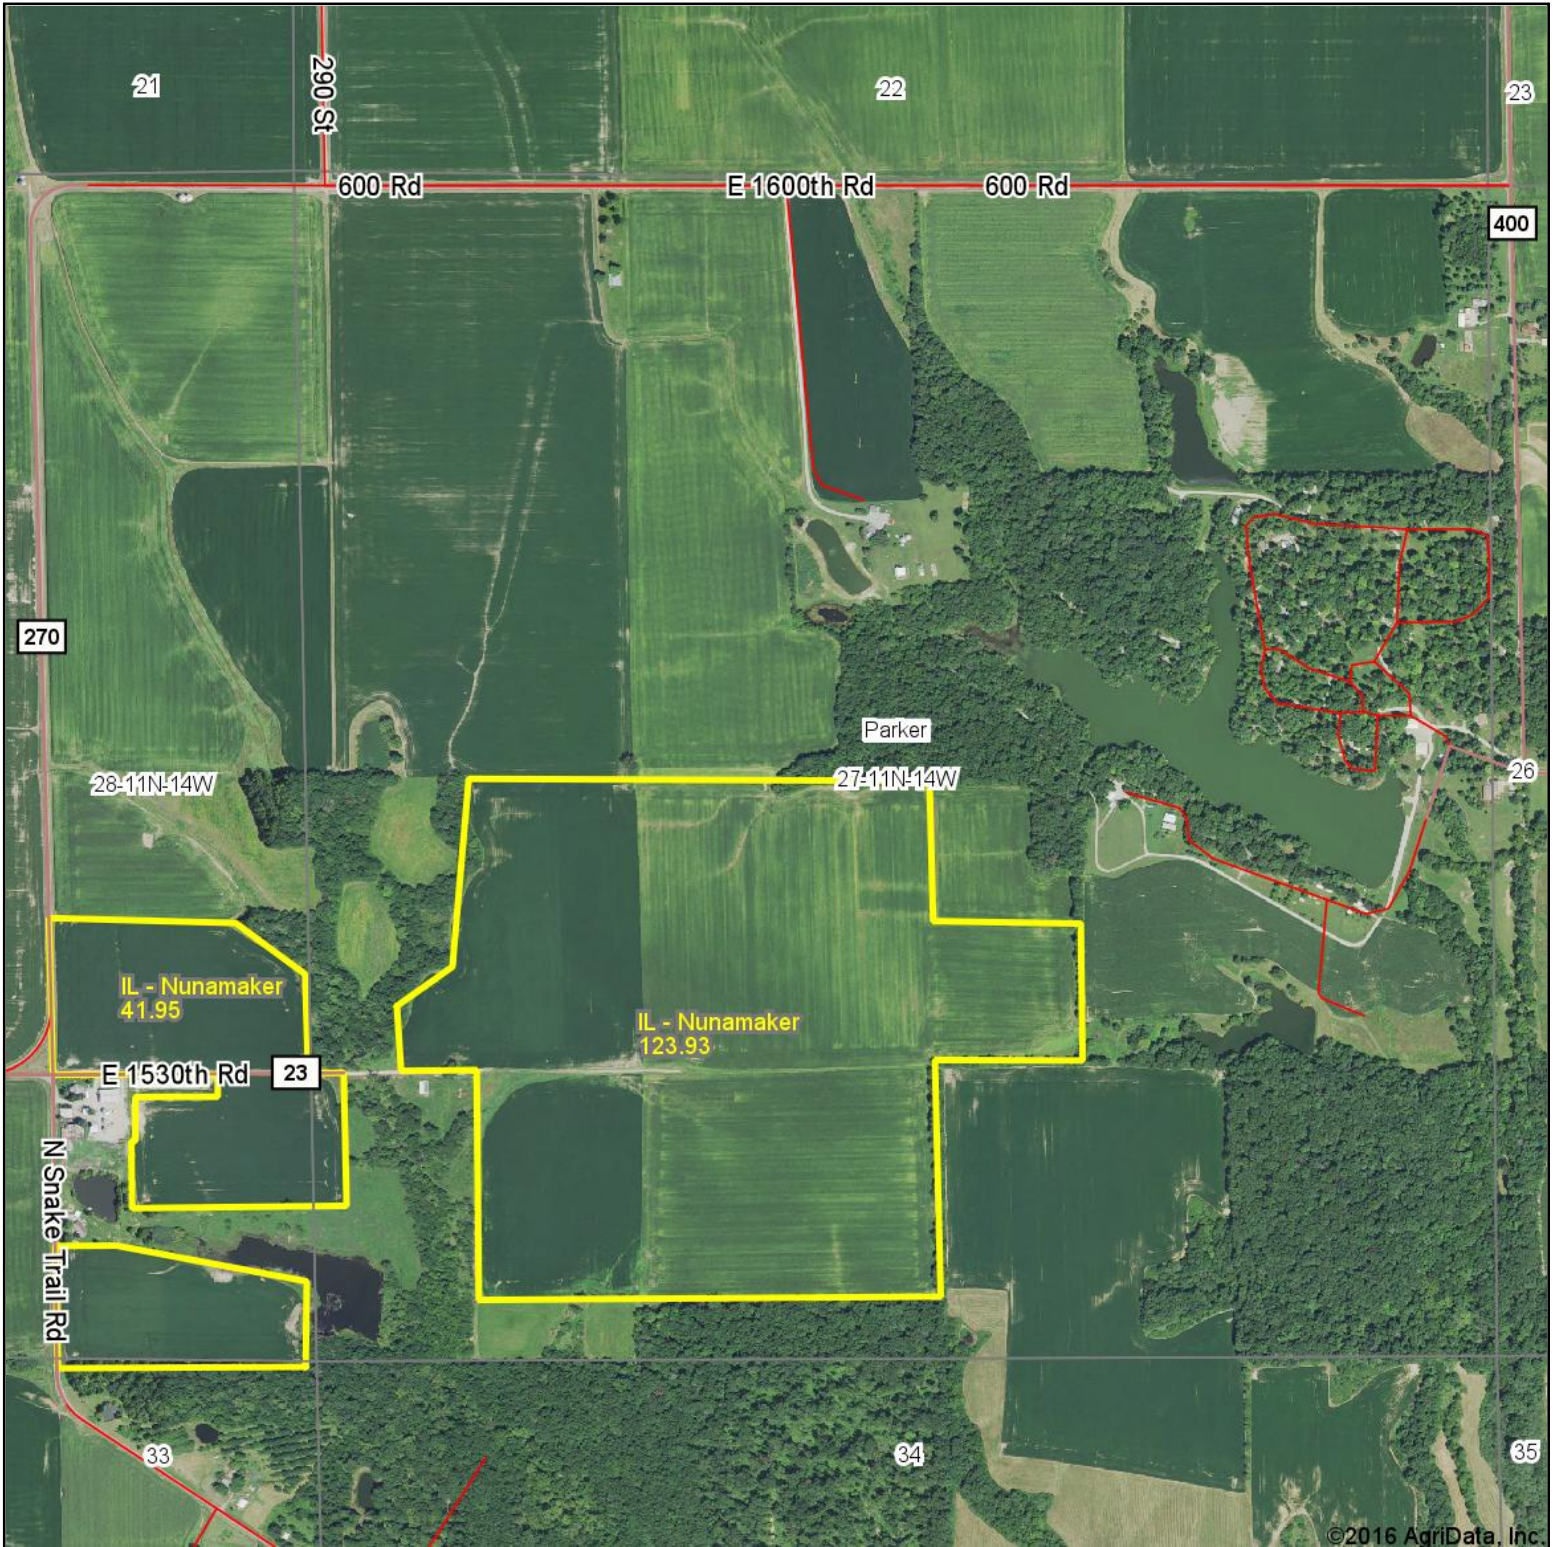

Nunamaker Aerial Map

©2016 AgriData, Inc.

map center: 39° 22' 20.4, -87° 57' 0.74

27-11N-14W
Clark County
Illinois

10/25/2016