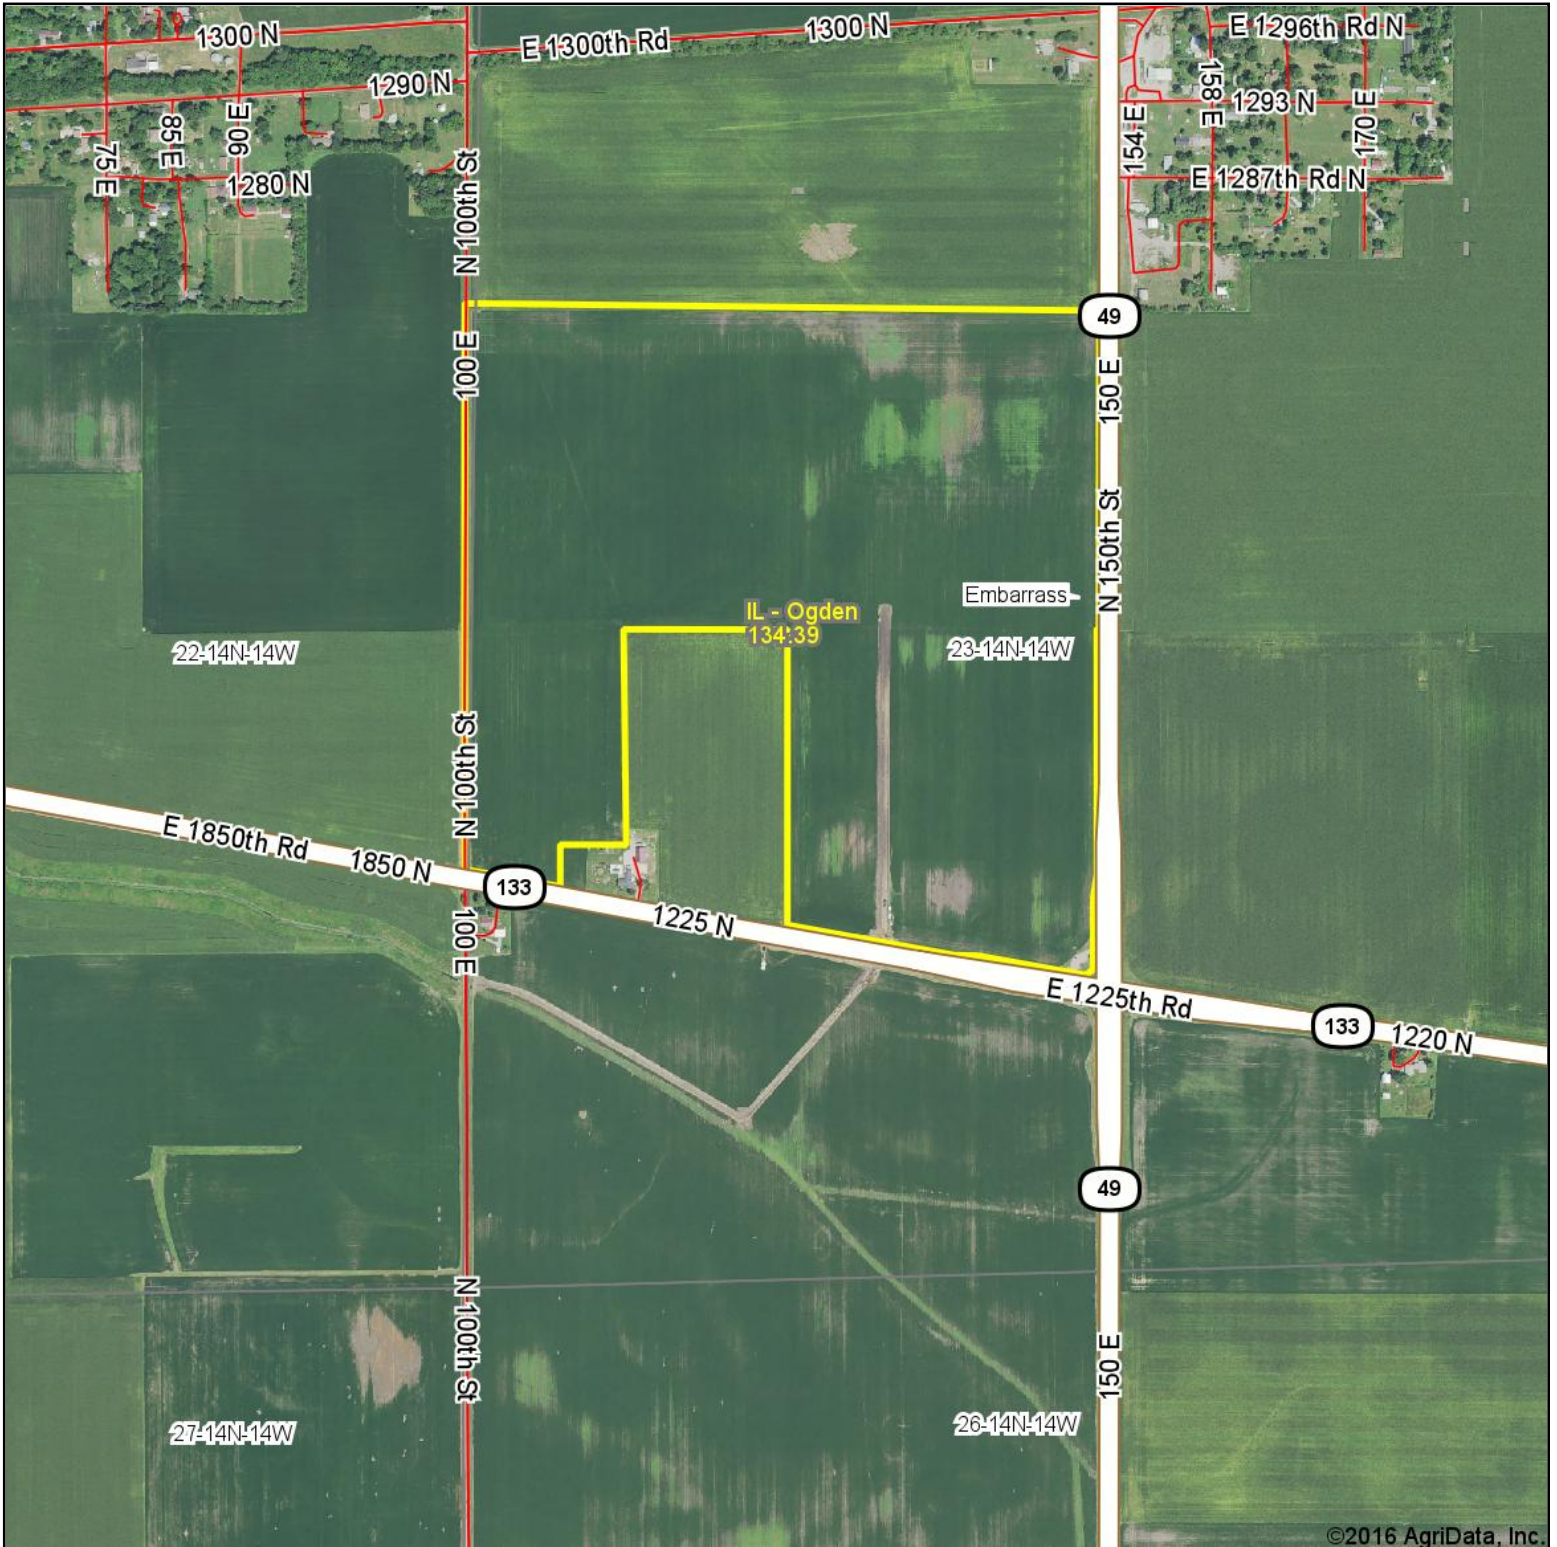

Ogden Aerial Map

©2016 AgriData, Inc.

map center: 39° 38' 52.76, -87° 56' 31.11

Maps Provided By:

 CUSTOMIZED ONLINE MAPPING
 © AgriData, Inc. 2016 www.AgriDataInc.com

23-14N-14W
Edgar County
Illinois

10/25/2016