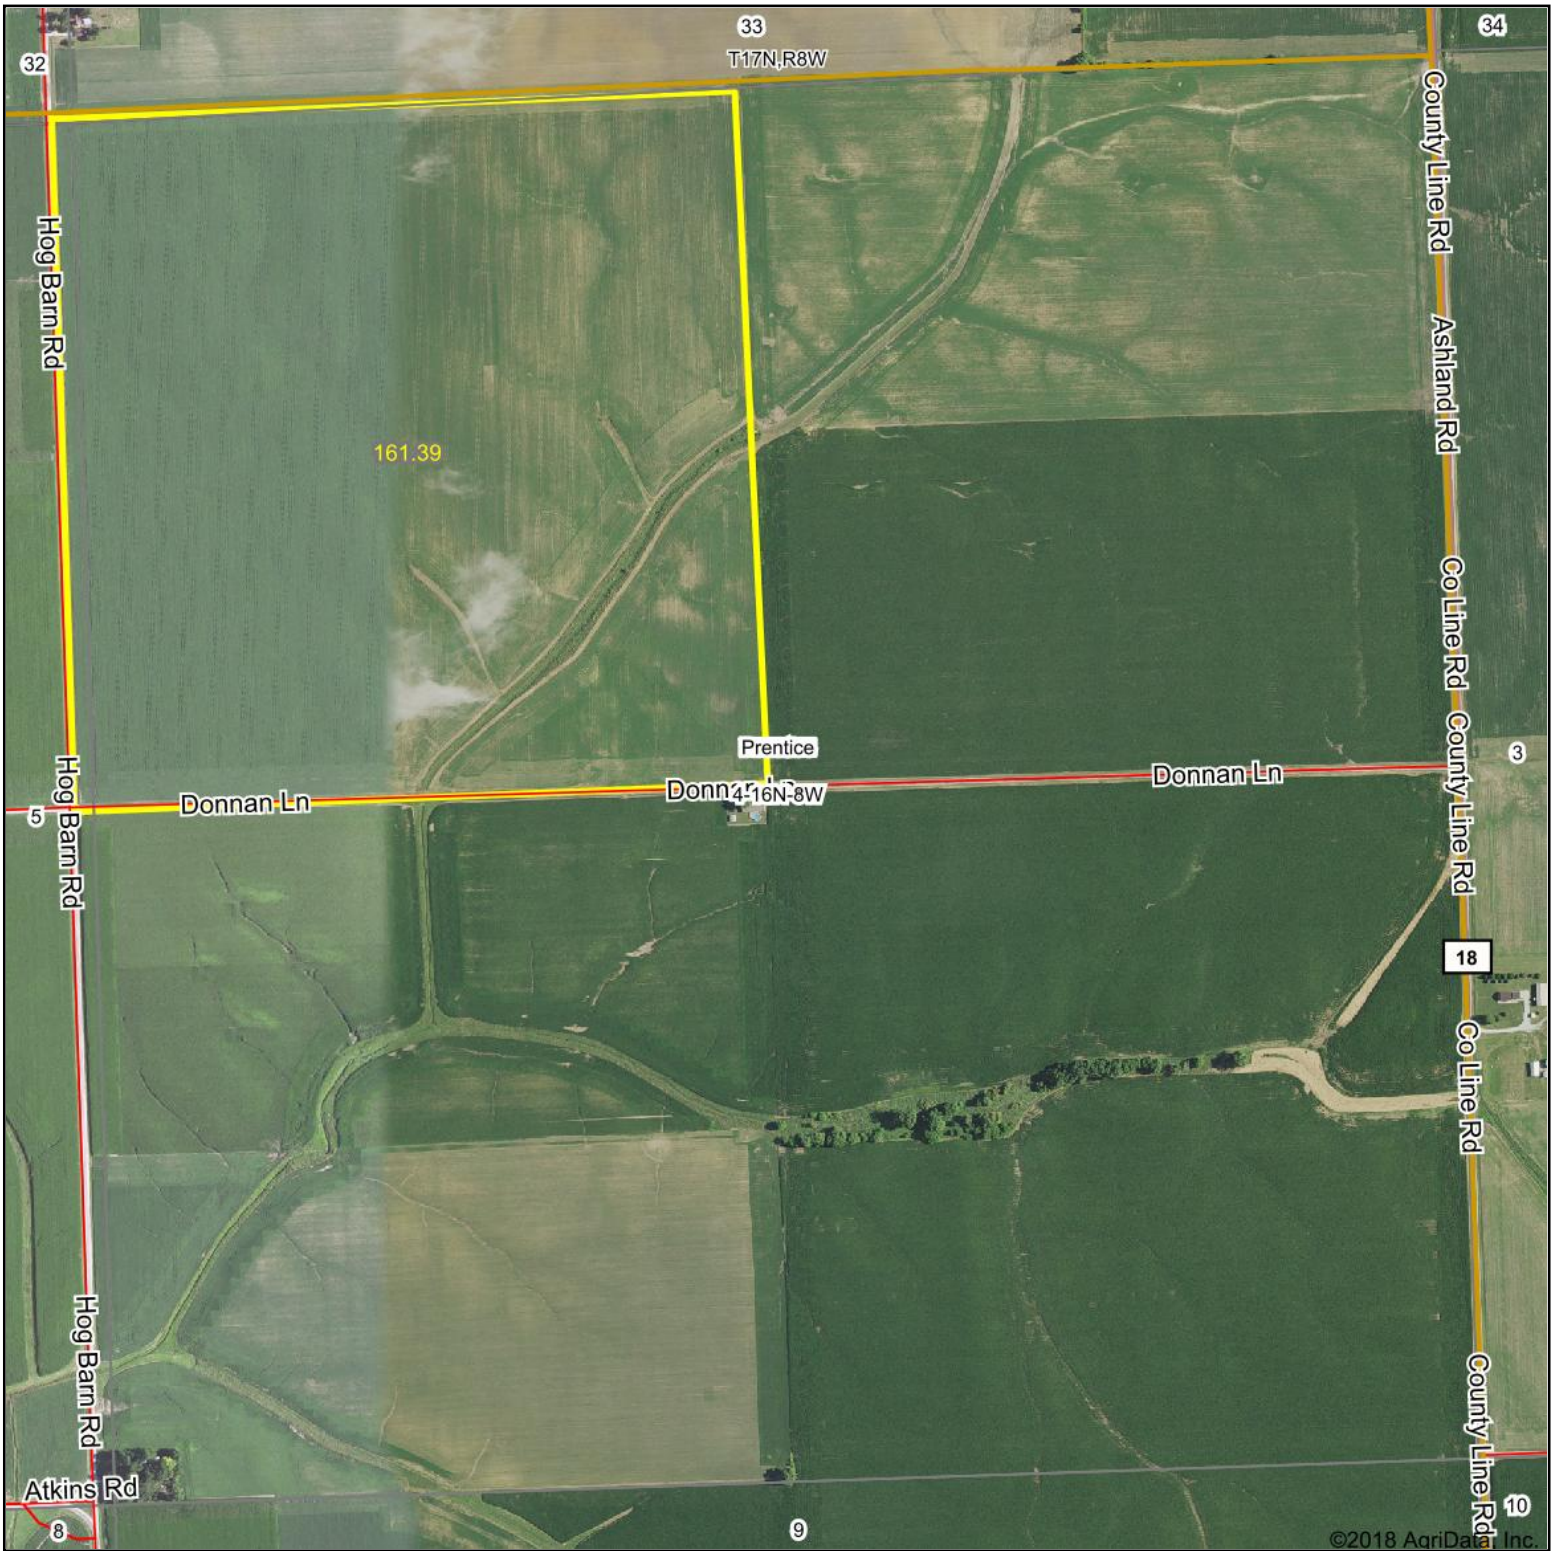

Pleasant Plains - Ashland Morgan Aerial Map

©2018 AgriData Inc.

map center: 39° 51' 55.73, -90° 0' 13.41

4-16N-8W
Morgan County
Illinois

7/10/2018