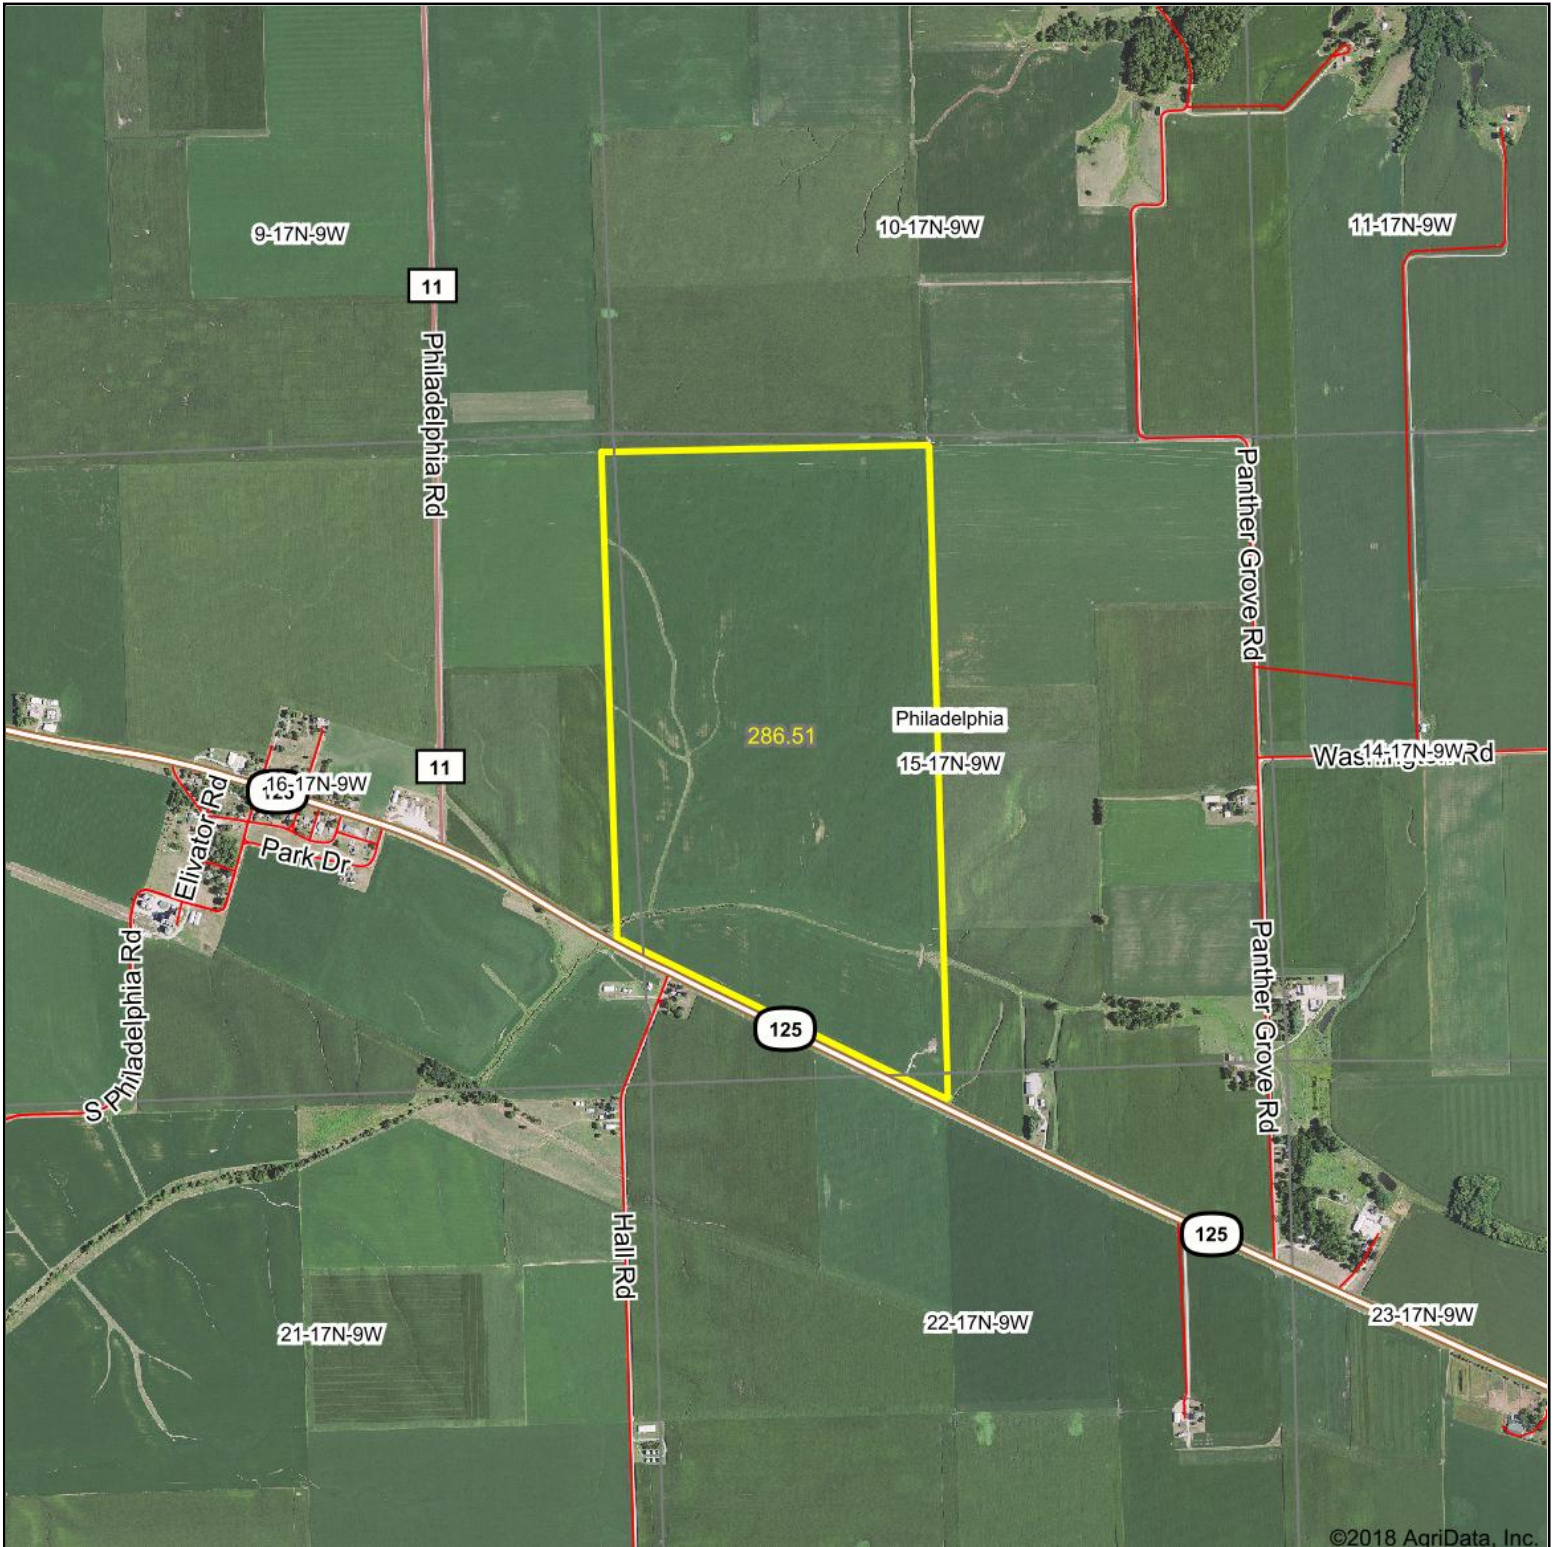

# Pleasant Plains - Philadelphia Aerial Map

©2018 AgriData, Inc.

map center: 39° 55' 24.48, -90° 6' 8.97

**15-17N-9W**  
**Cass County**  
**Illinois**

7/10/2018