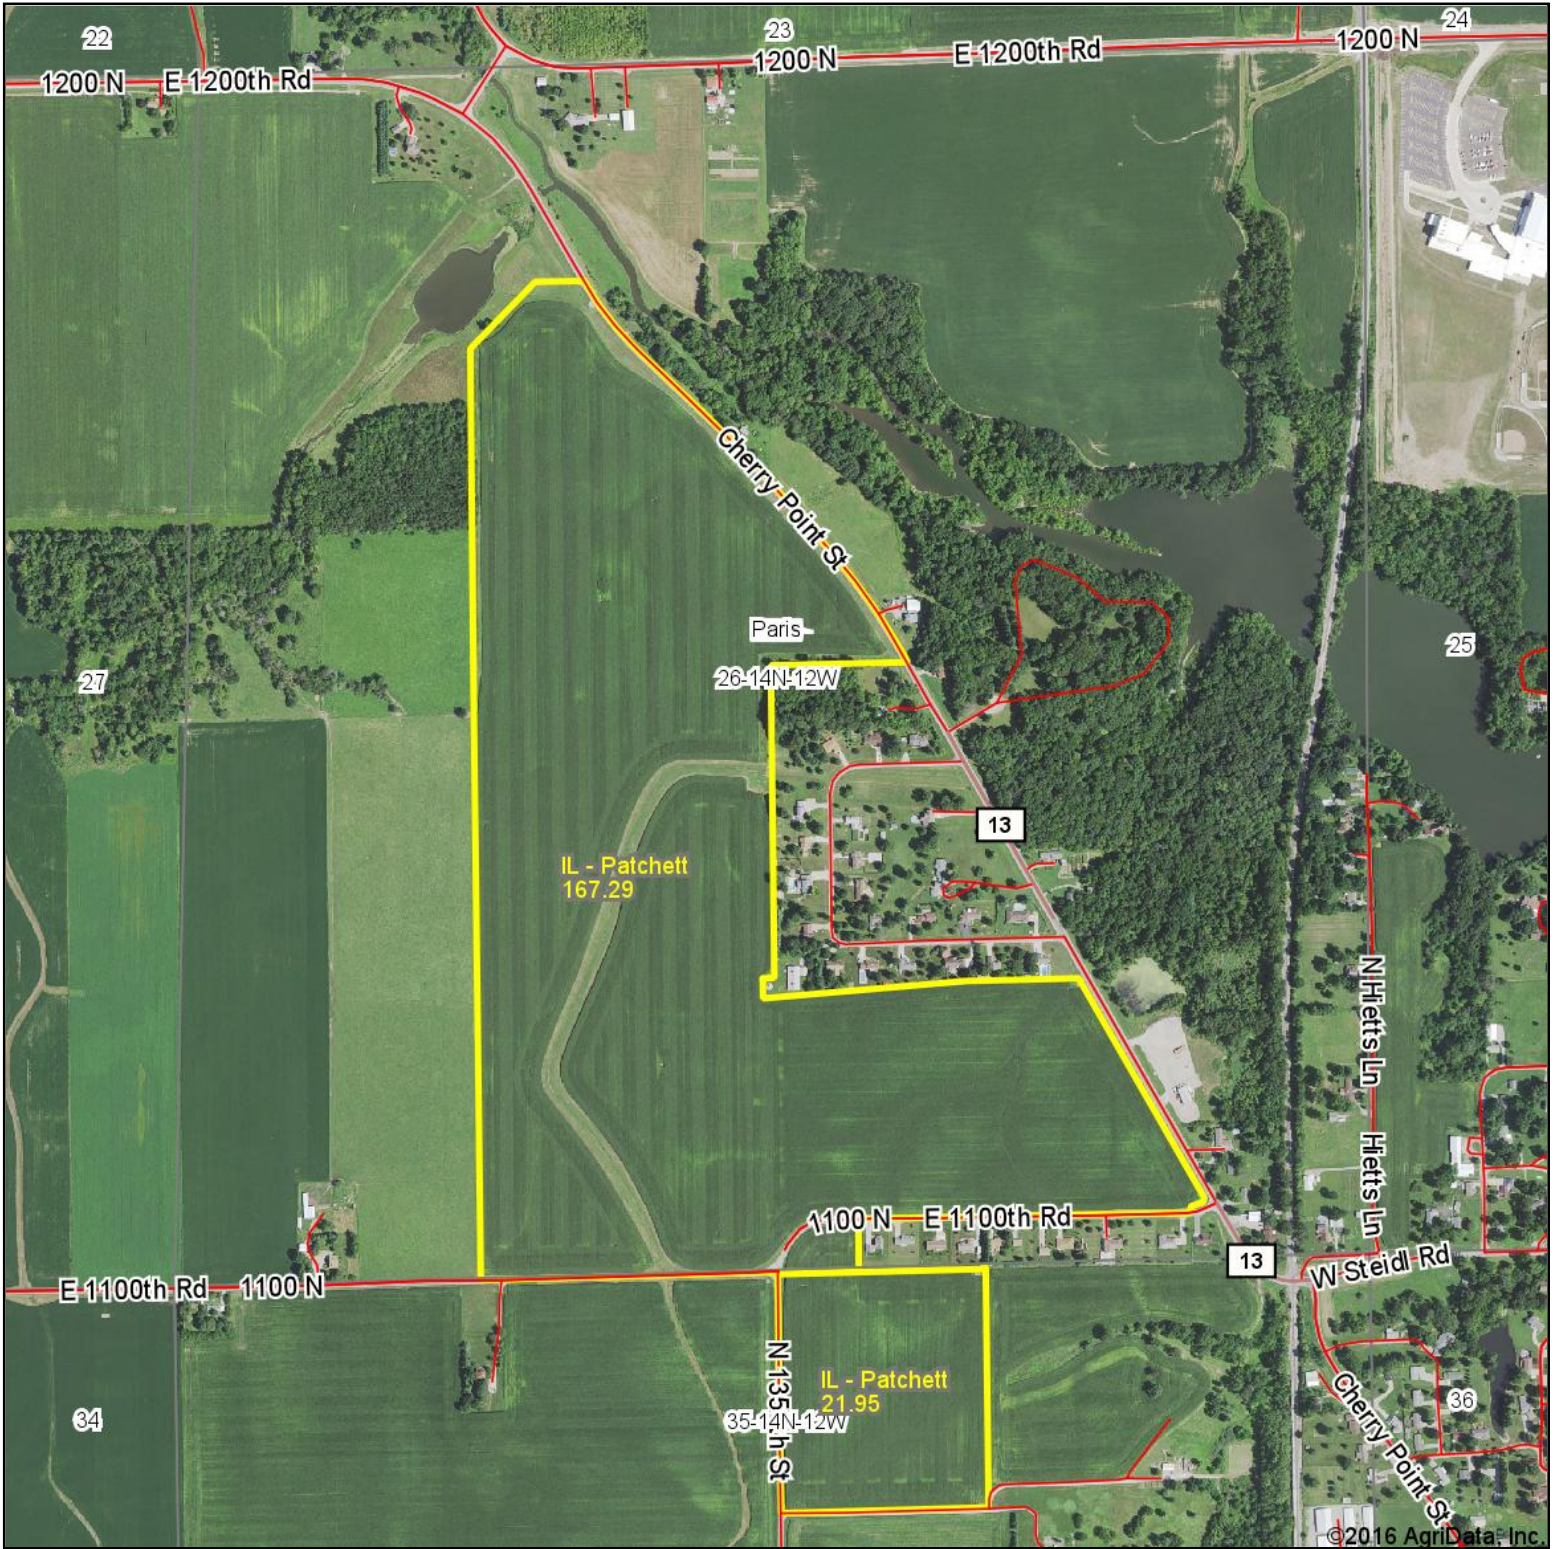

Patchett Aerial Map

map center: 39° 38' 18.03, -87° 42' 48.14

Maps Provided By:

© AgriData, Inc. 2016

www.AgrIDataInc.com

26-14N-12W
Edgar County
Illinois

10/25/2016