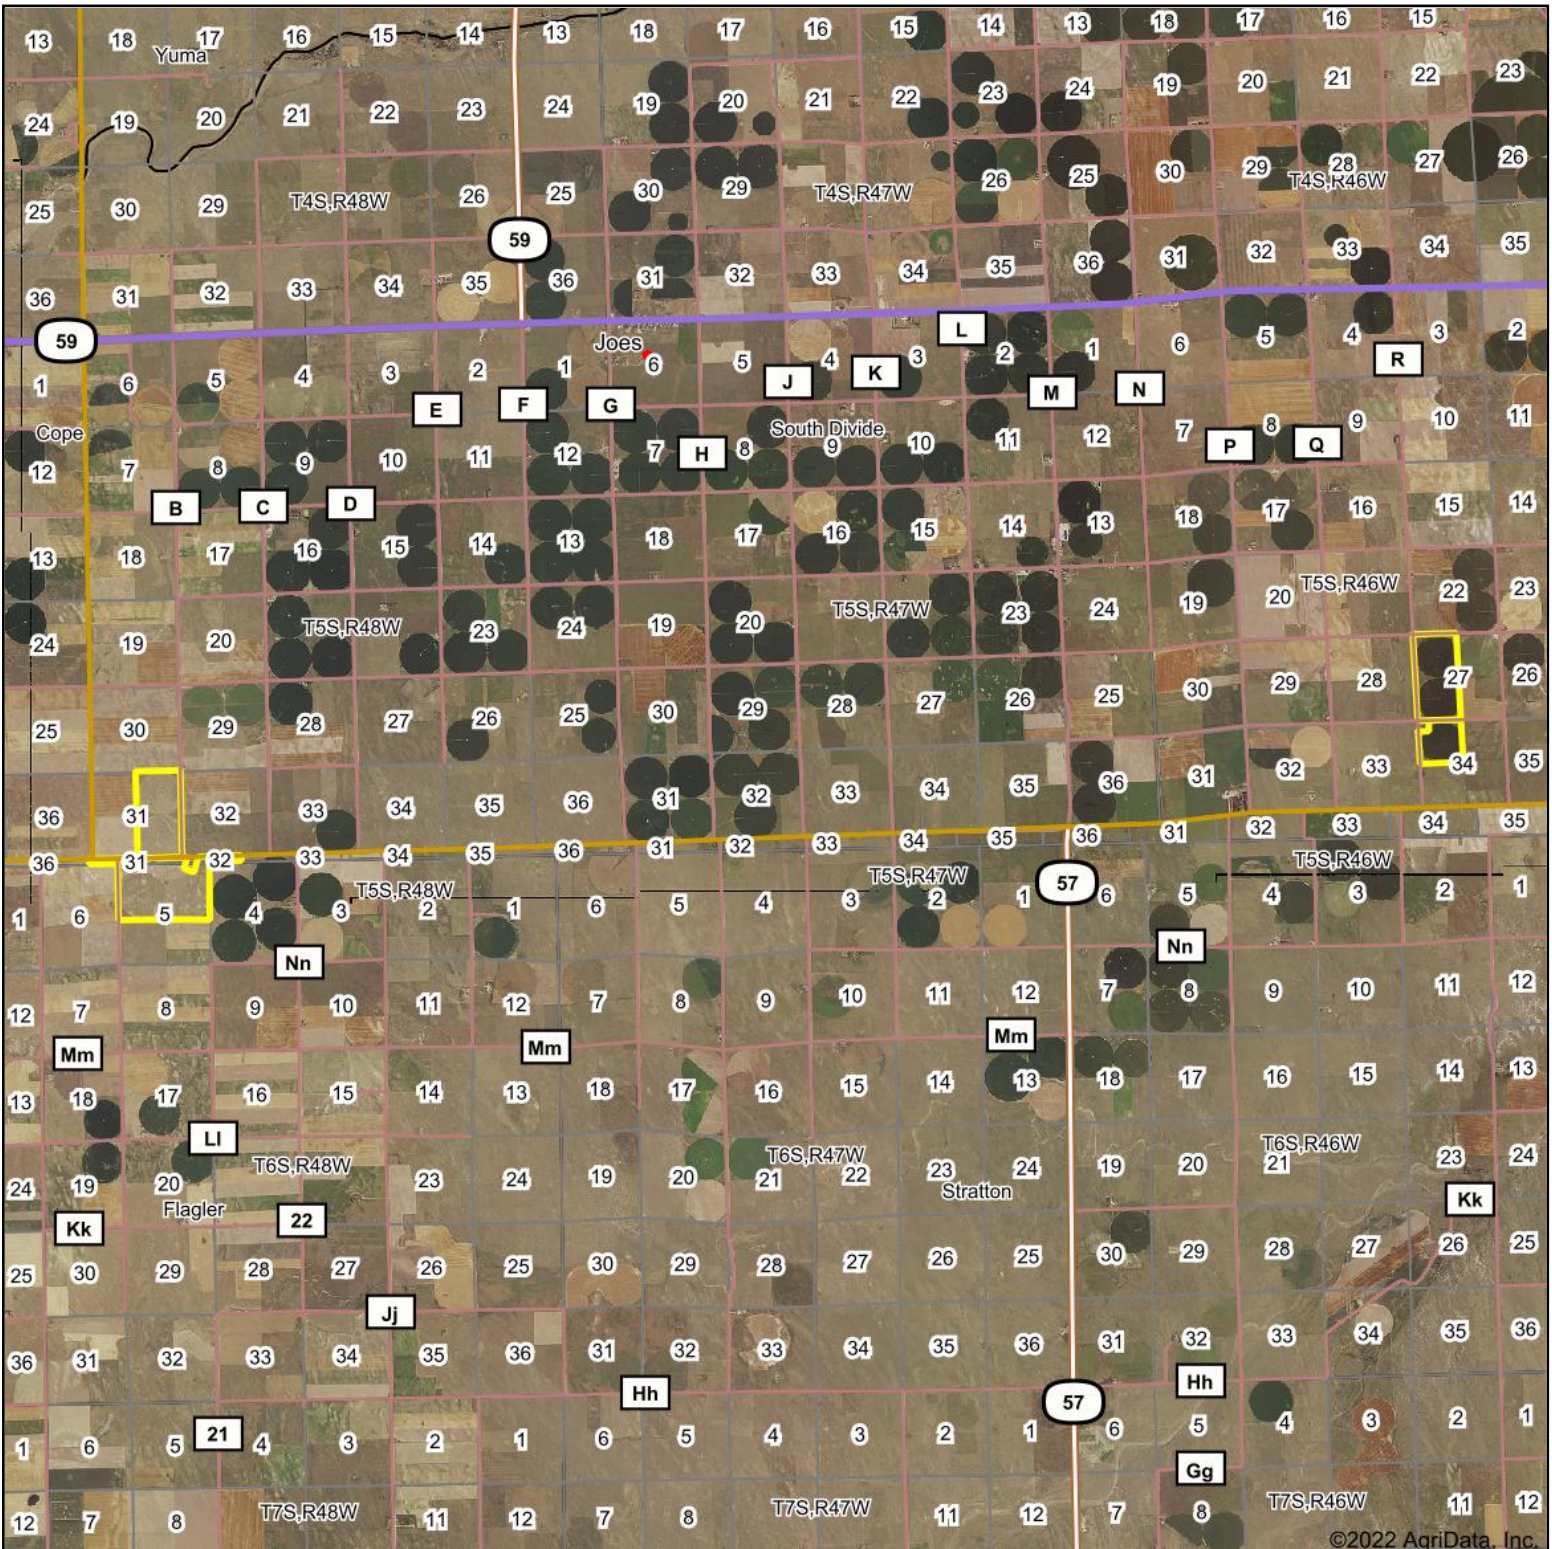

Aerial Map

Map Center: 39° 34' 42.42, -102° 39' 15.75

32-5S-47W
Yuma County
Colorado

3/30/2022

Maps Provided By:
surety
 CUSTOMIZED ONLINE MAPPING
 © AgriData, Inc. 2021 www.AgriDataInc.com