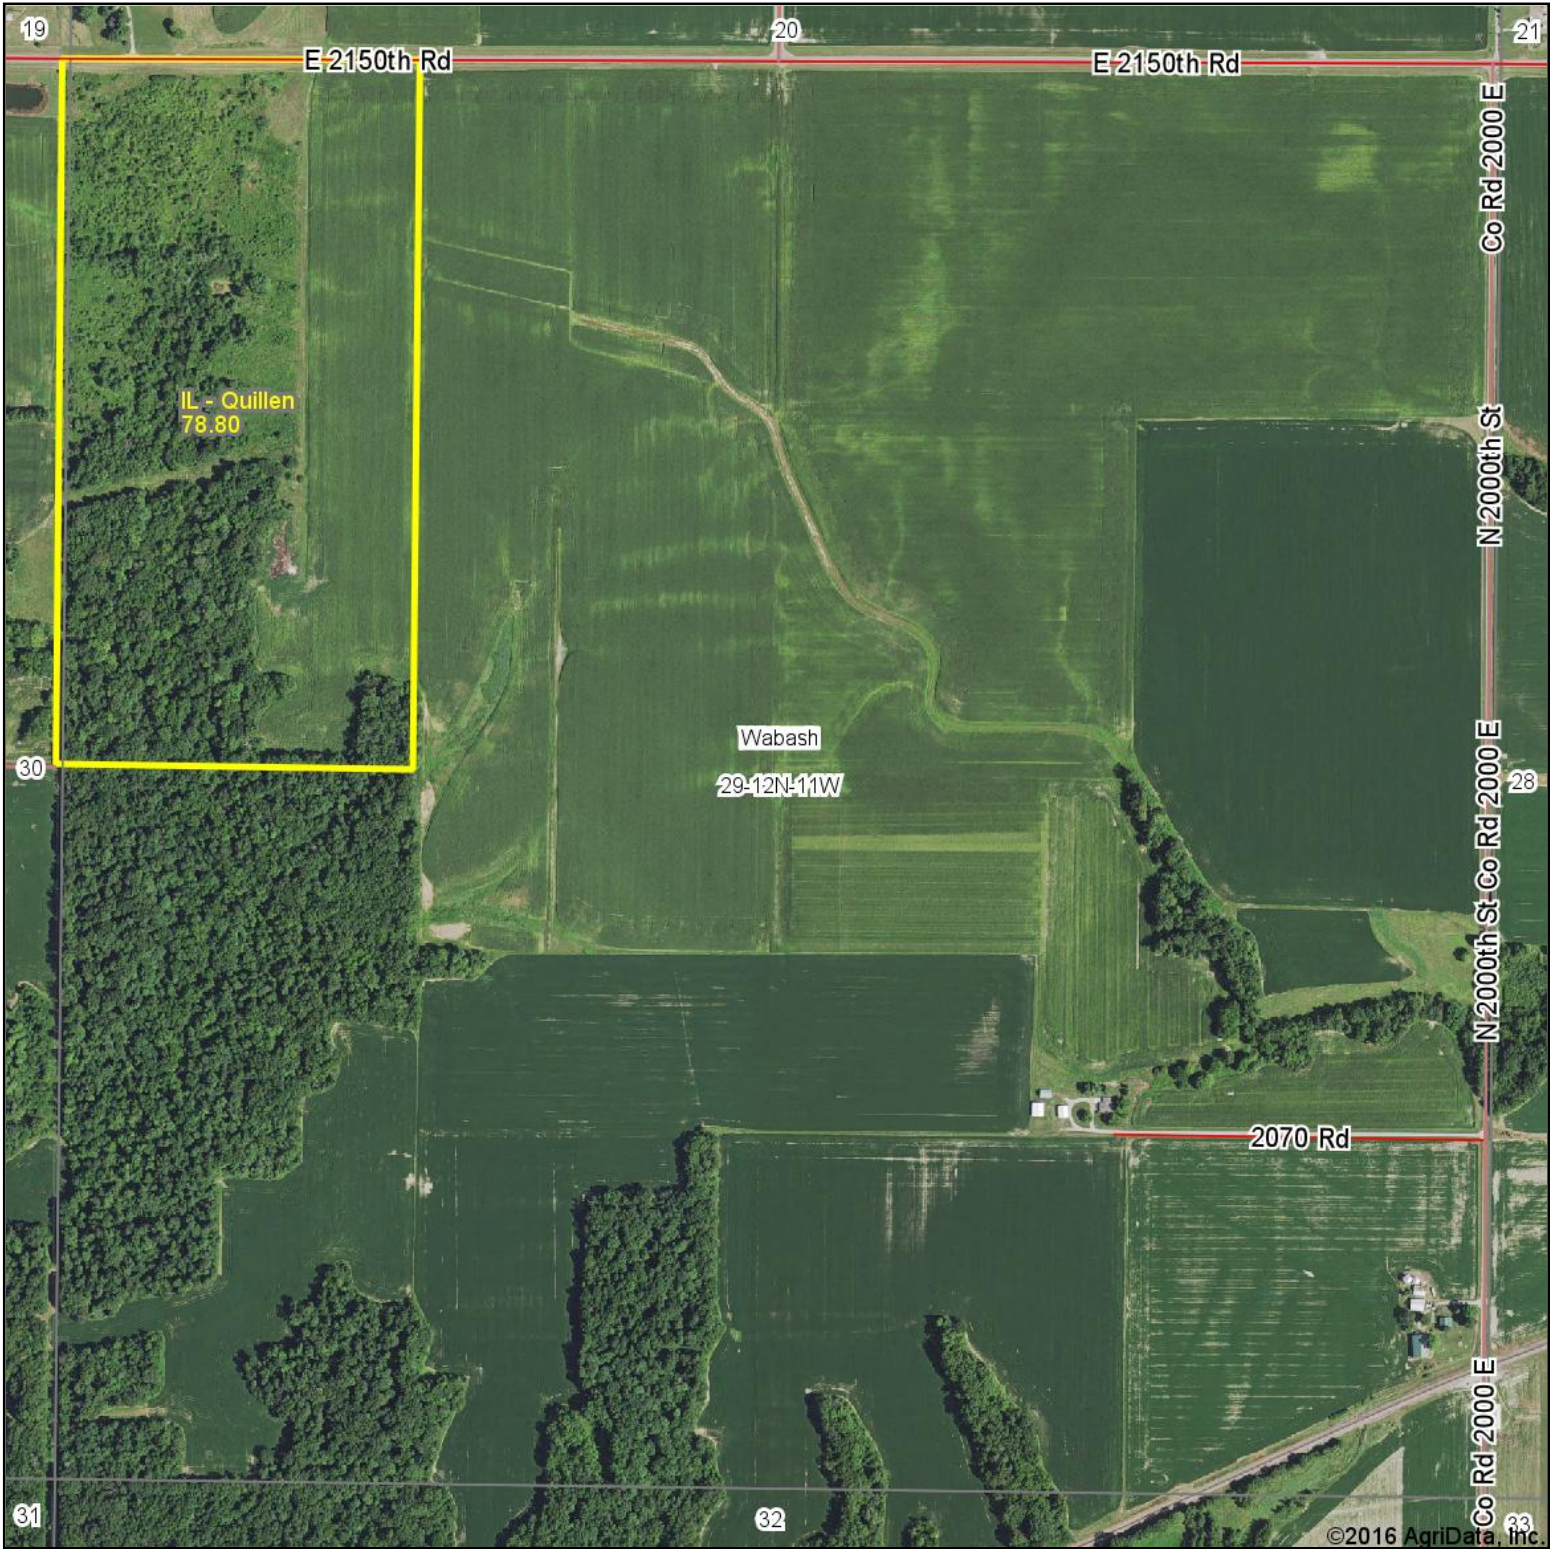

Quillen Aerial Map

©2016 AgriData, Inc.

map center: 39° 27' 18.16, -87° 39' 25.67

29-12N-11W
Clark County
Illinois

10/25/2016