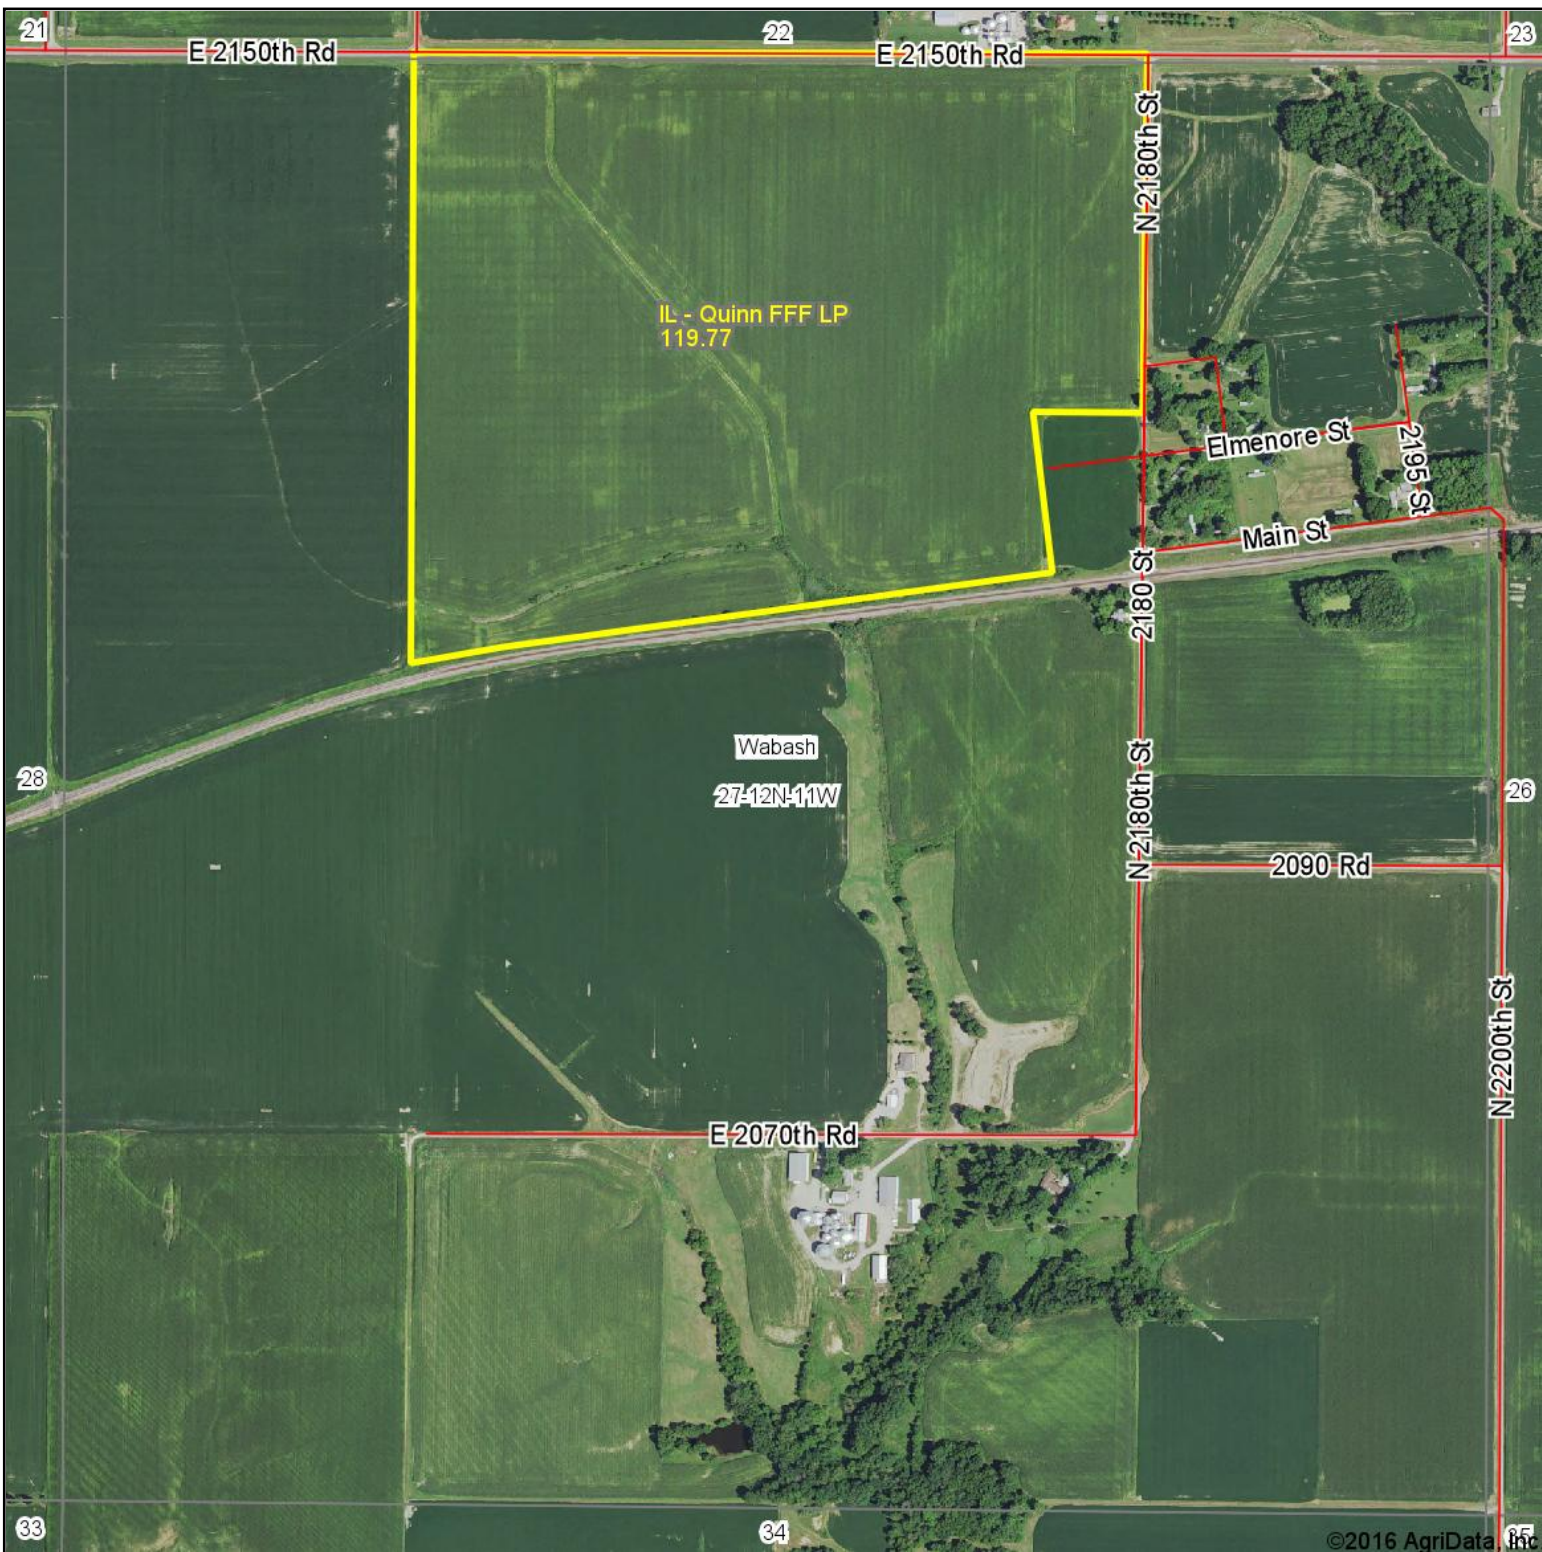

Quinn FFF LP Aerial Map

map center: 39° 27' 17.9, -87° 37' 10.82

Maps Provided By:

© AgriData, Inc. 2016 www.AgriDataInc.com

27-12N-11W
Clark County
Illinois

10/25/2016