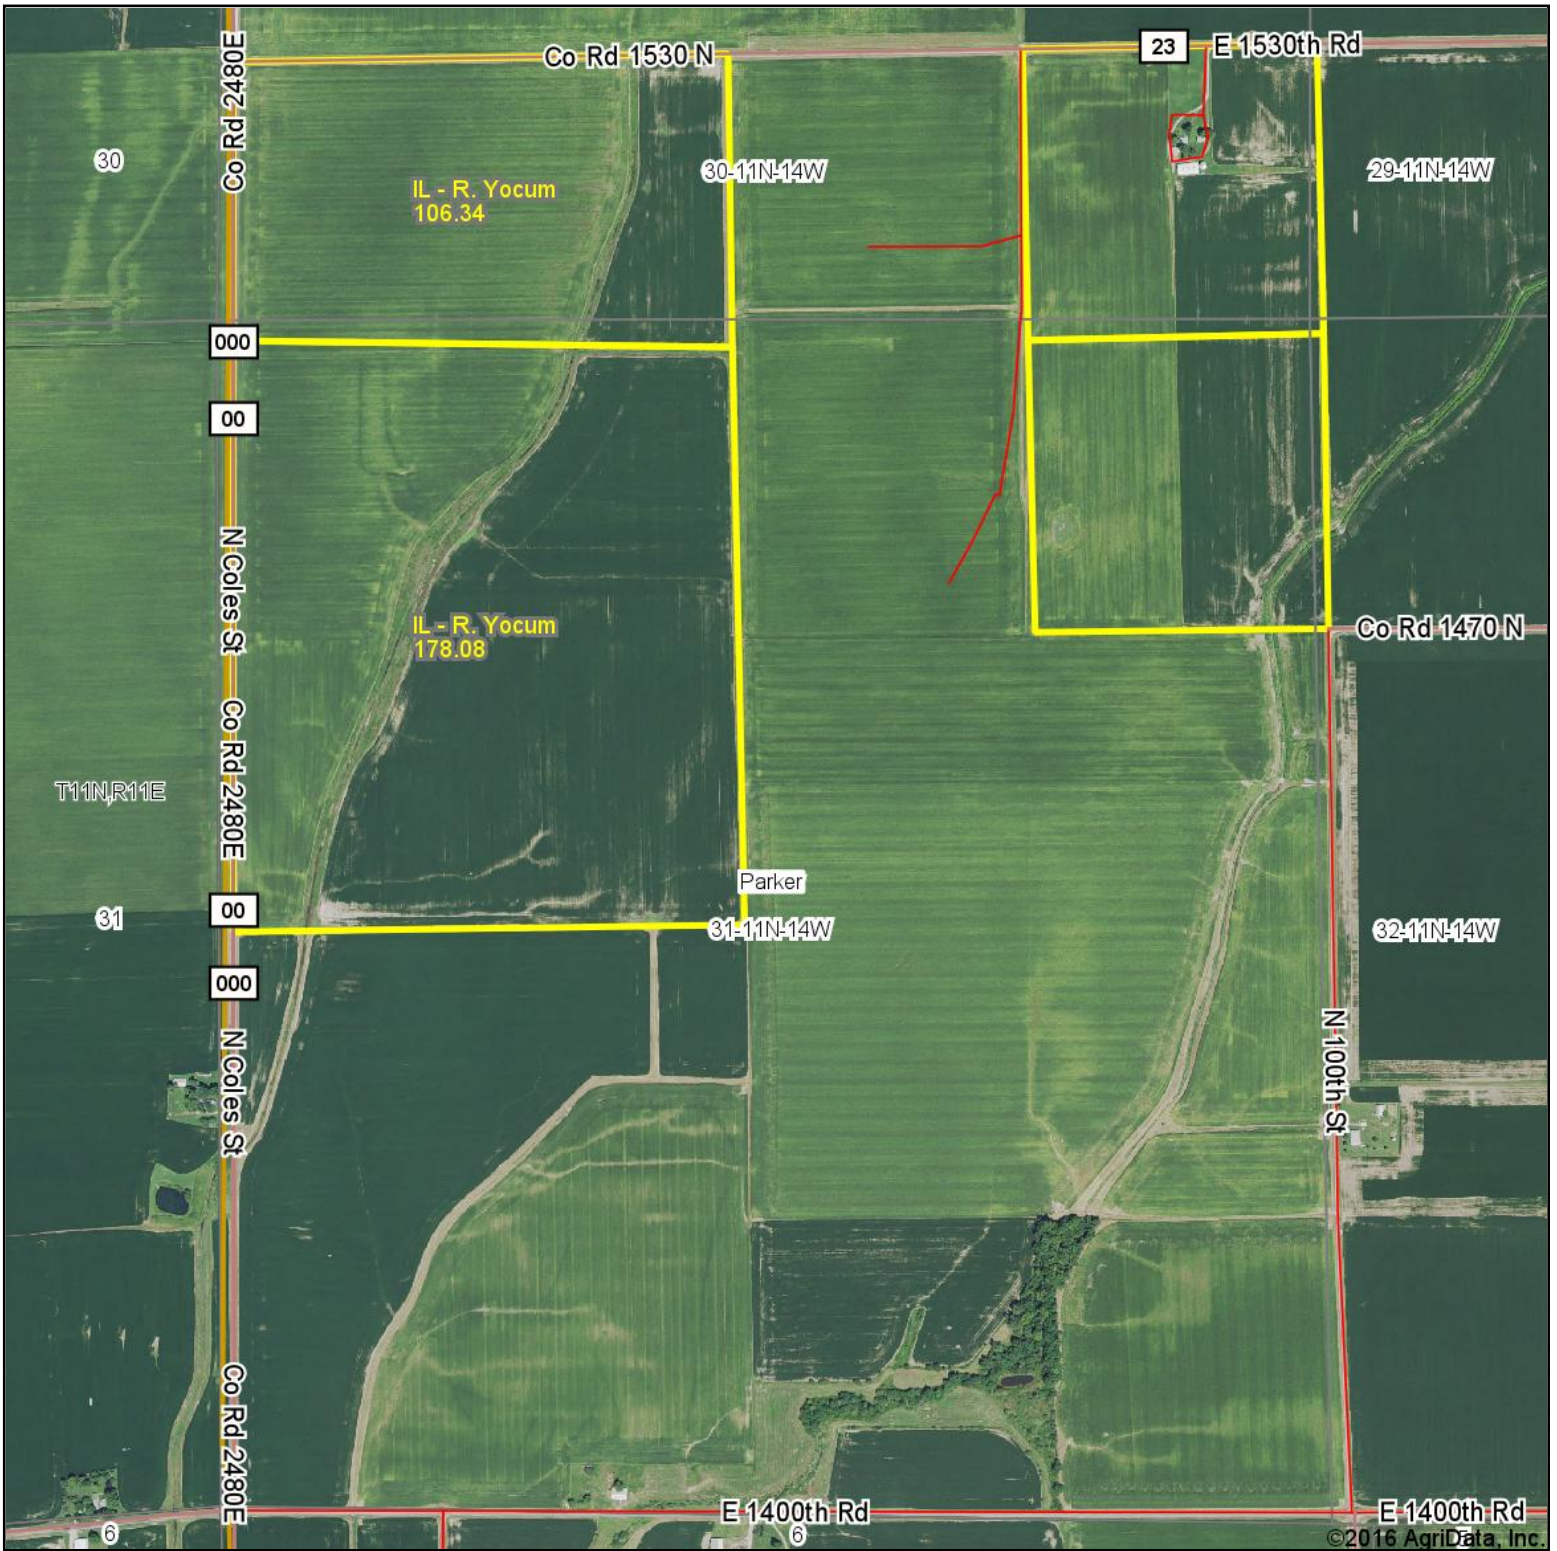

R. Yocum Aerial Map

map center: 39° 21' 32.32, -88° 0' 11.6

31-11N-14W
Clark County
Illinois

10/25/2016