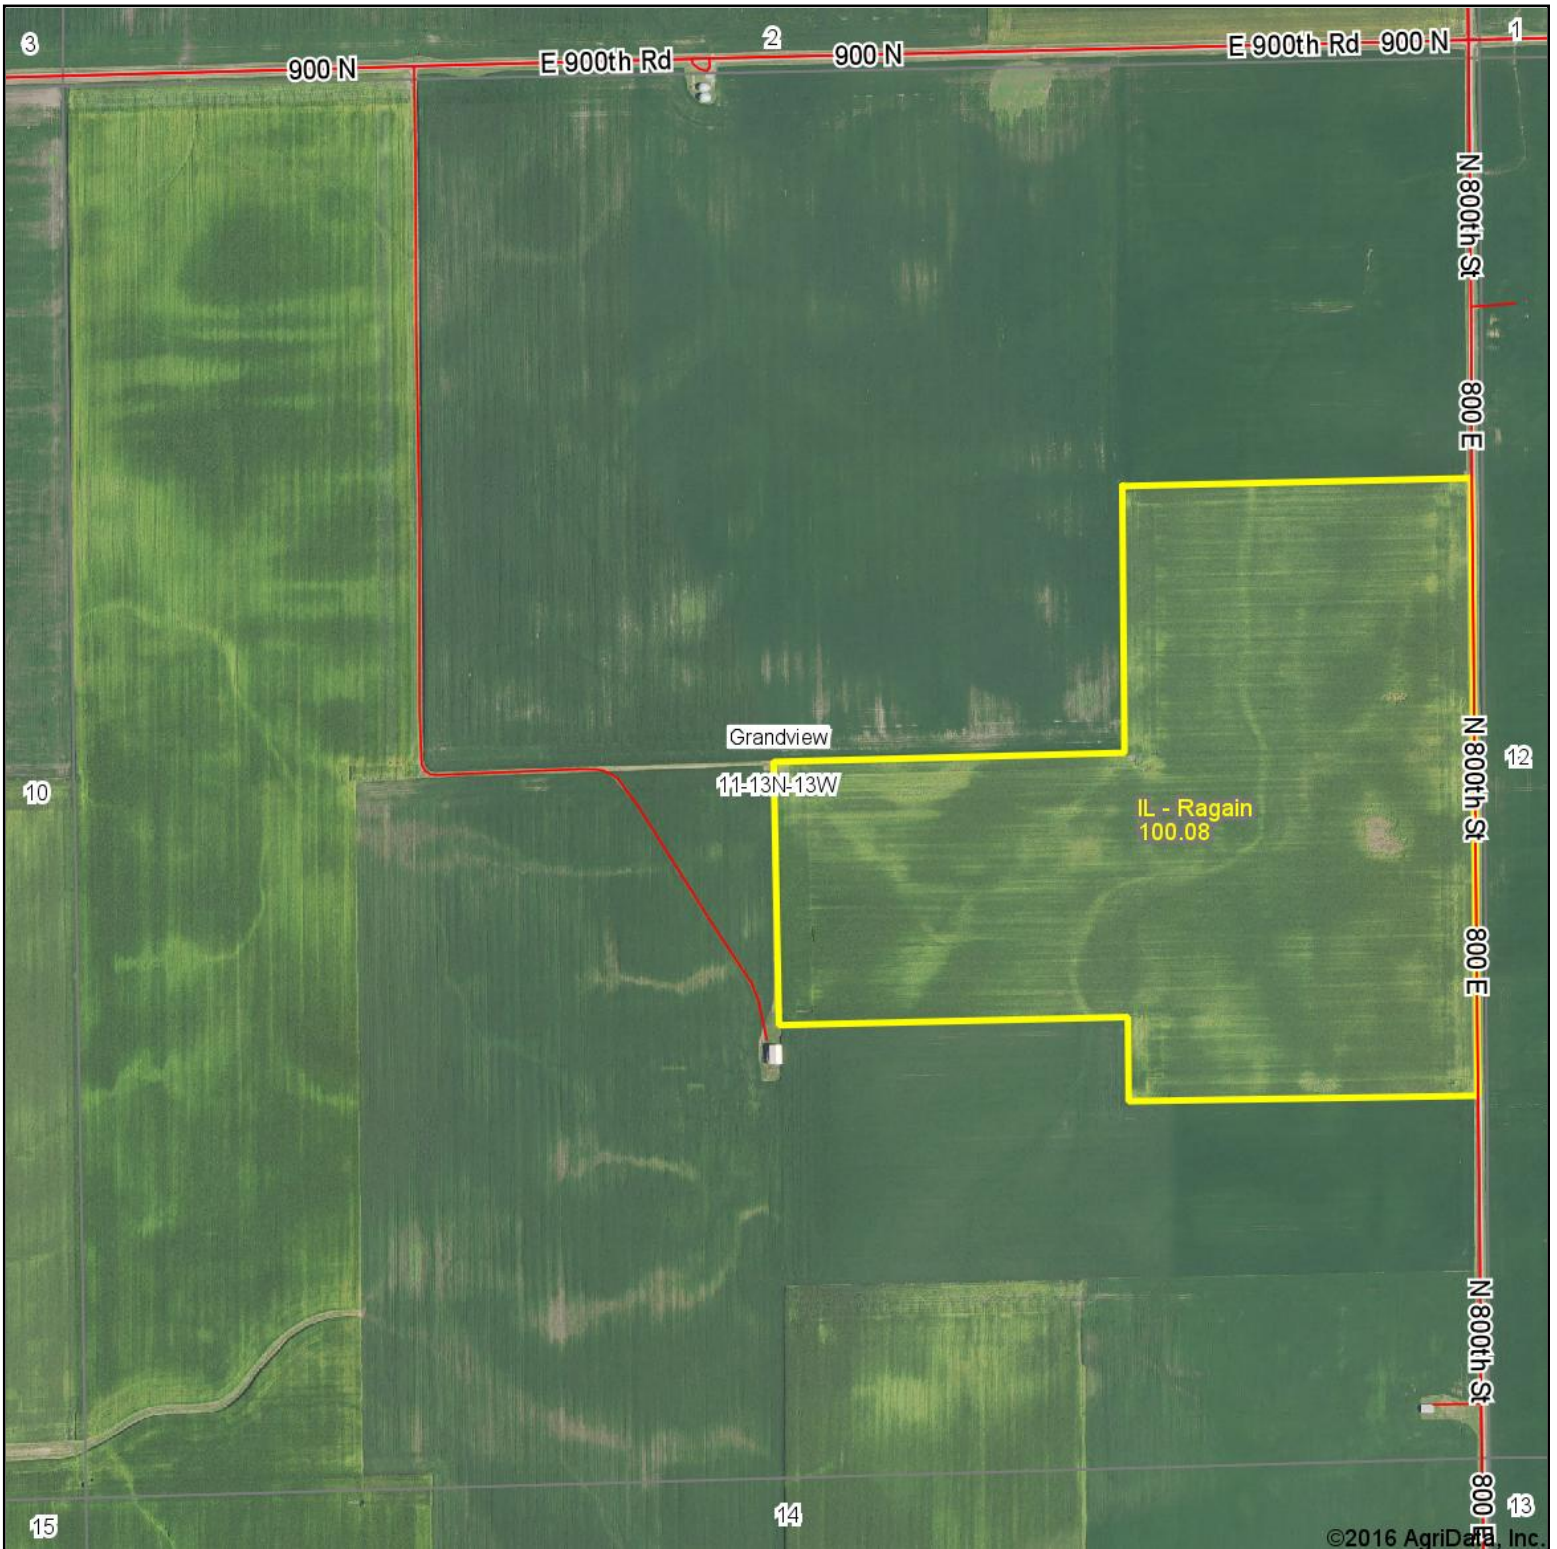

Ragain Aerial Map

©2016 AgriData, Inc.

map center: 39° 35' 36.62, -87° 49' 26.96

Maps Provided By:

© AgriData, Inc. 2016 www.AgriDataInc.com

11-13N-13W
Edgar County
Illinois

10/25/2016