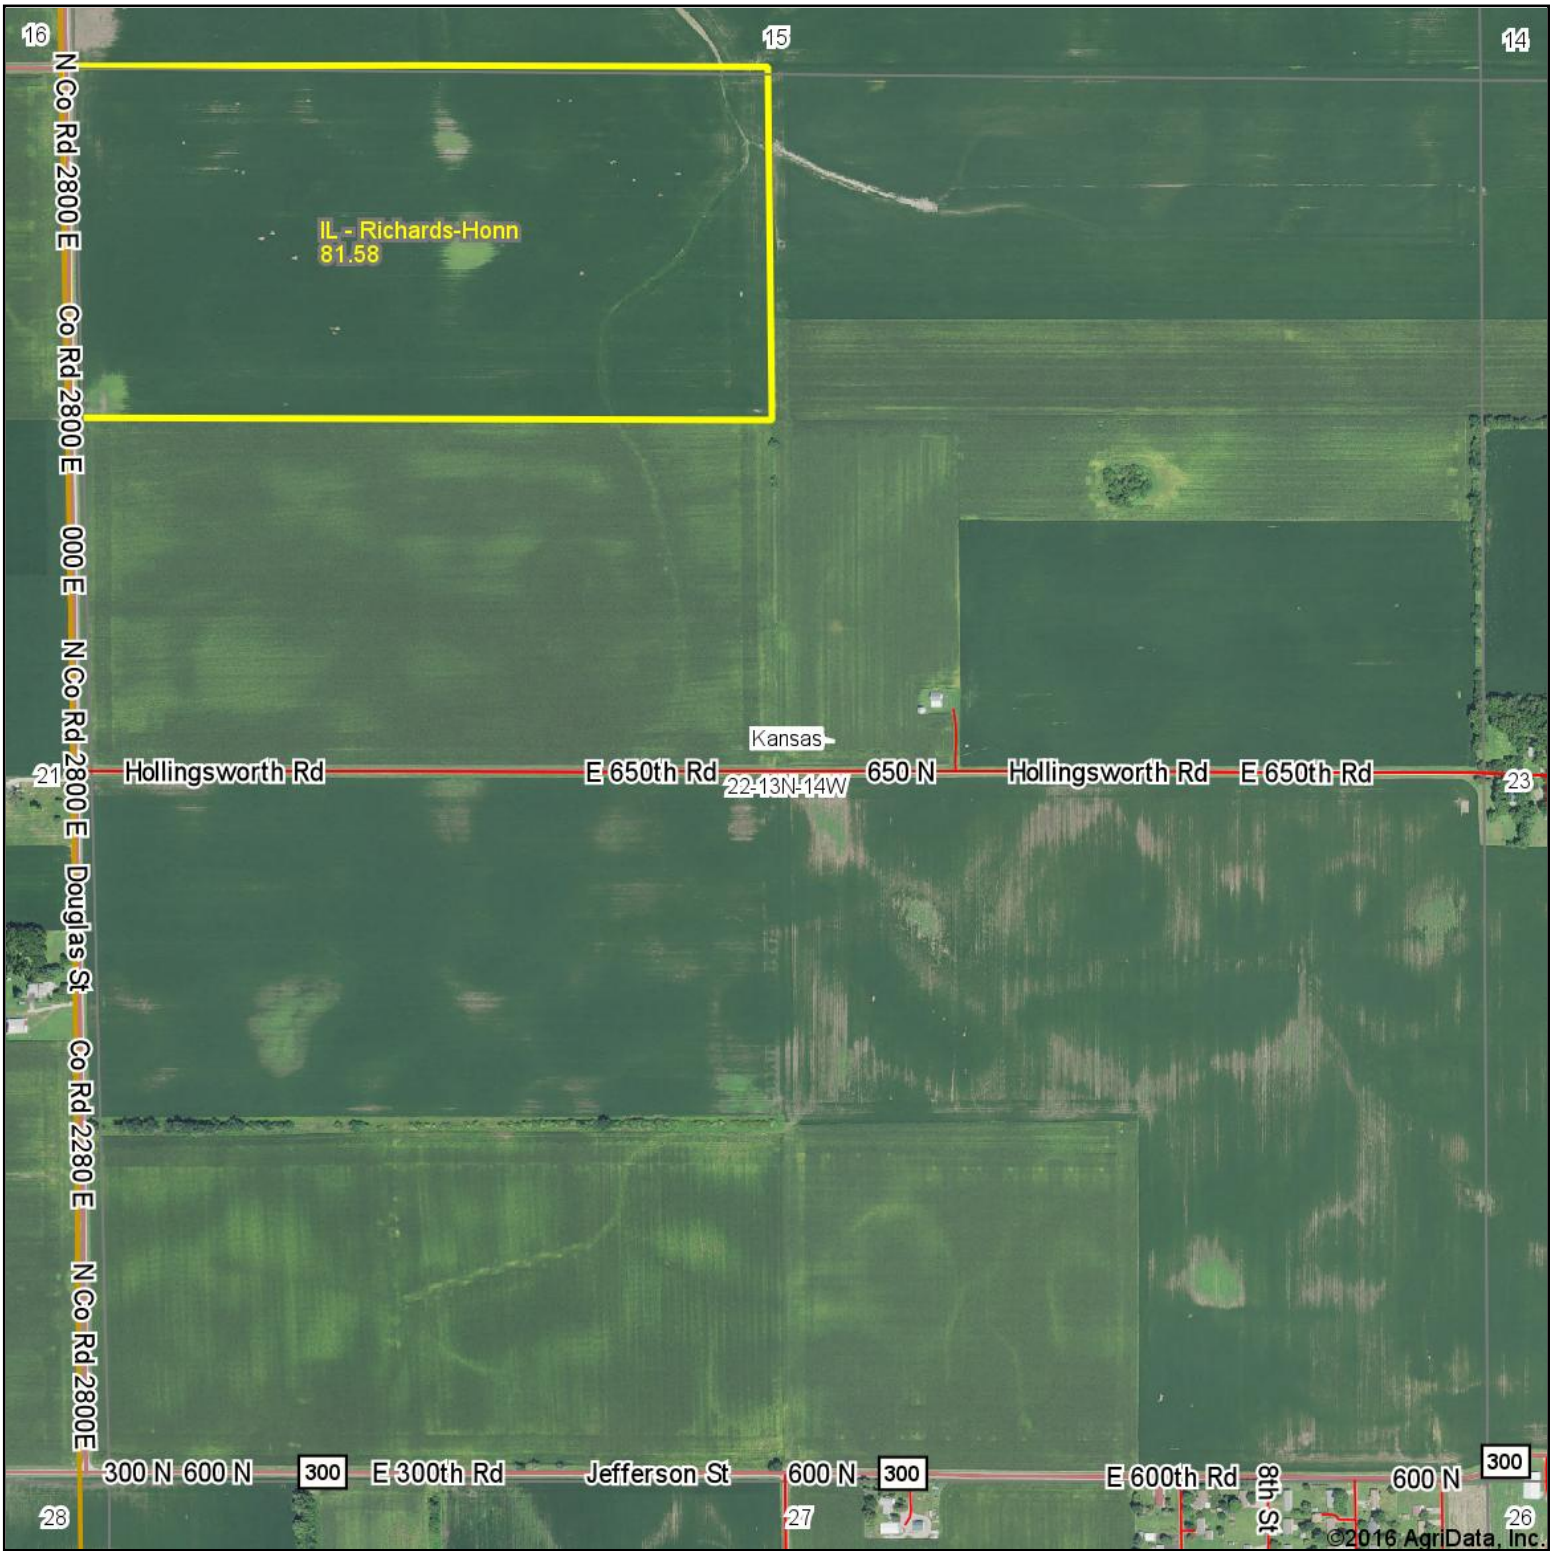

Richards - Honn Aerial Map

map center: 39° 33' 41.8, -87° 57' 14.38

Maps Provided By:

© AgriData, Inc. 2016

www.AgriDataInc.com

22-13N-14W
Edgar County
Illinois

10/25/2016