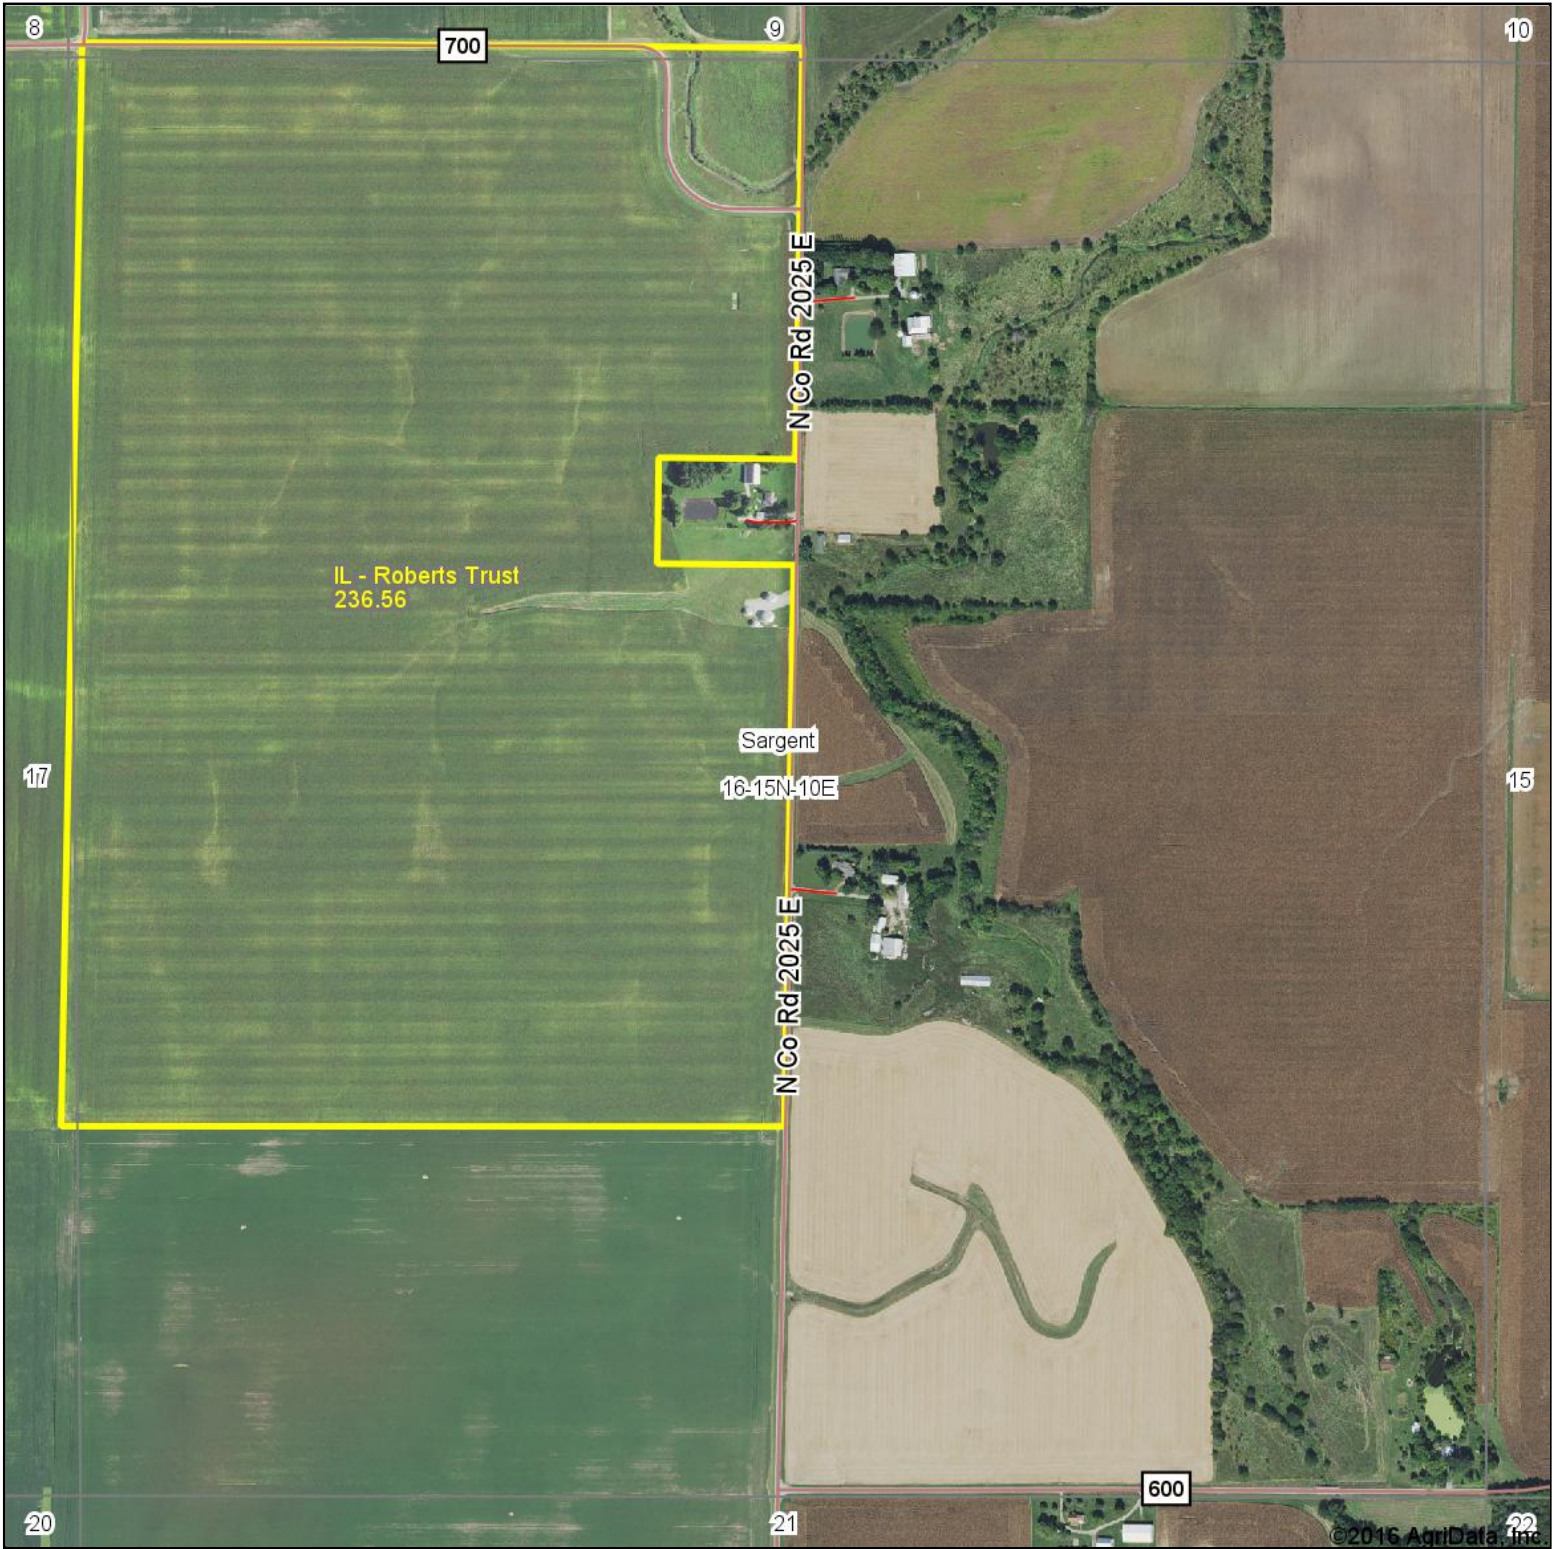

Roberts Trust 514 Aerial Map

map center: 39° 44' 48.05, -88° 5' 30.8

© AgriData, Inc. 2016 www.AgriDataInc.com

16-15N-10E
Douglas County
Illinois

10/27/2016