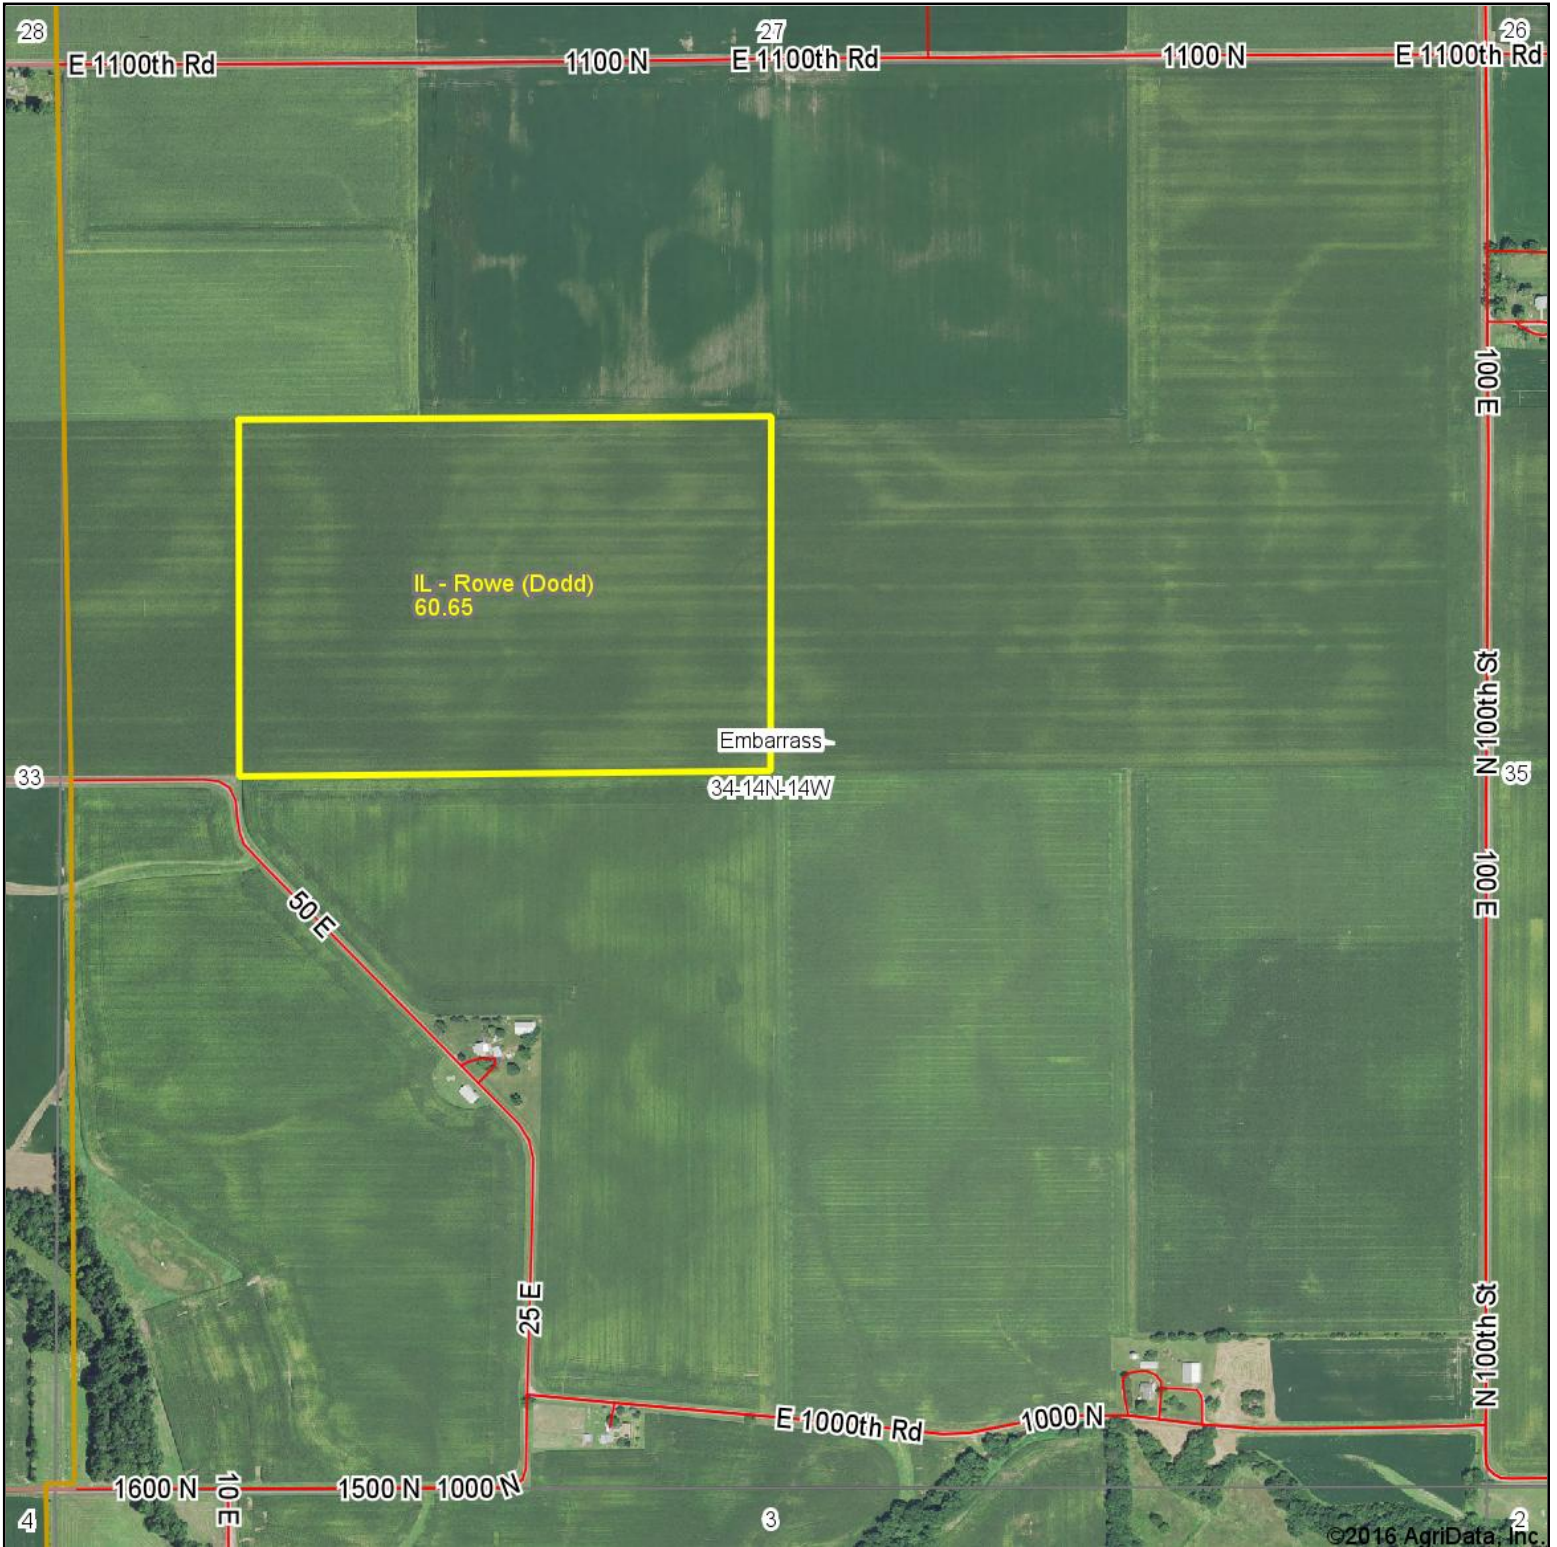

Rowe (Dodd) Aerial Map

©2016 AgriData, Inc.

map center: 39° 37' 12.36, -87° 57' 19.67

Maps Provided By:
surety
CUSTOMIZED ONLINE MAPPING
© AgriData, Inc. 2016 www.AgriDataInc.com

34-14N-14W
Edgar County
Illinois