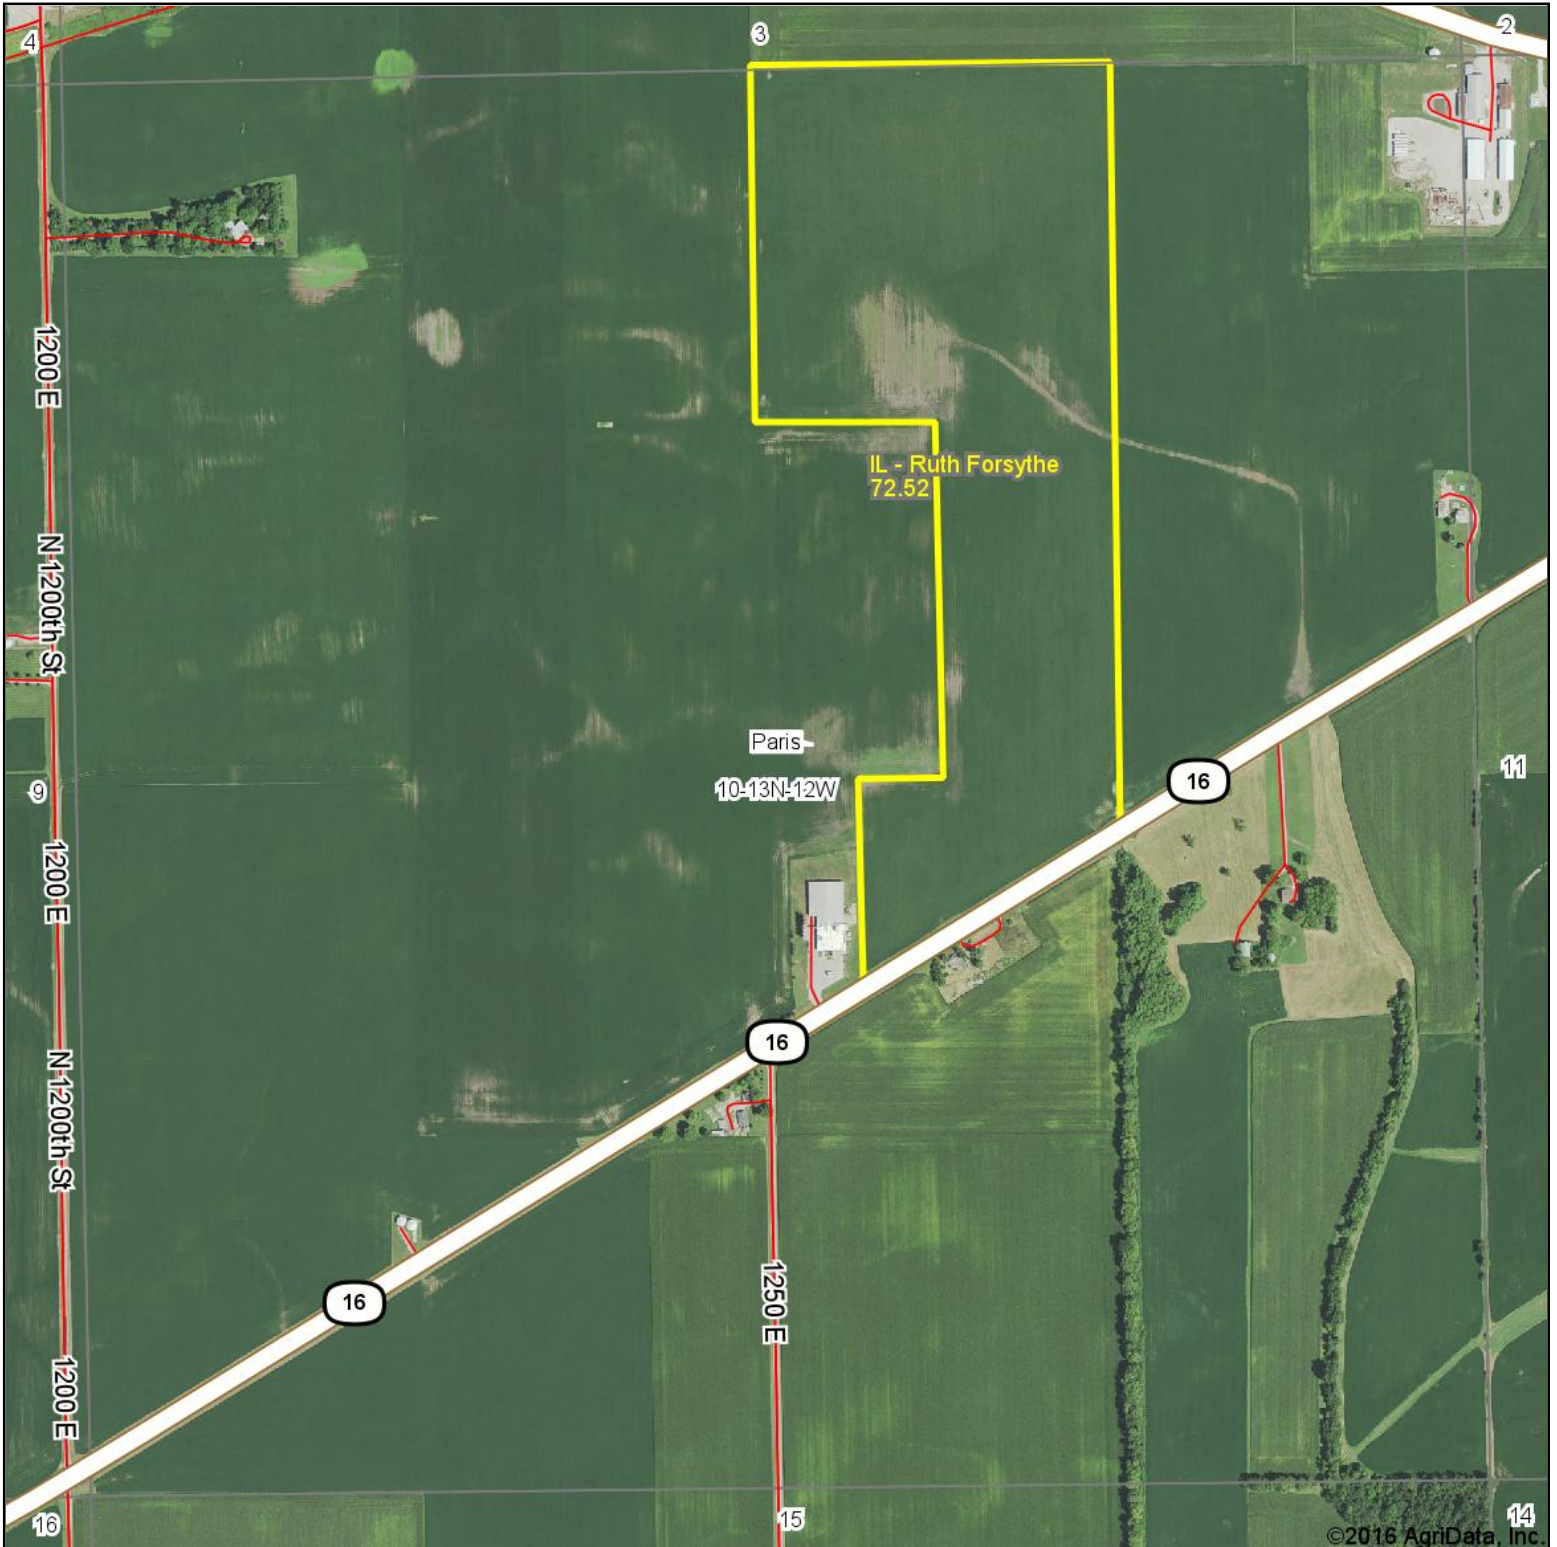

Ruth Forsythe Aerial Map

©2016 AgriData, Inc.

map center: 39° 35' 43.61, -87° 43' 49.82

Maps Provided By:

© AgriData, Inc. 2016 www.AgriDataInc.com

10-13N-12W
Edgar County
Illinois

10/25/2016