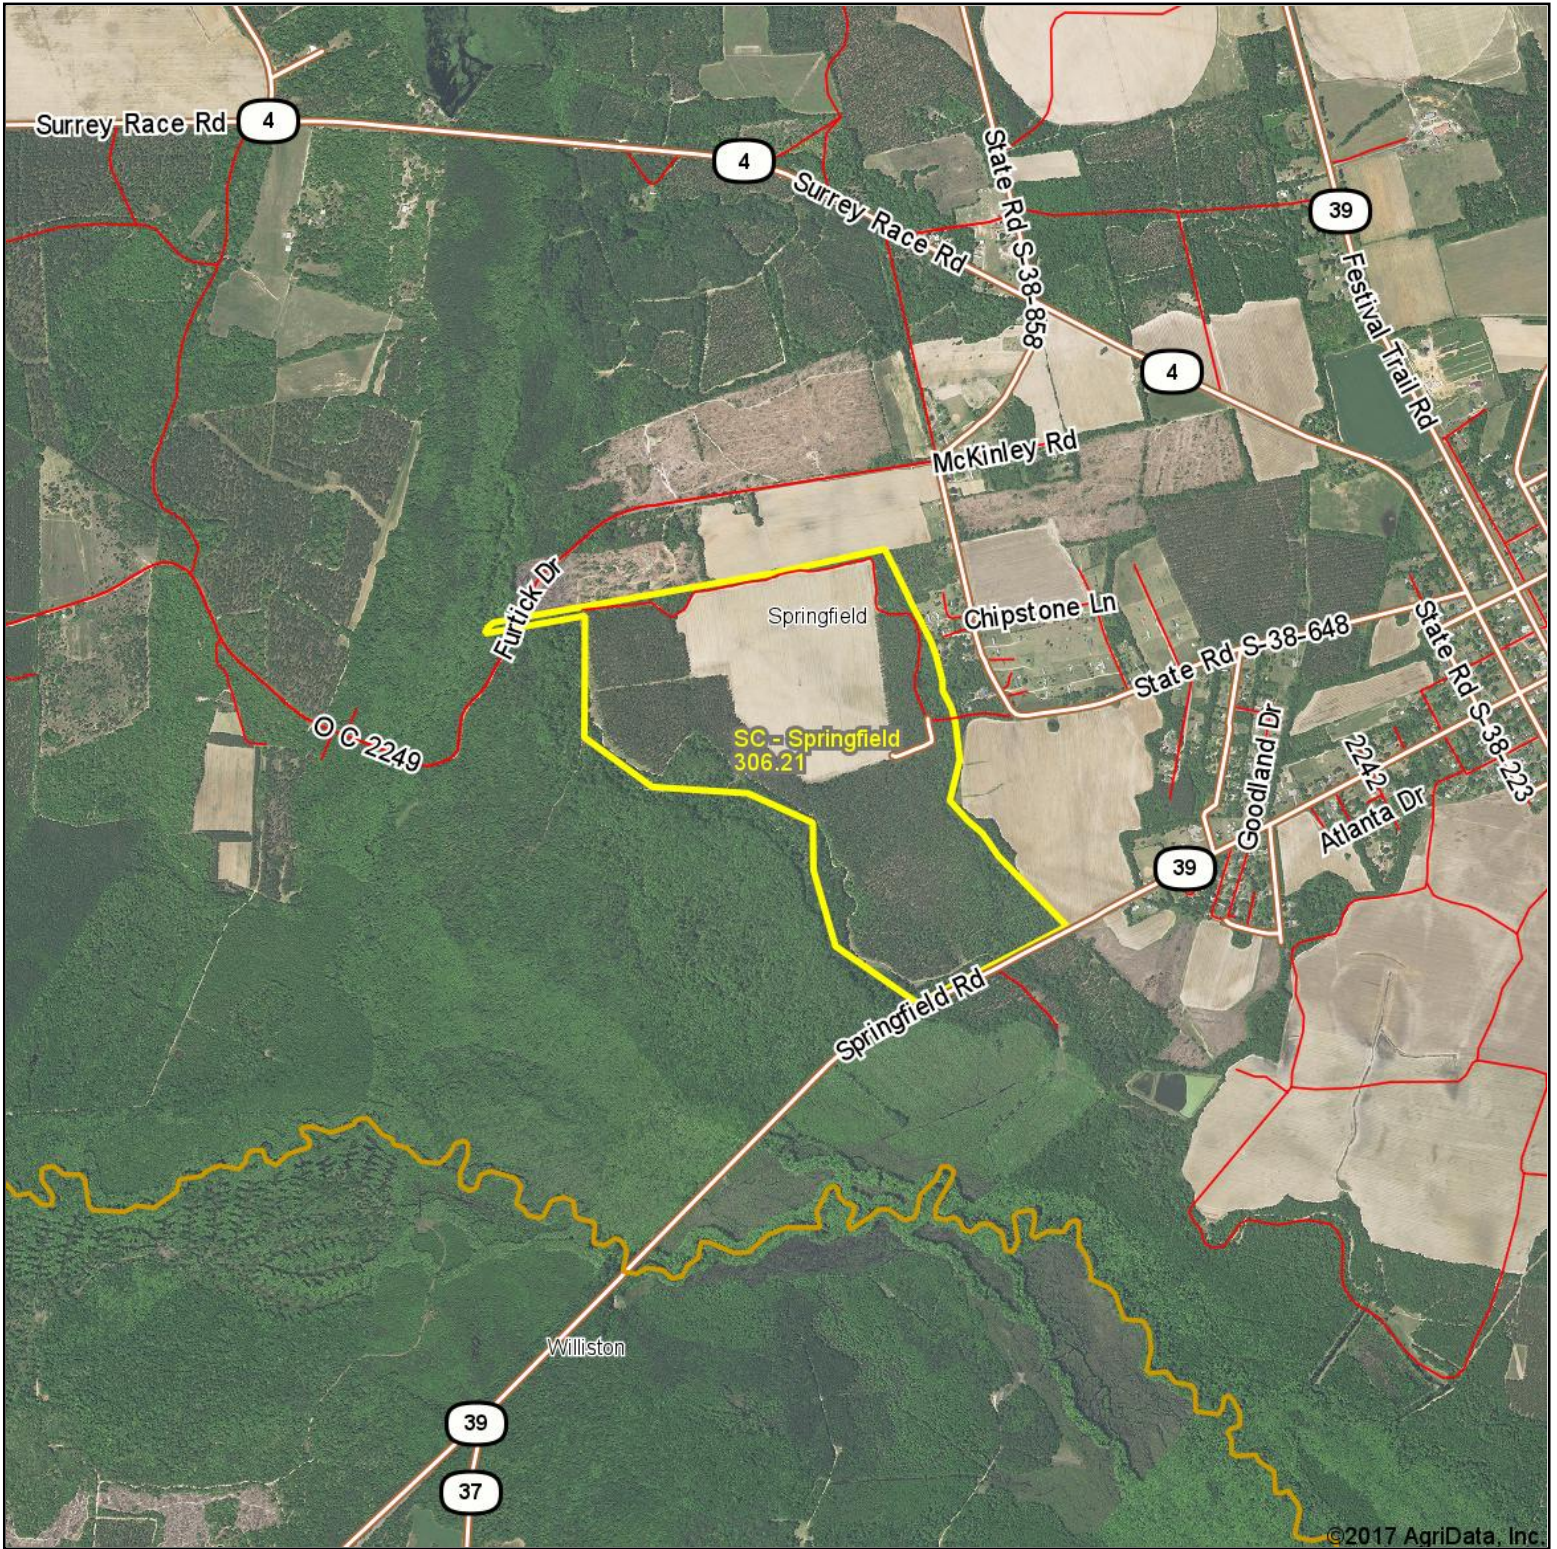

Springfield Aerial Map

©2017 AgriData, Inc.

map center: 33° 29' 36.05, -81° 18' 28.24

Maps Provided By:
 surety
CUSTOMIZED ONLINE MAPPING
© AgriData, Inc. 2017 www.AgriDataInc.com

Orangeburg County
South Carolina

6/7/2017