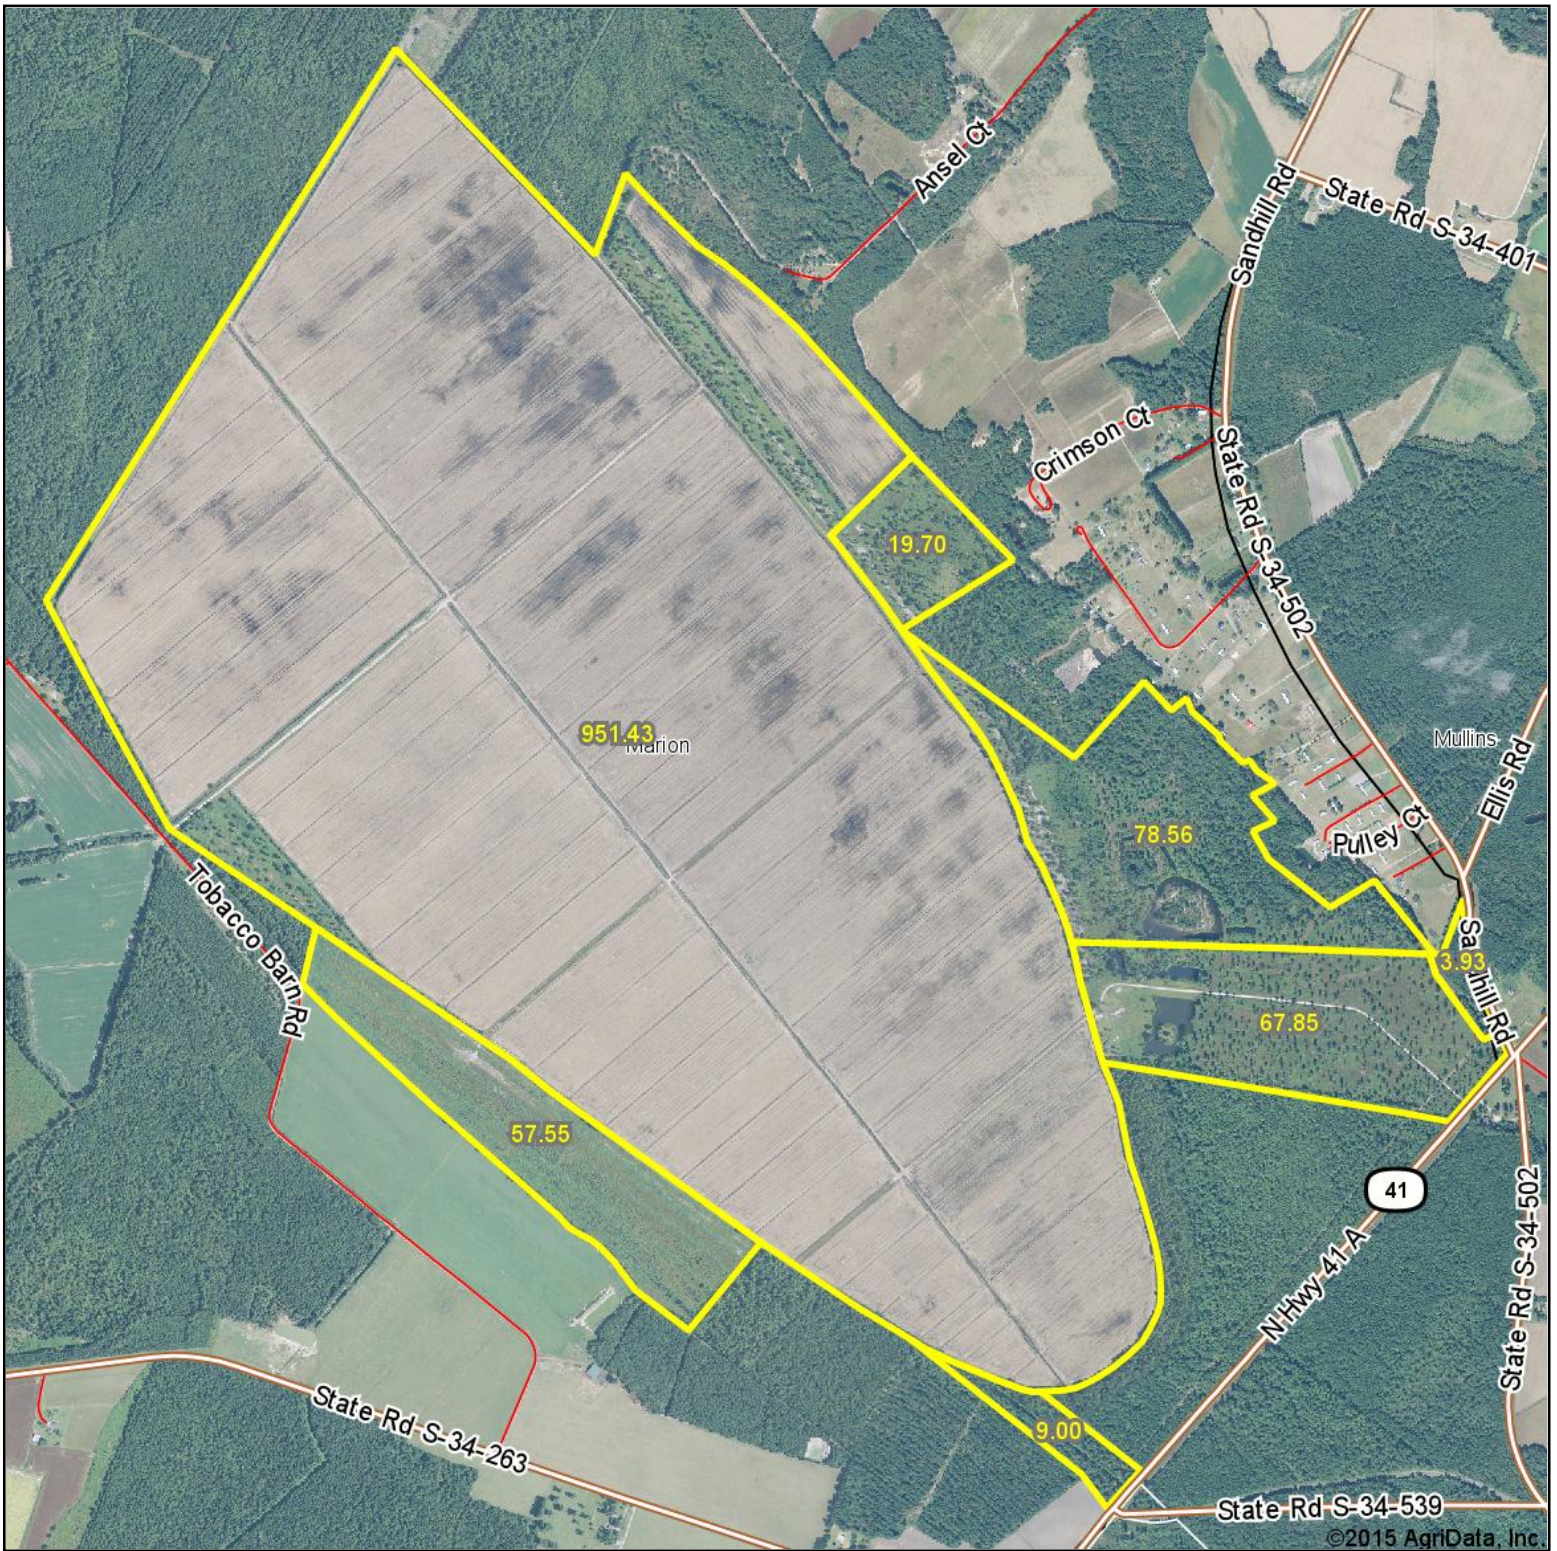

Aerial Map

Maps Provided By:

© AgriData, Inc. 2014 www.AgriDataInc.com

**Marion County
South Carolina**

map center: 34° 15' 5.78, 79° 21' 5.57

scale: 18654

4/17/2015