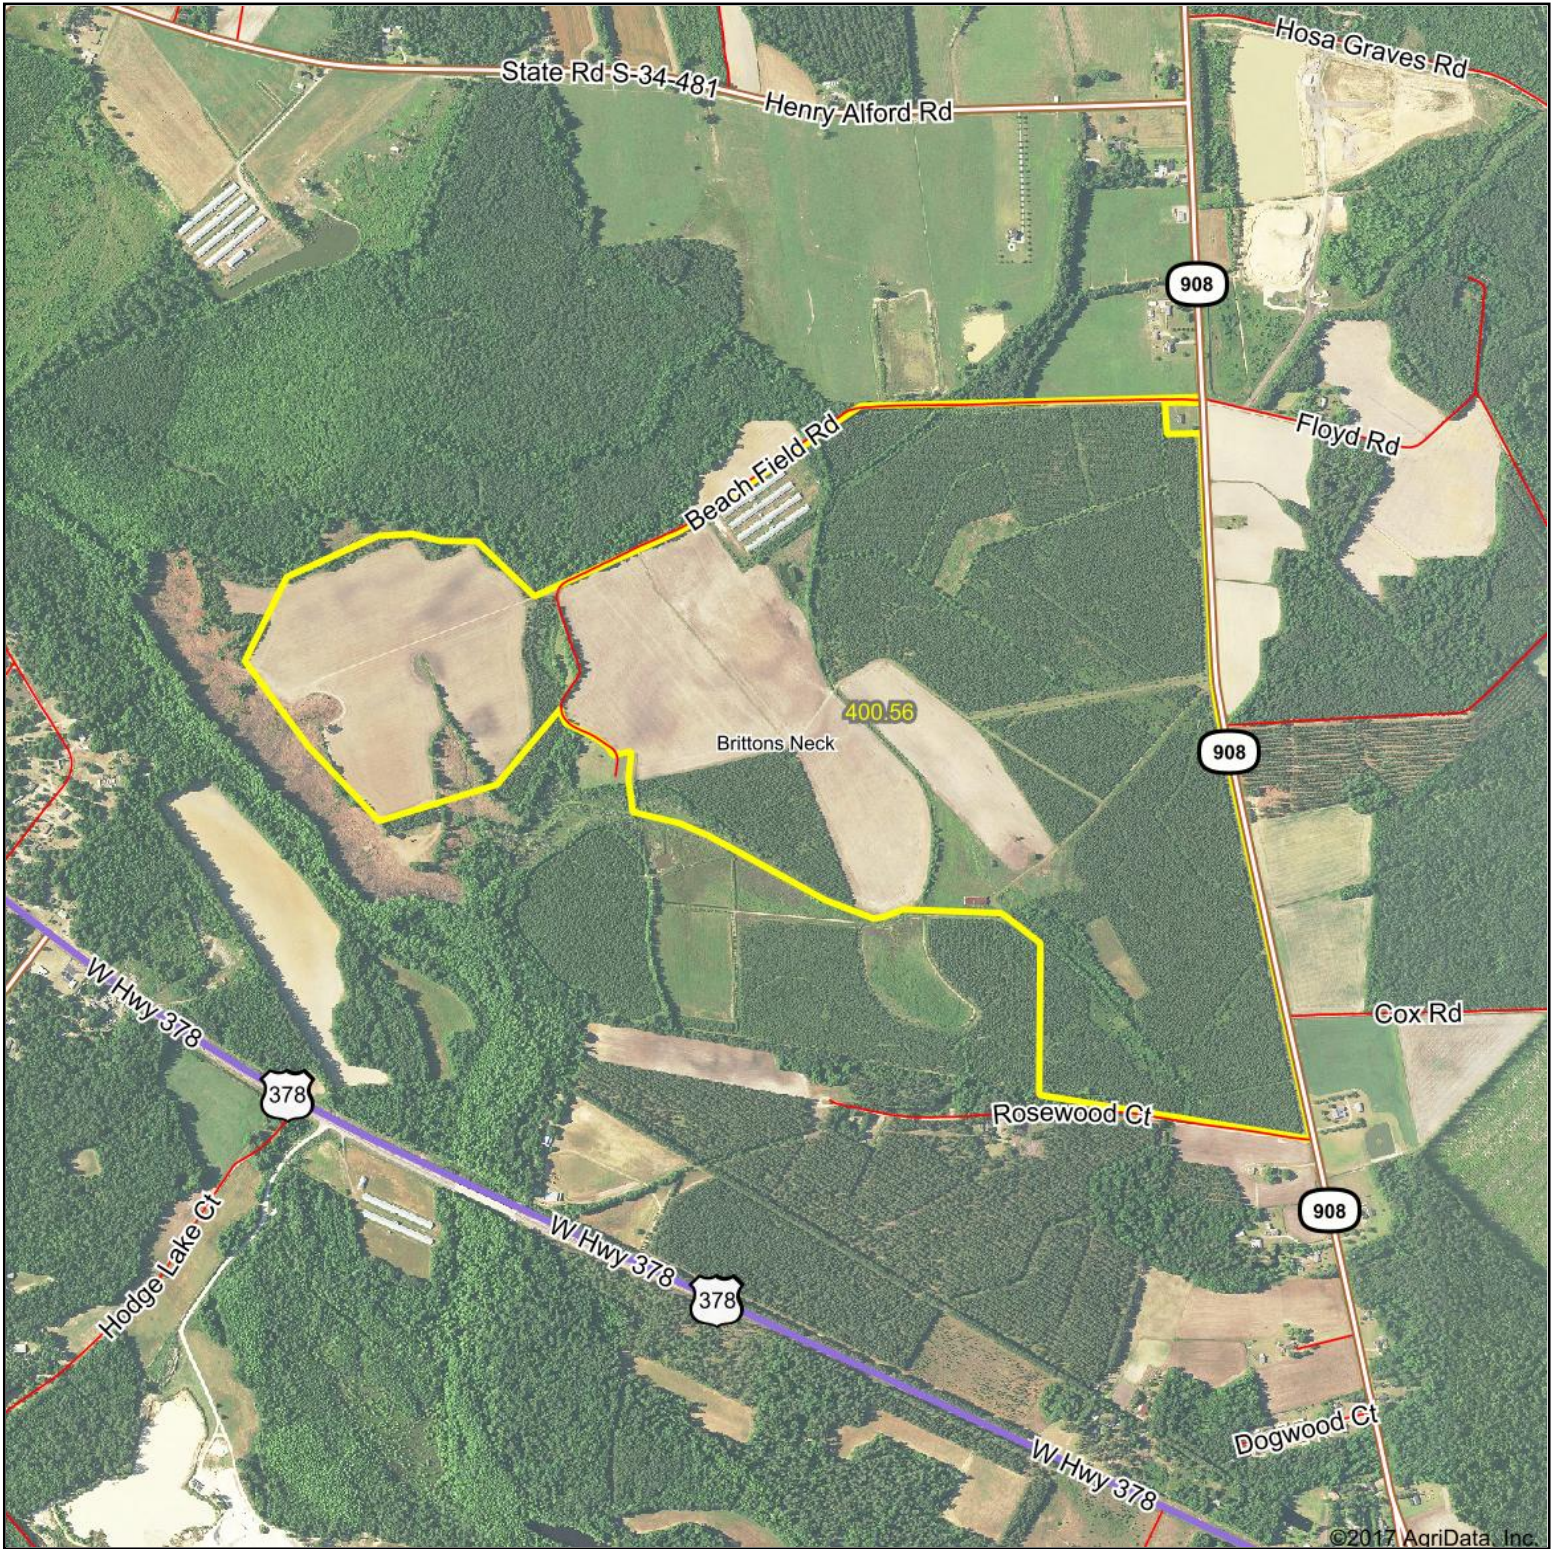

Thousand Oaks Aerial Map

©2017 AgriData, Inc.

map center: 33° 52' 54.26, -79° 20' 52.55

Maps Provided By:

© AgriData, Inc. 2017

www.AgriDataInc.com

Marion County
South Carolina

1/17/2018