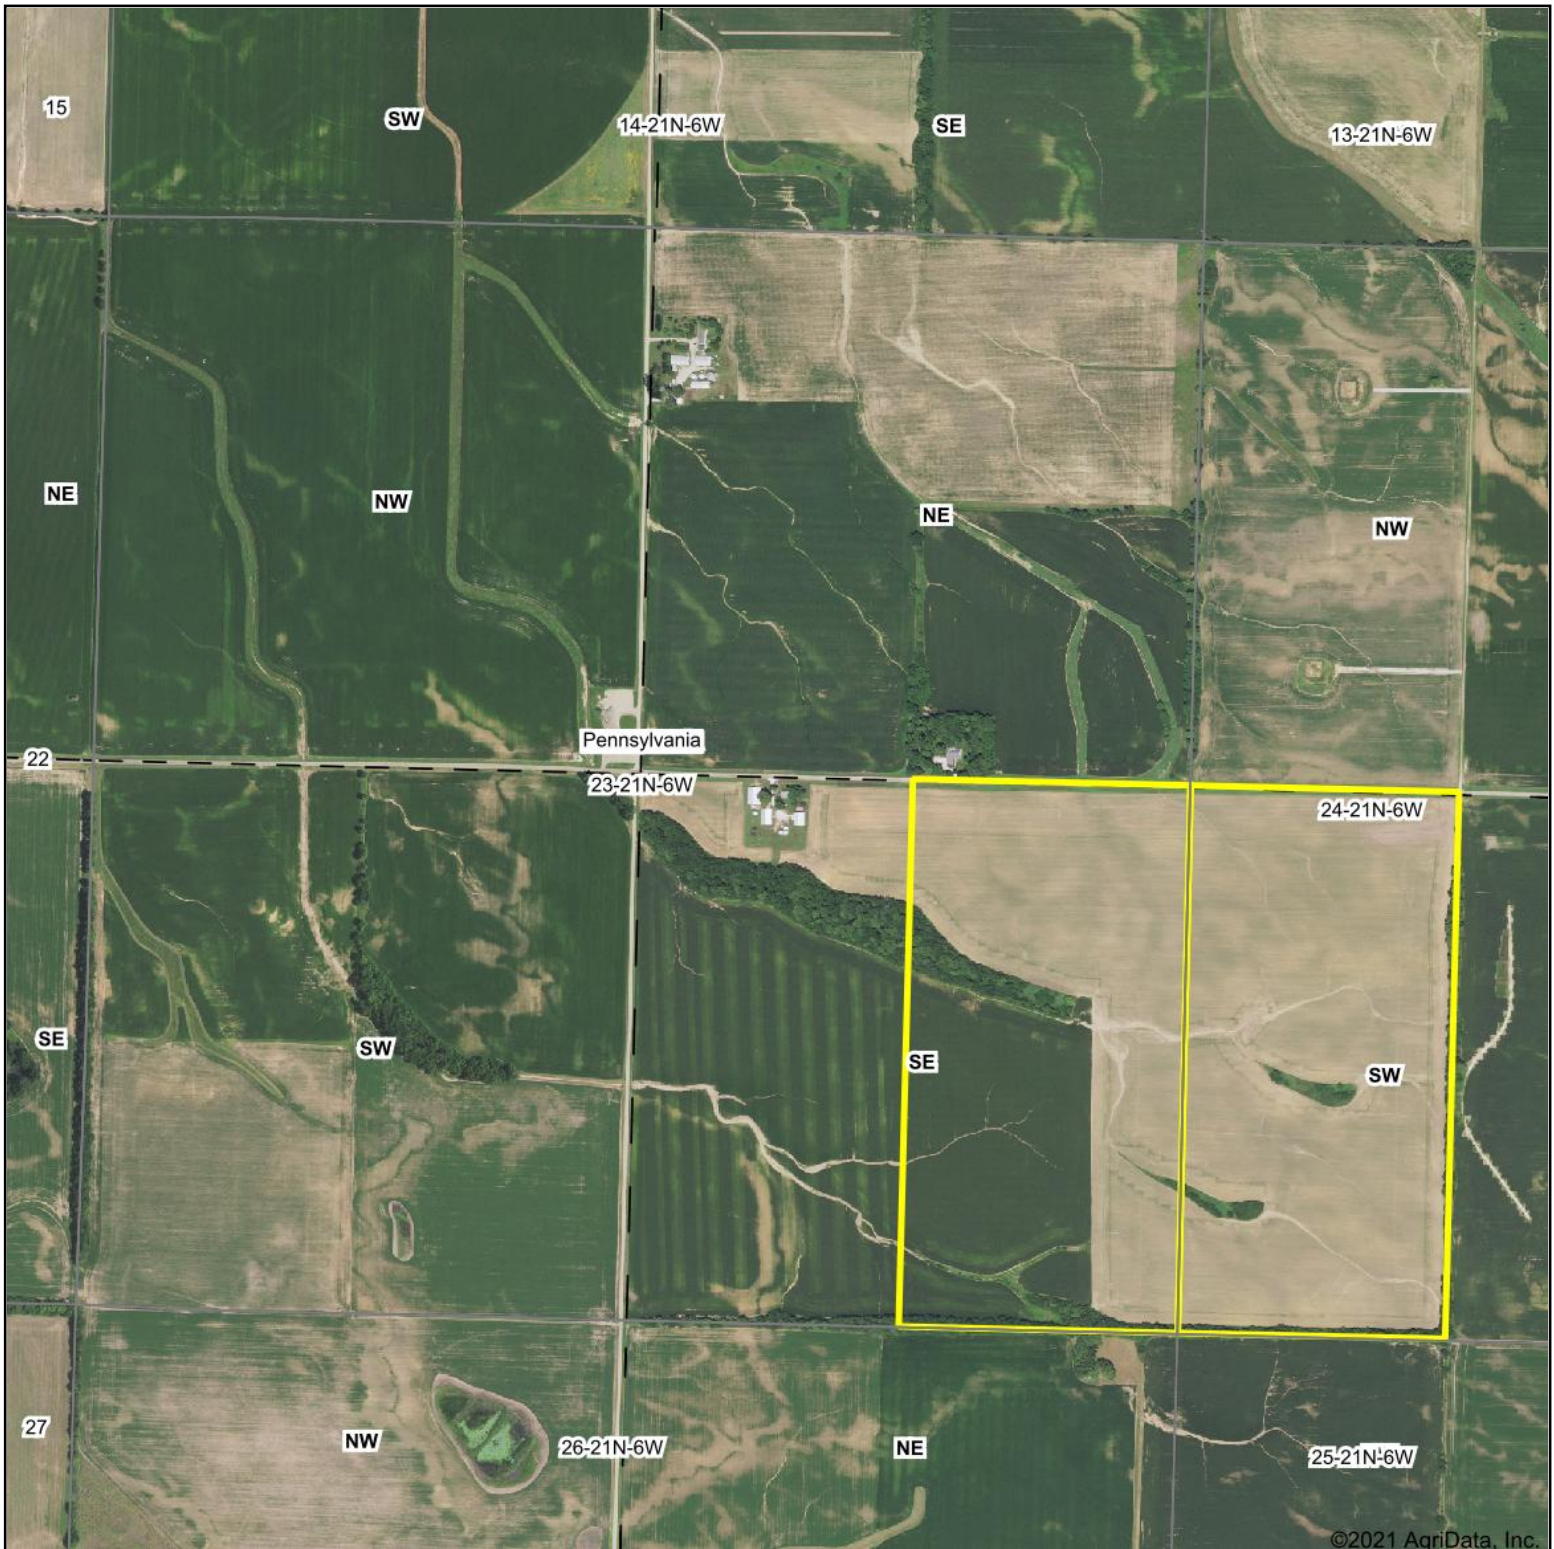

Severns Aerial Map

©2021 AgriData, Inc.

Map Center: 40° 15' 13.46, -89° 44' 25.99

23-21N-6W
Mason County
Illinois

7/28/2021

Maps Provided By:
 surety
CUSTOMIZED ONLINE MAPPING
© AgriData, Inc. 2021 www.AgriDataInc.com