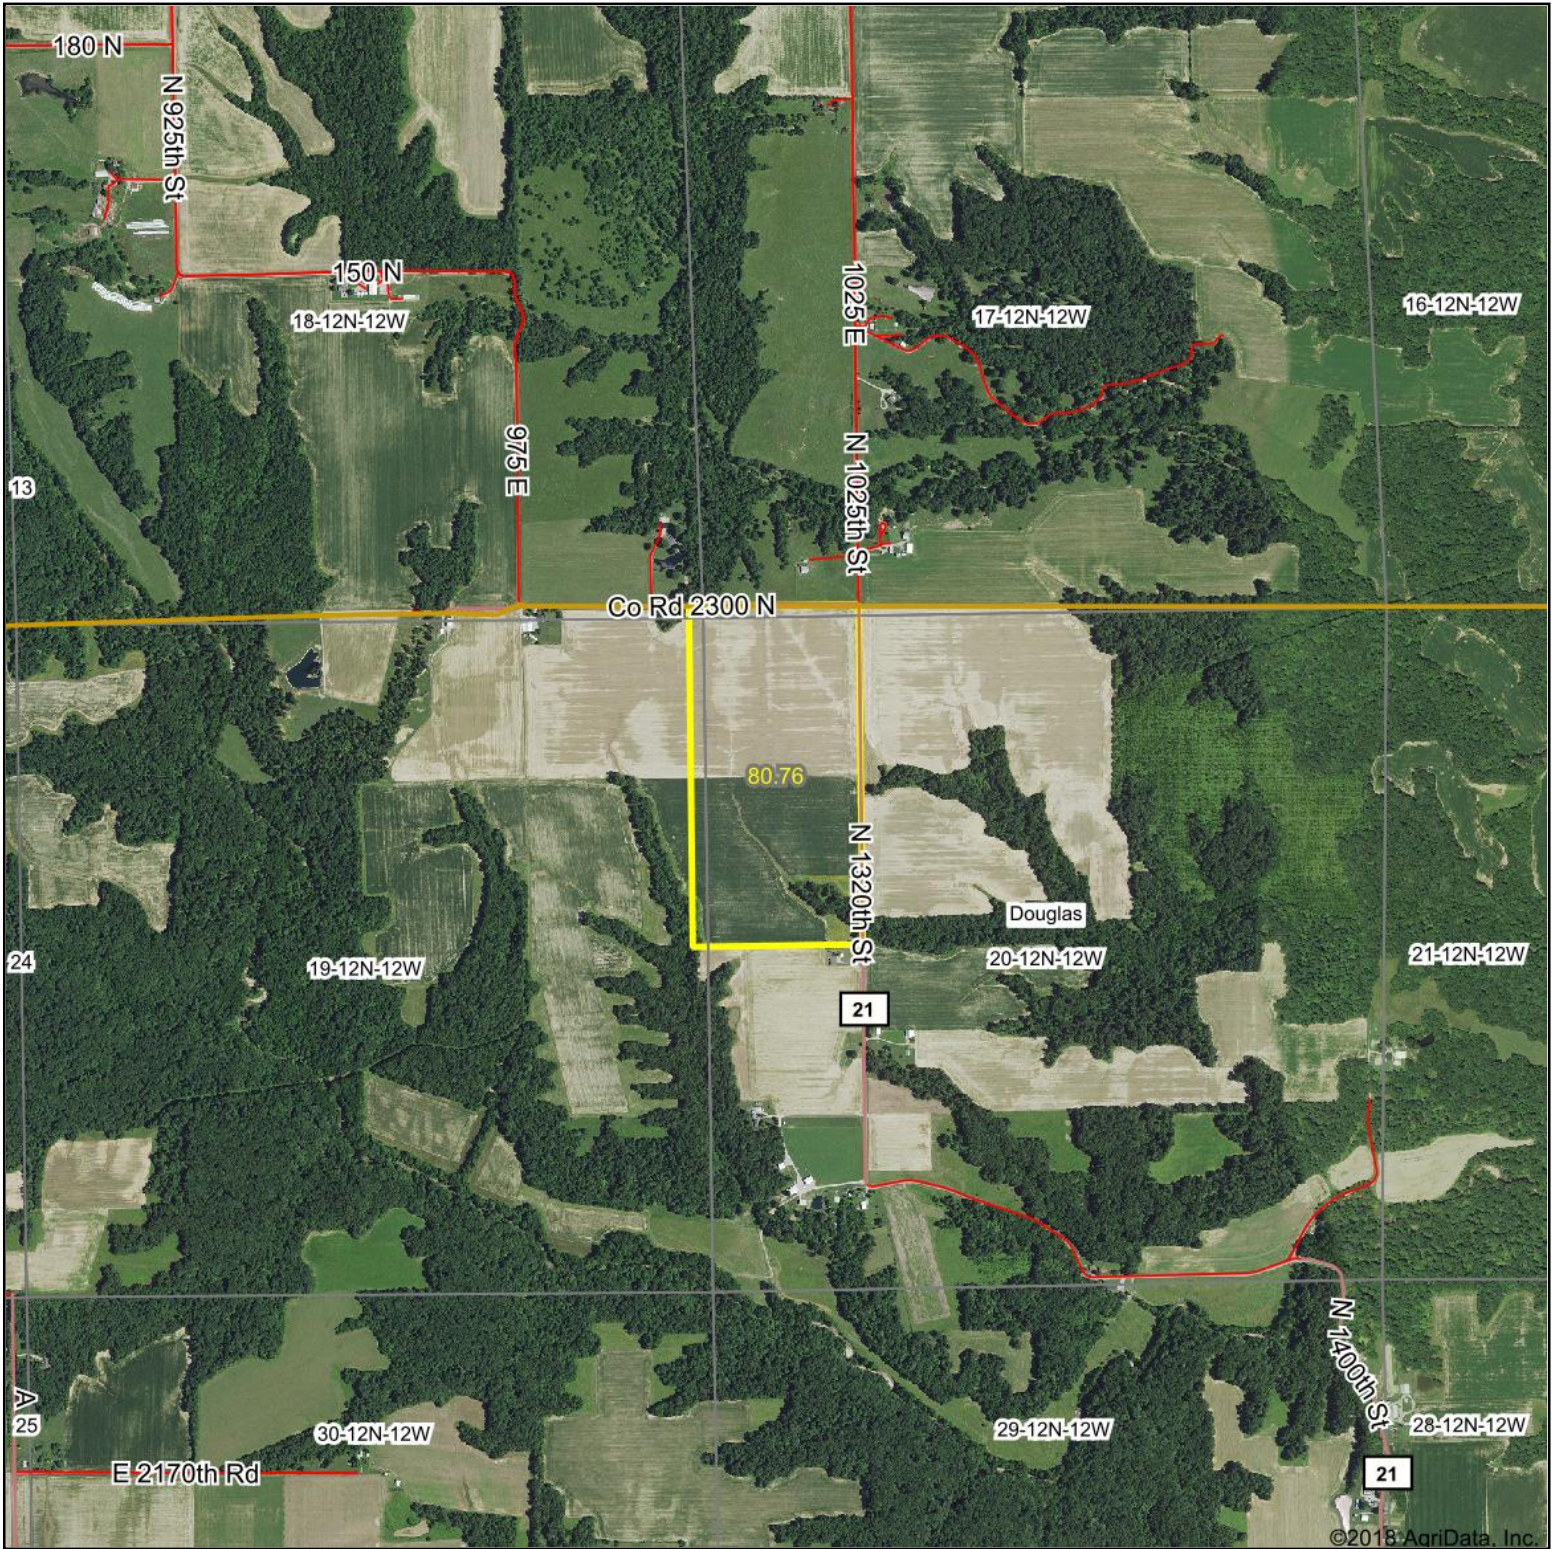

Sophie Lynn Wright North Aerial Map

©2018 AgriData, Inc.

map center: 39° 28' 56.6, -87° 46' 17.55

© Agridata, Inc. 2018 www.AgridataInc.com

20-12N-12W
Clark County
Illinois

8/20/2018