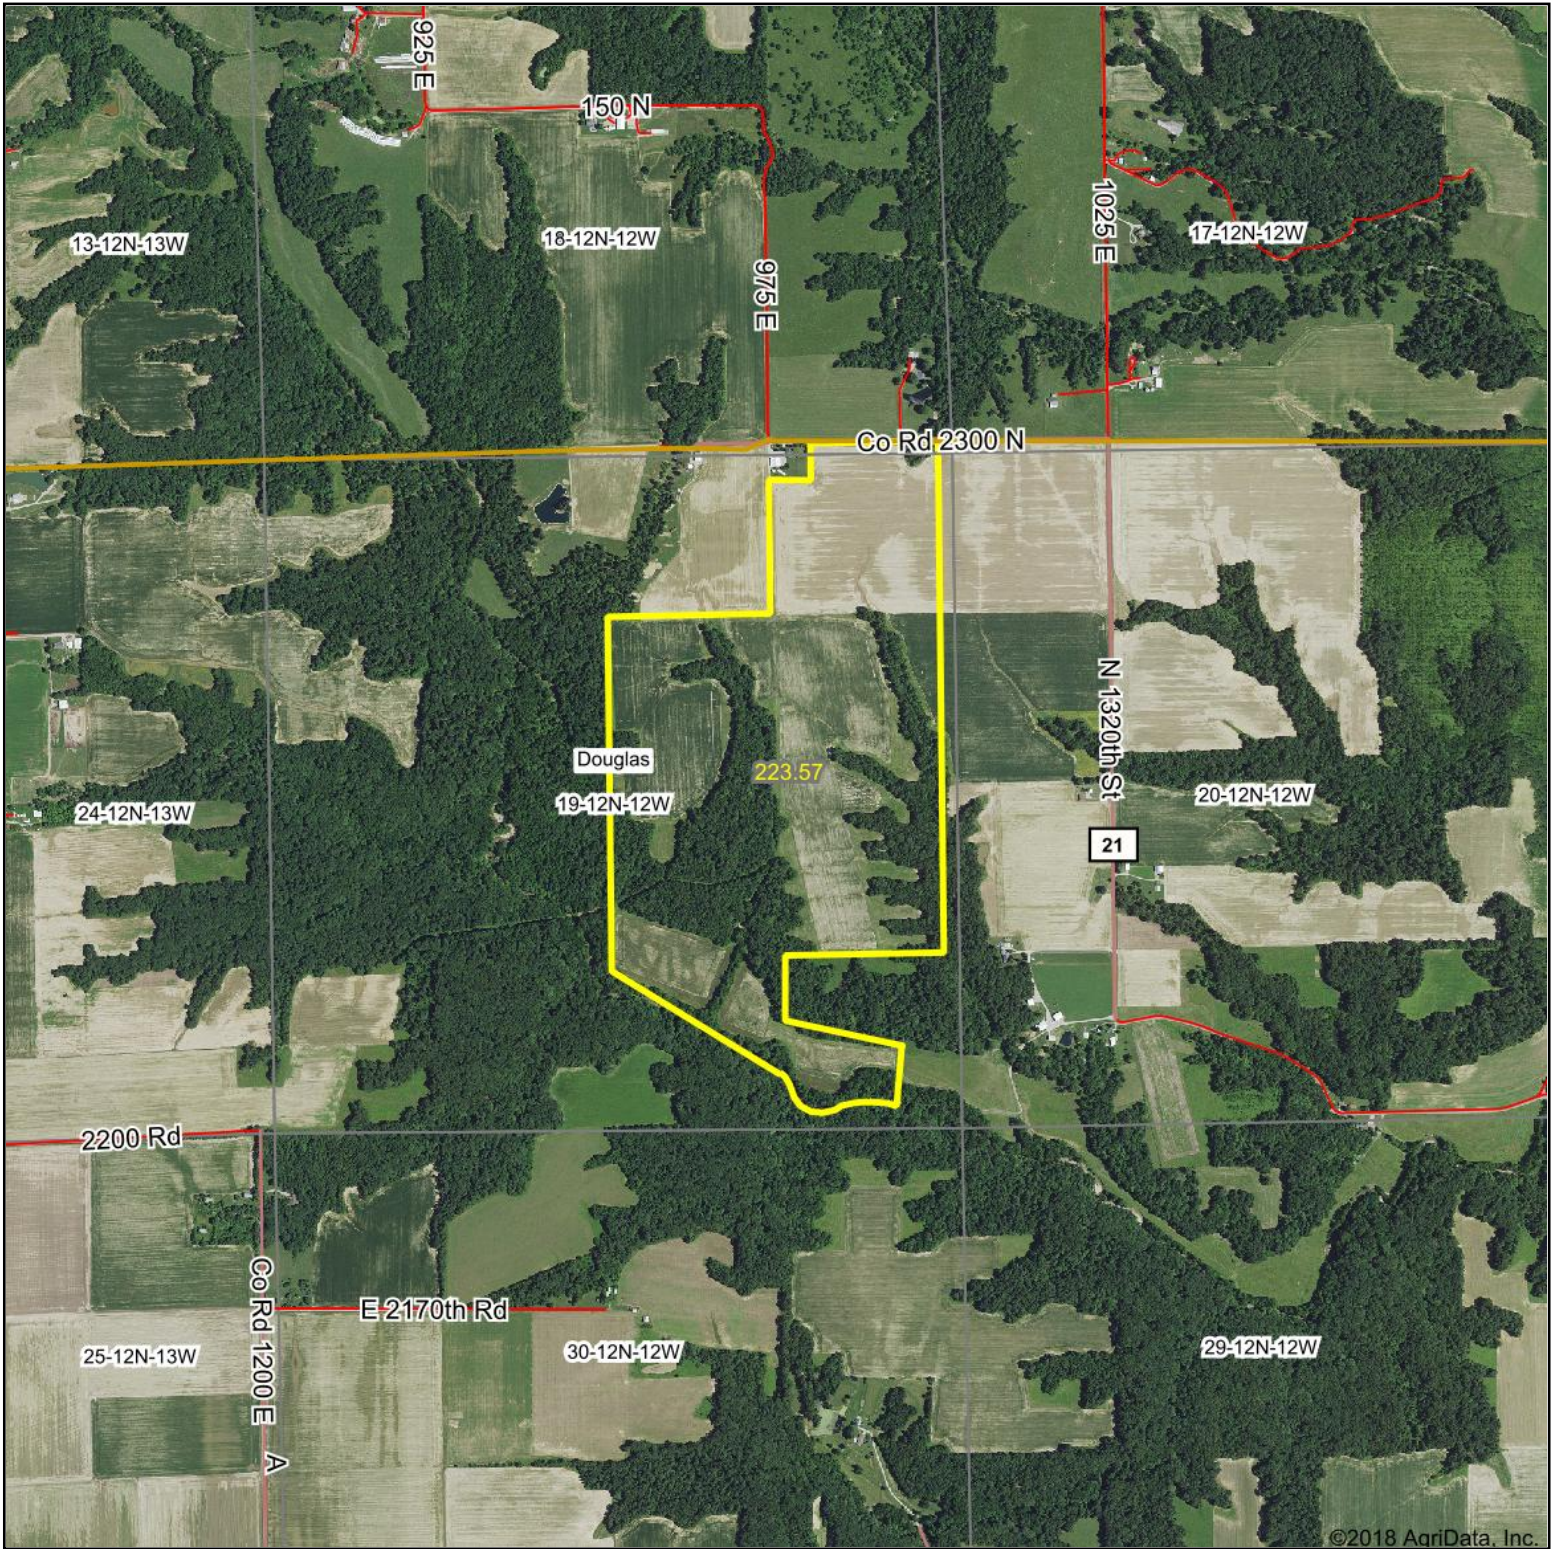

# Sophie Lynn Wright South Aerial Map

©2018 AgriData, Inc.

map center: 39° 28' 43.74, -87° 46' 42.16

**19-12N-12W**  
**Clark County**  
**Illinois**

8/20/2018