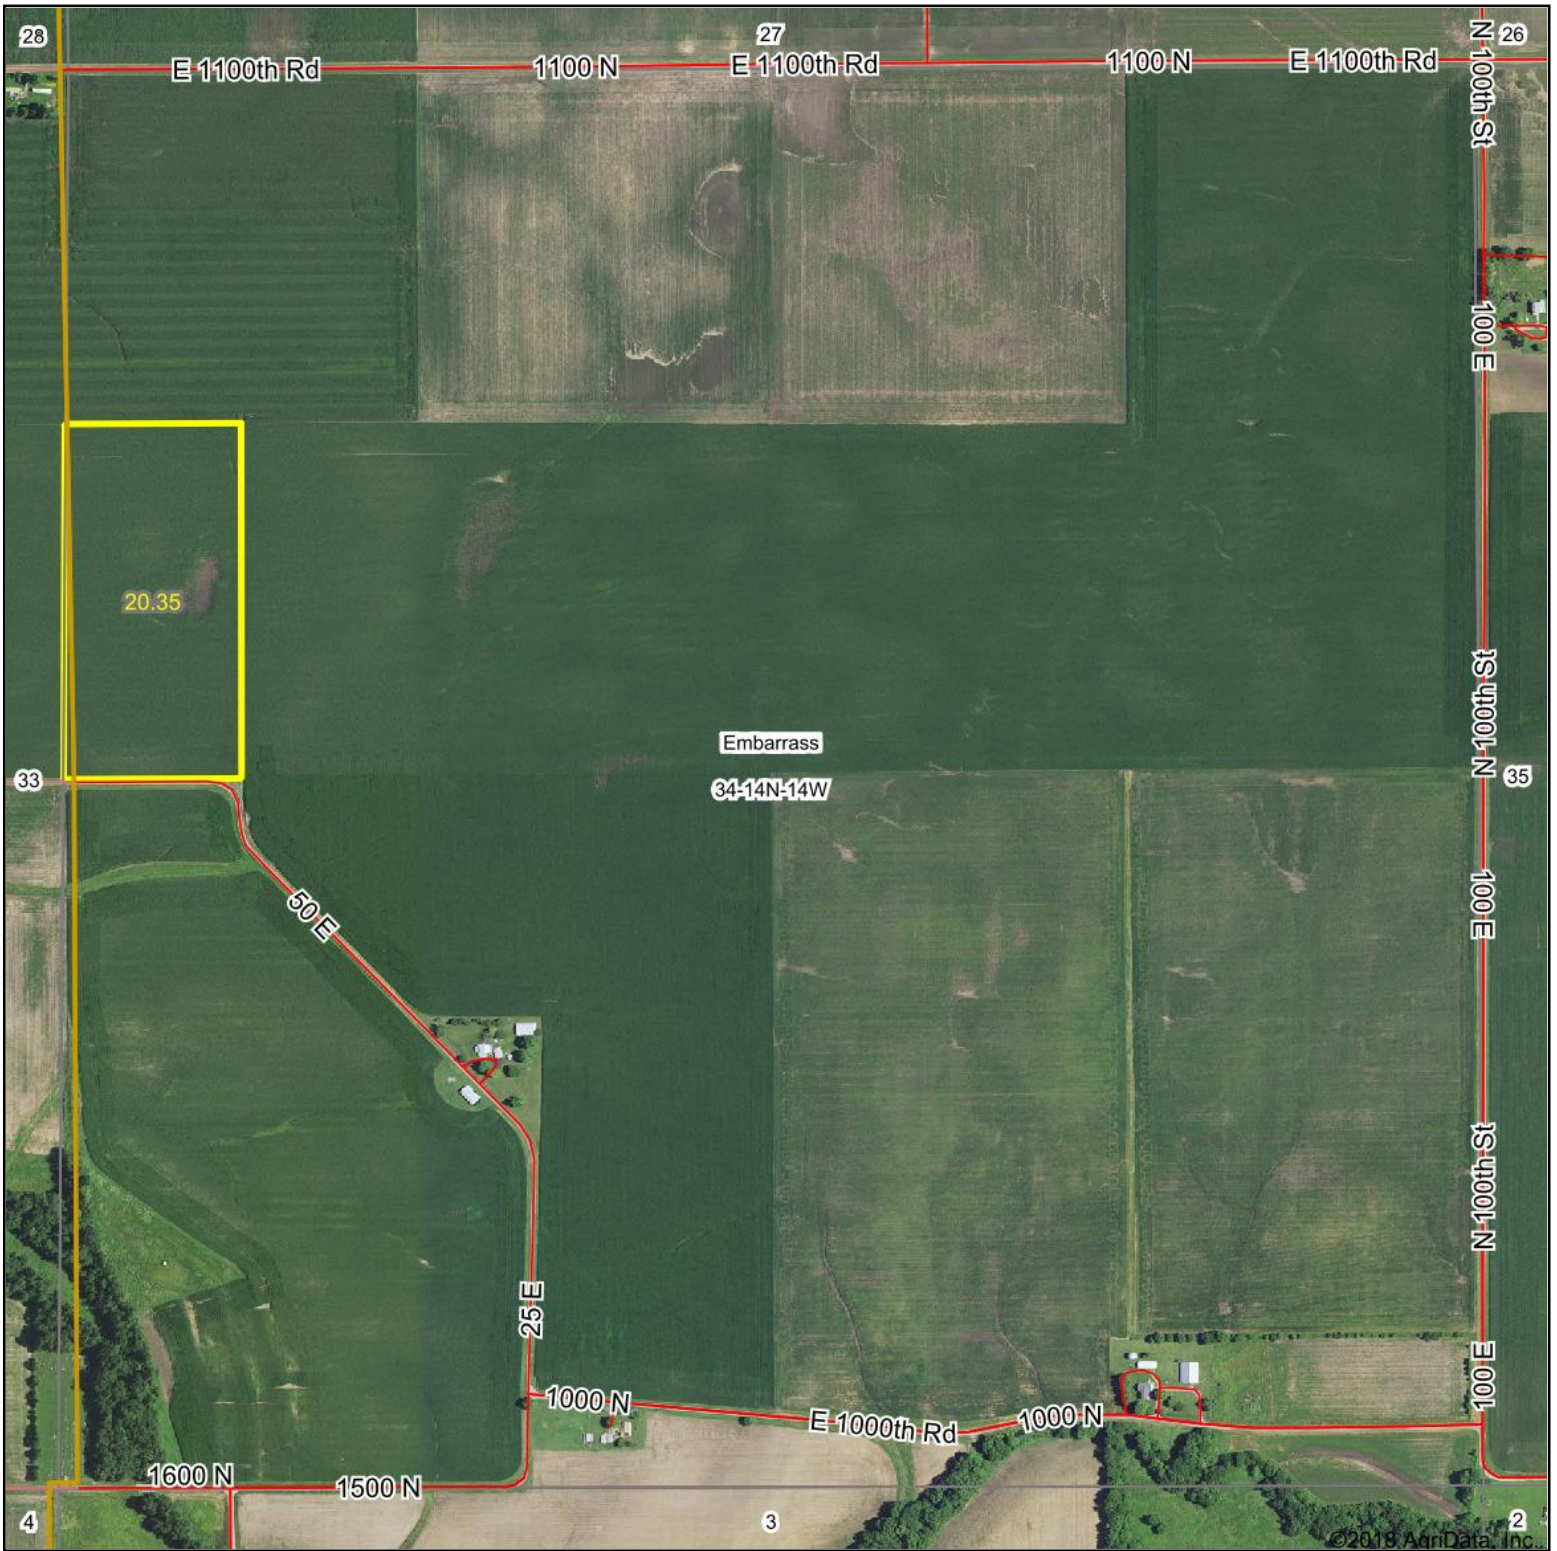

# Van Auken I Aerial Map

map center: 39° 37' 12.36, -87° 57' 19.67

Maps Provided By:  
**surety**  
CUSTOMIZED ONLINE MAPPING  
© Agridata, Inc. 2018 www.AgridataInc.com

**34-14N-14W**  
**Edgar County**  
**Illinois**