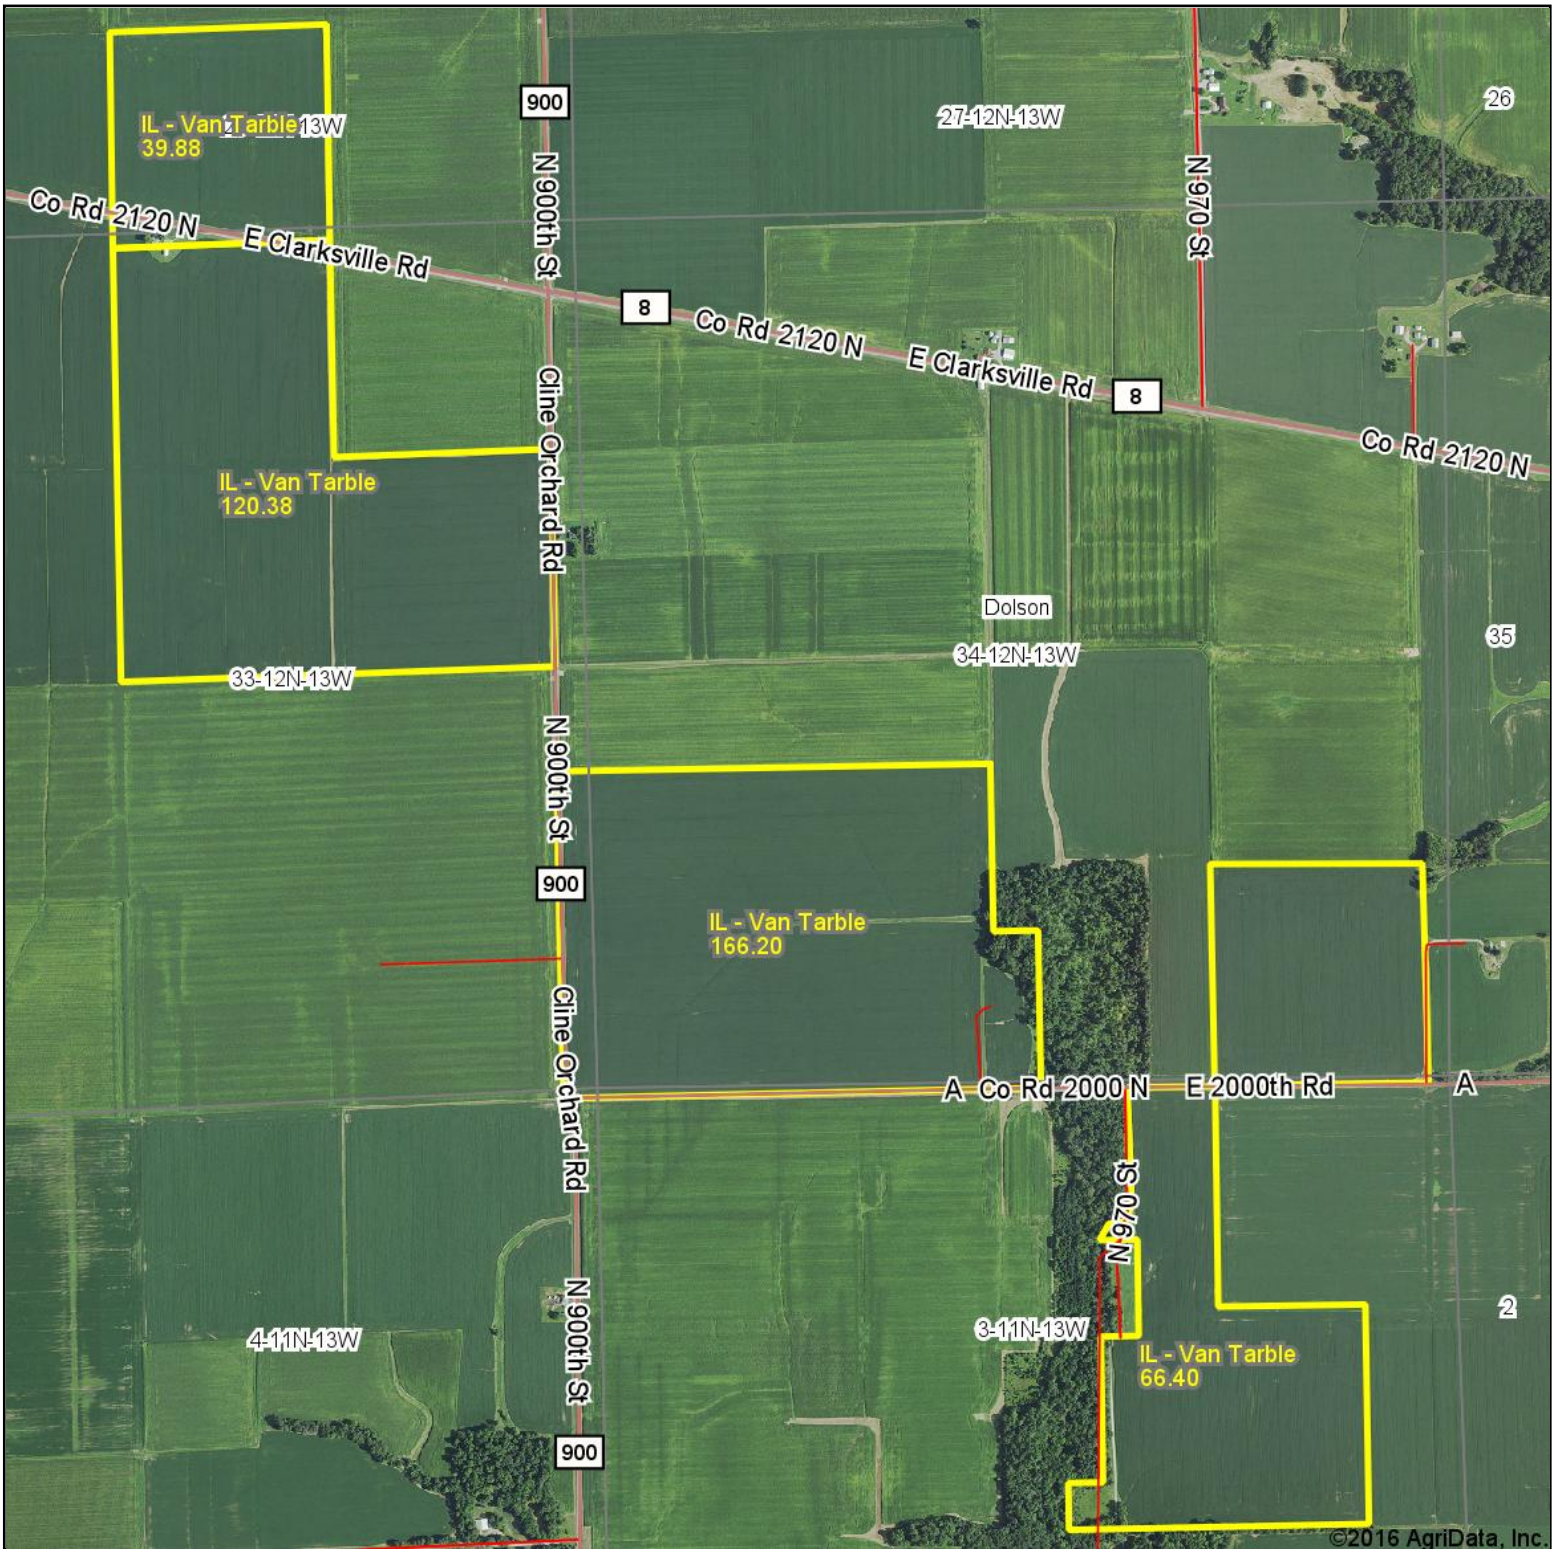

# Van Tarble Aerial Map

©2016 AgriData, Inc.

map center: 39° 26' 44.19, -87° 50' 34.48

**34-12N-13W**  
**Clark County**  
**Illinois**

10/26/2016