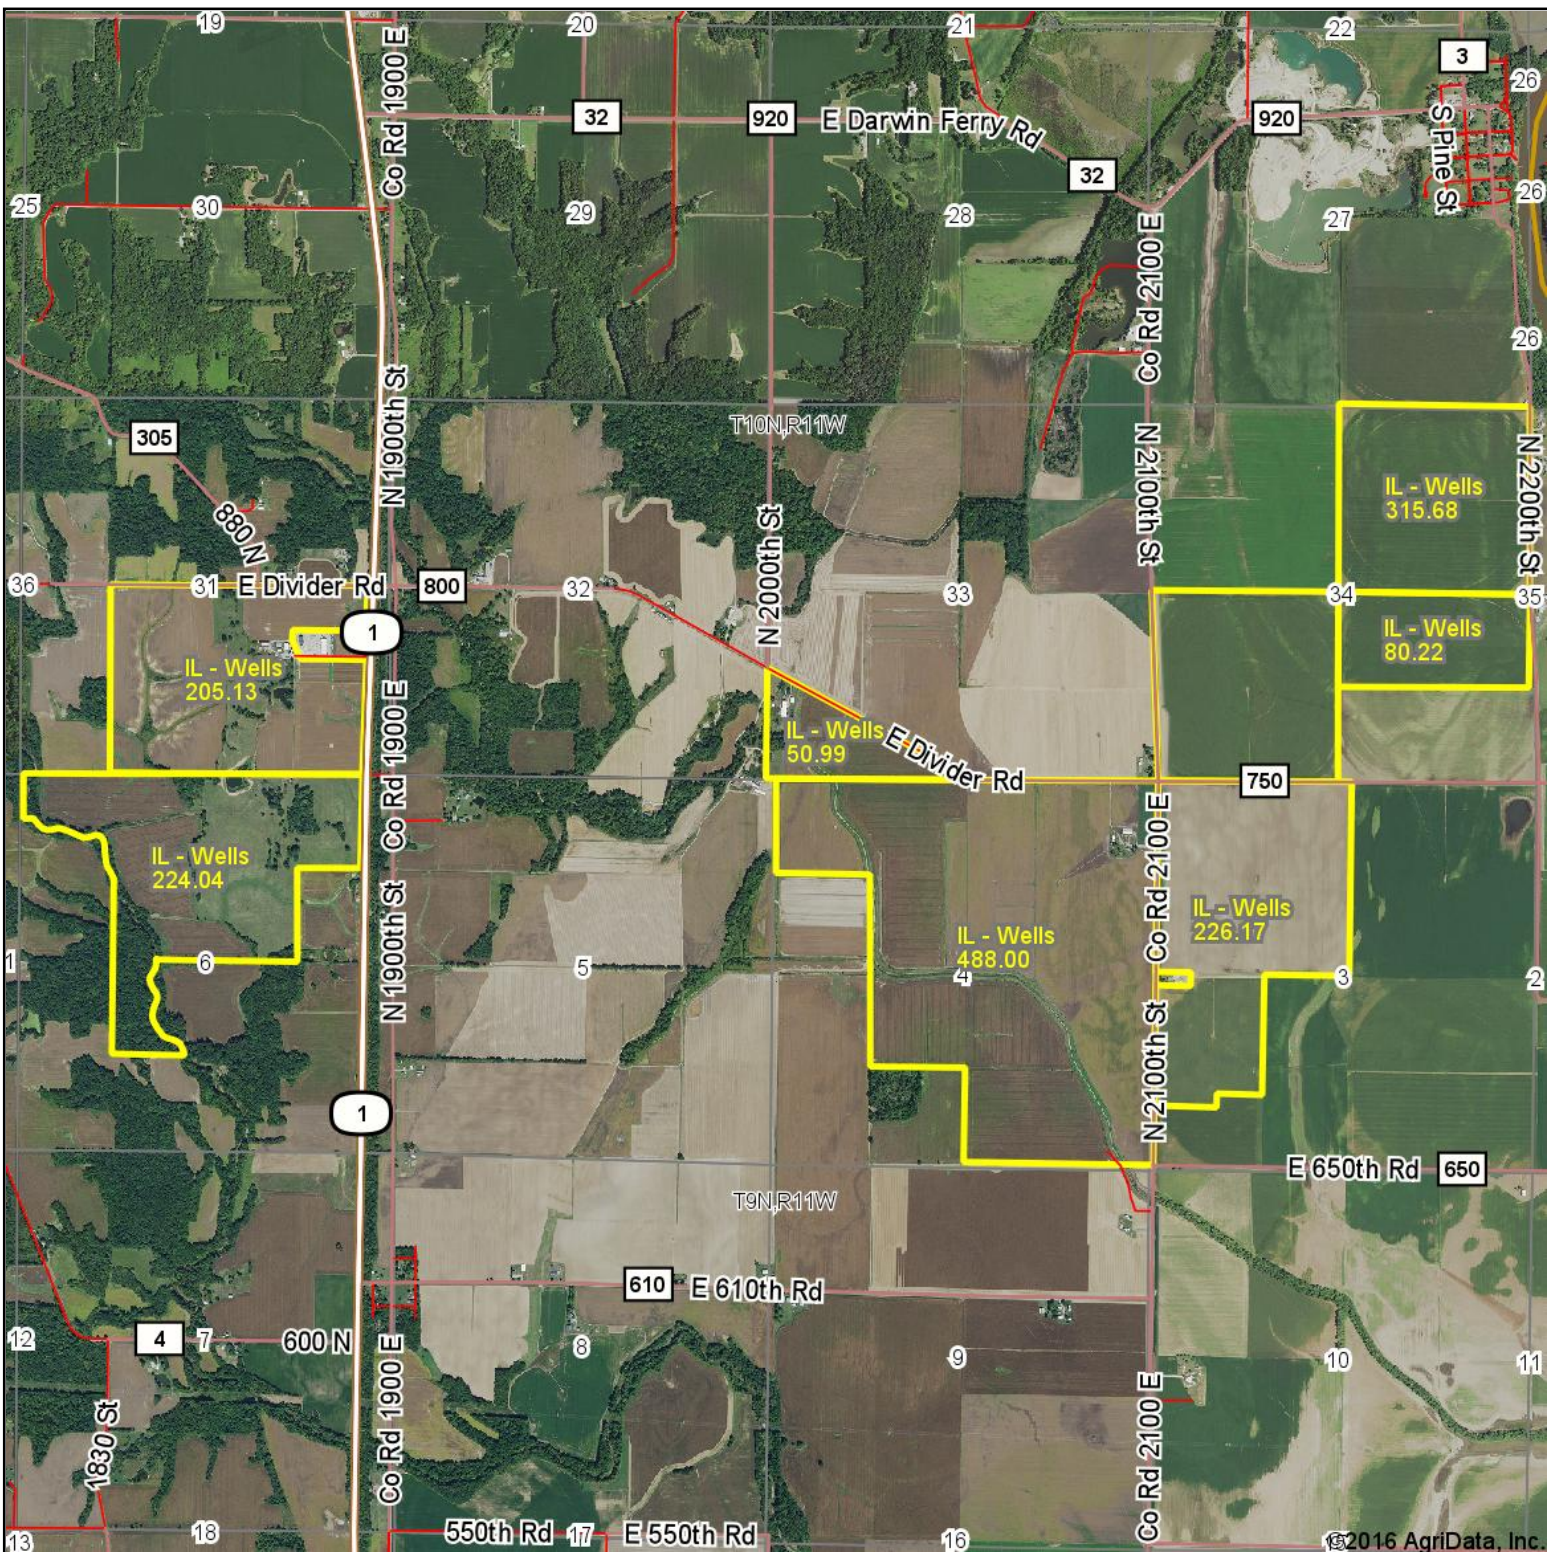

Wells Aerial Map

map center: 39° 15' 33.44, -87° 38' 49.16

Maps Provided By:
surety
 CUSTOMIZED ONLINE MAPPING
 © AgriData, Inc. 2016 www.AgriDataInc.com

33-10N-11W
Clark County
Illinois

10/26/2016