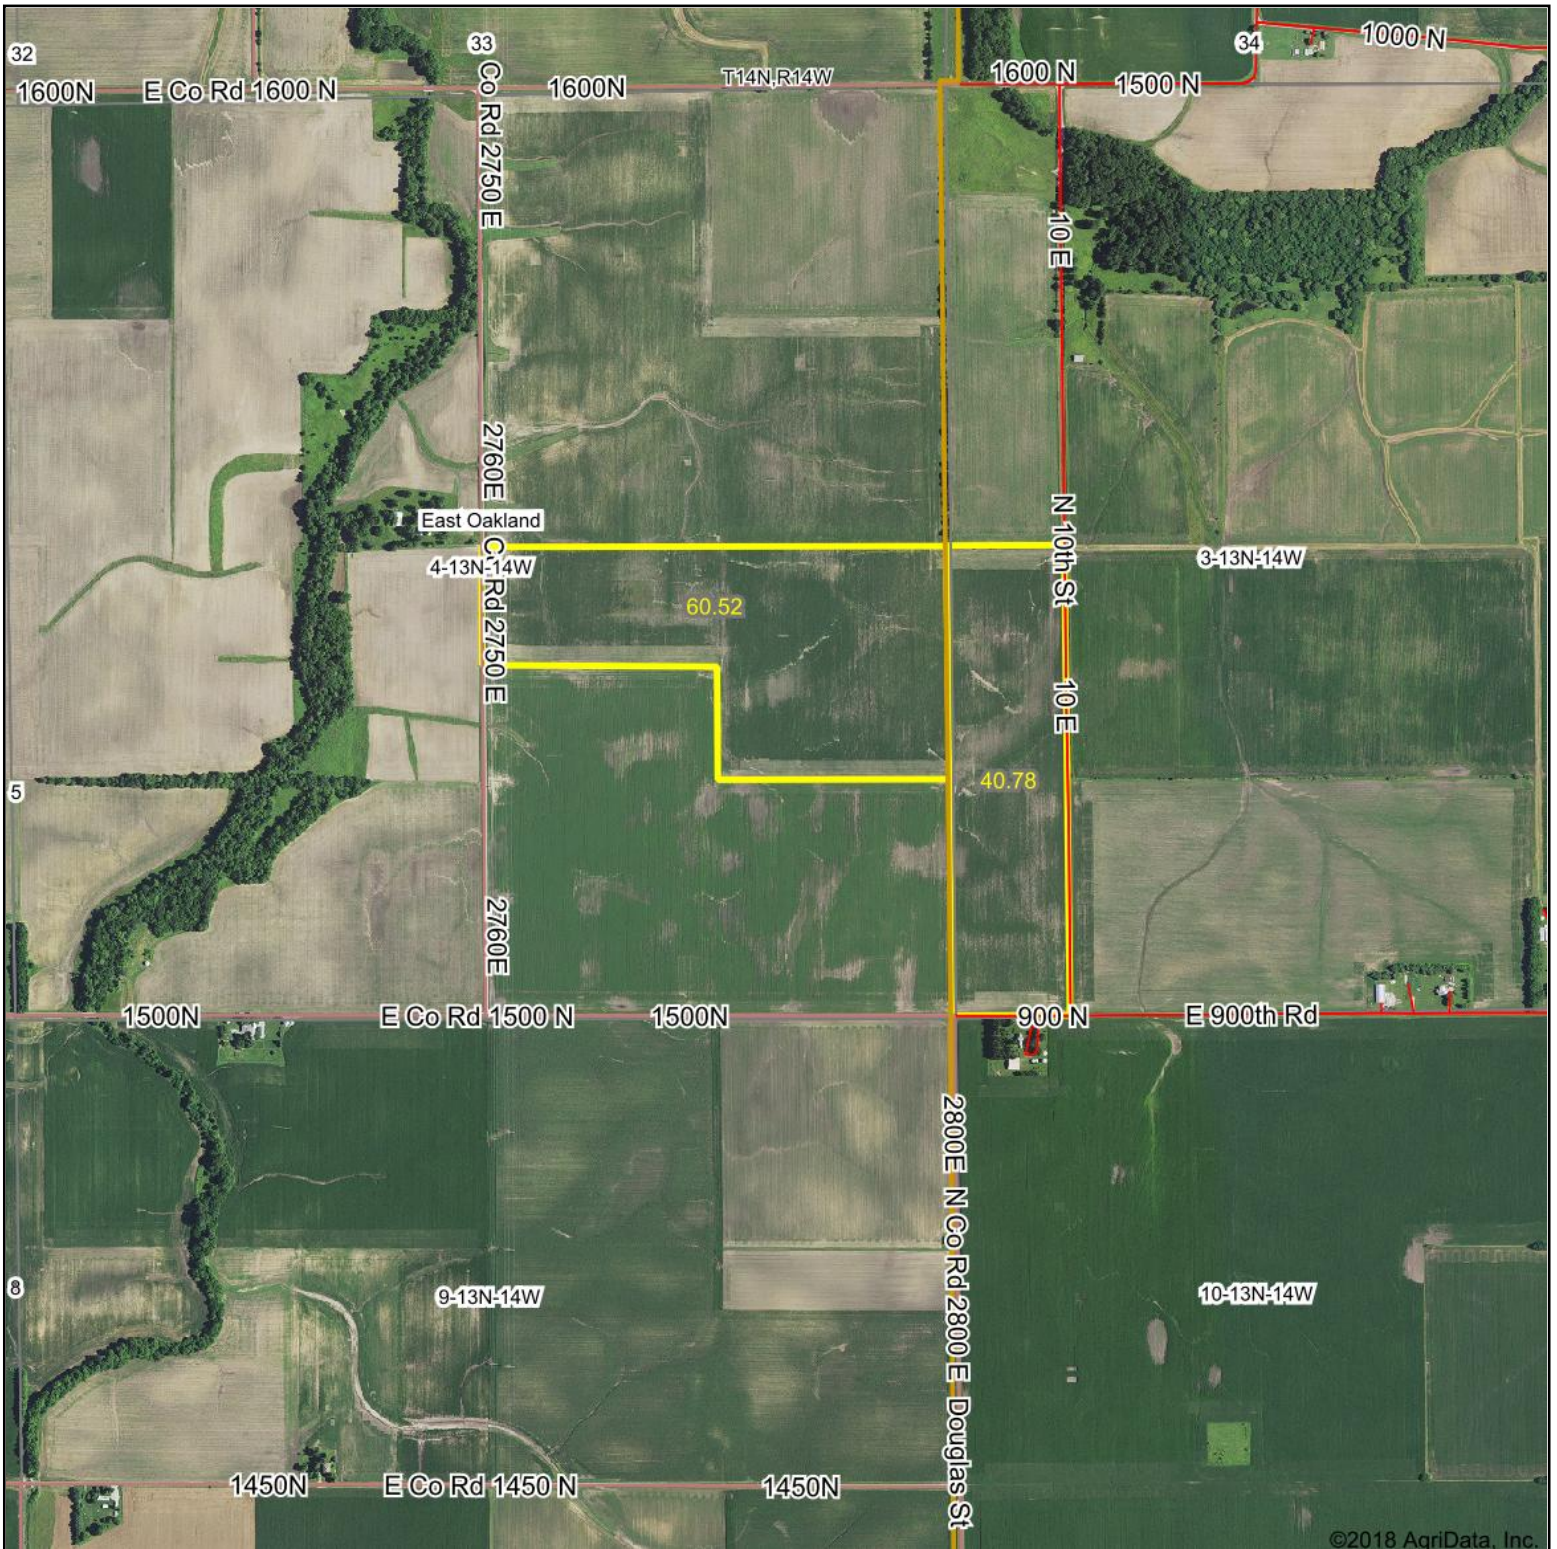

Whisnand I Aerial Map

©2018 AgriData, Inc.

map center: 39° 36' 6.7, -87° 58' 5.53

4-13N-14W
Coles County
Illinois

8/20/2018