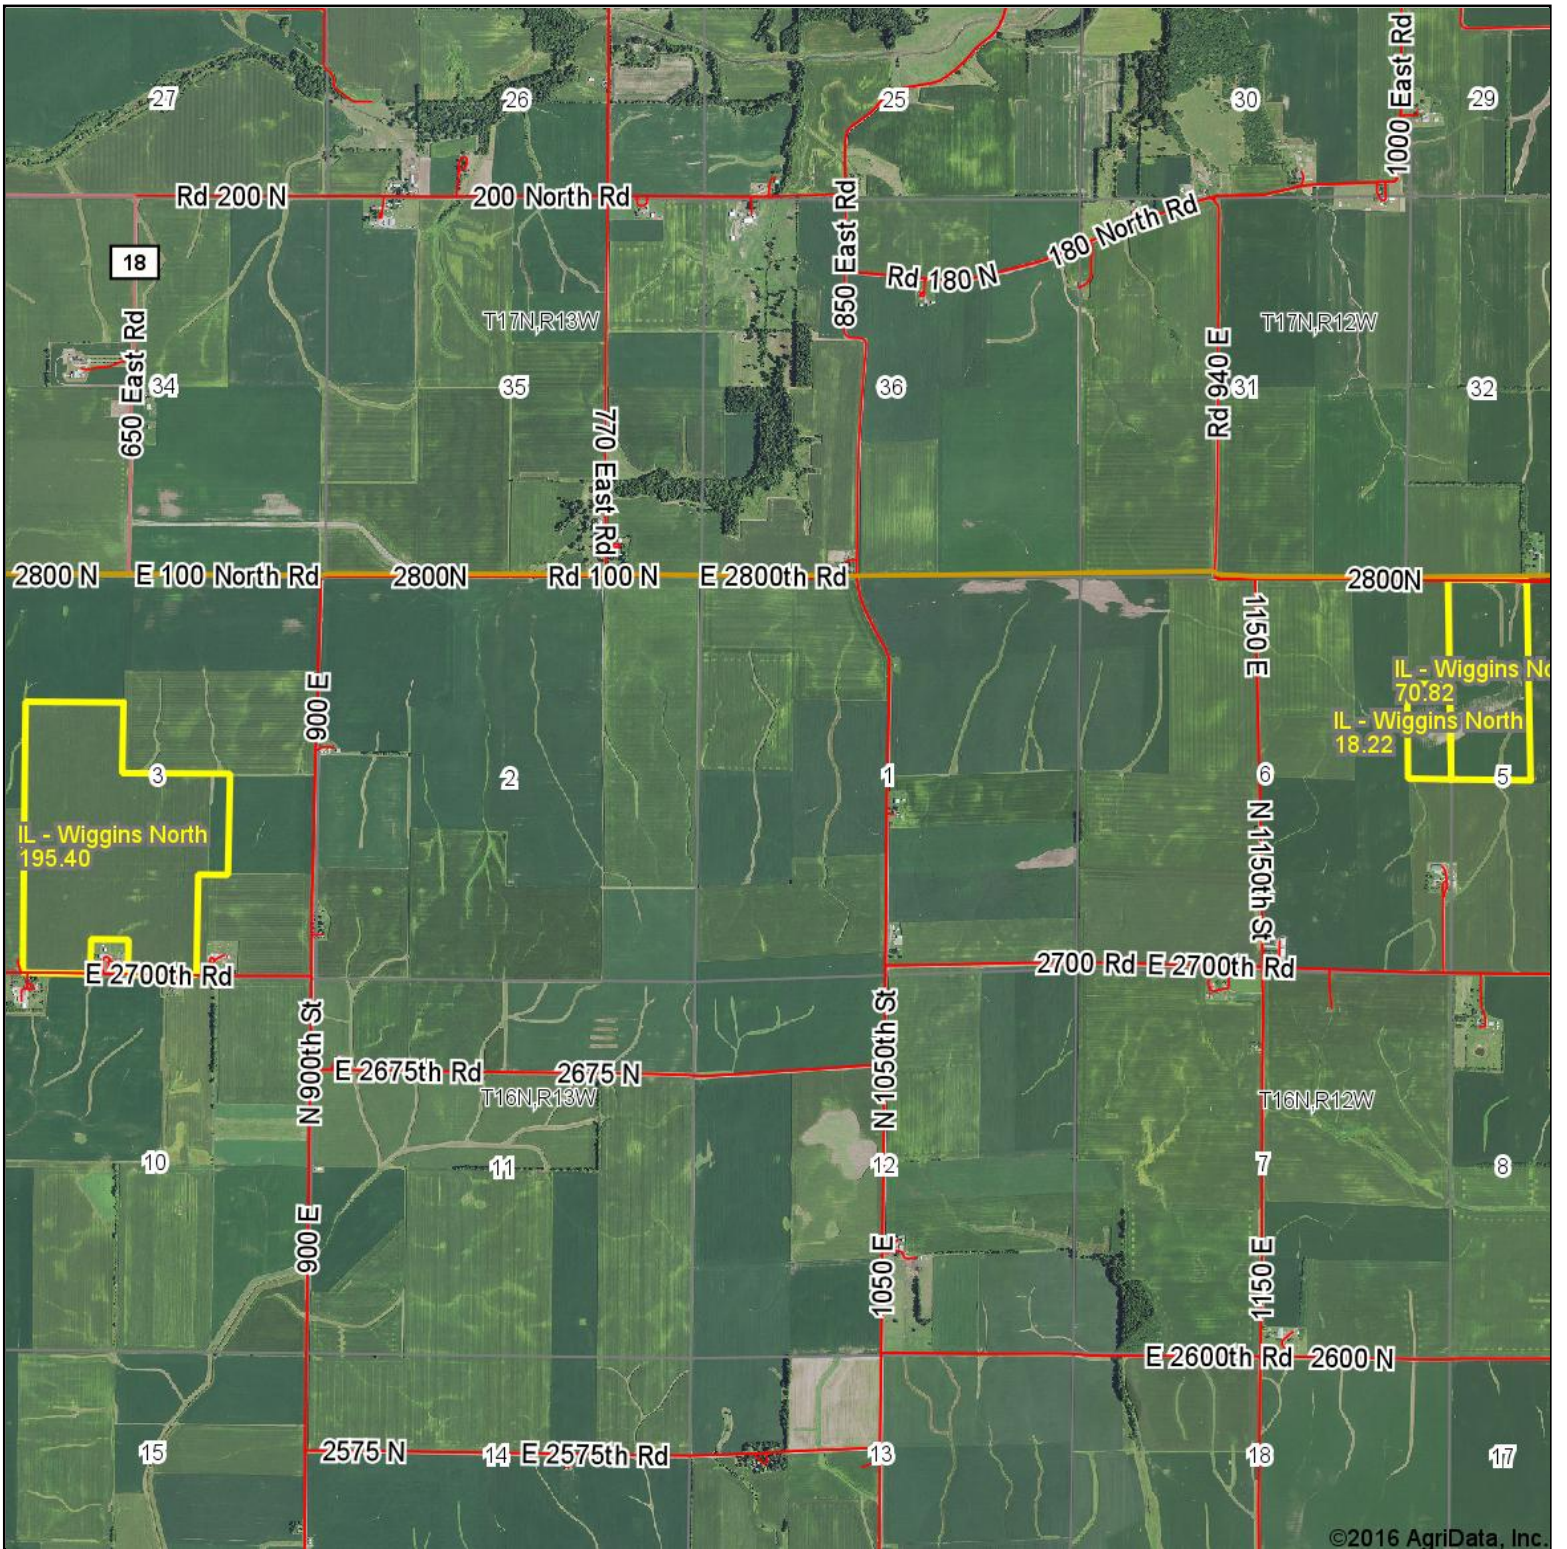

Wiggins North Aerial Map

©2016 AgriData, Inc.

map center: 39° 52' 23.07, -87° 46' 51.25

Maps Provided By:
surety
 CUSTOMIZED ONLINE MAPPING
 © AgriData, Inc. 2016 www.AgriDataInc.com

1-16N-13W
Edgar County
Illinois